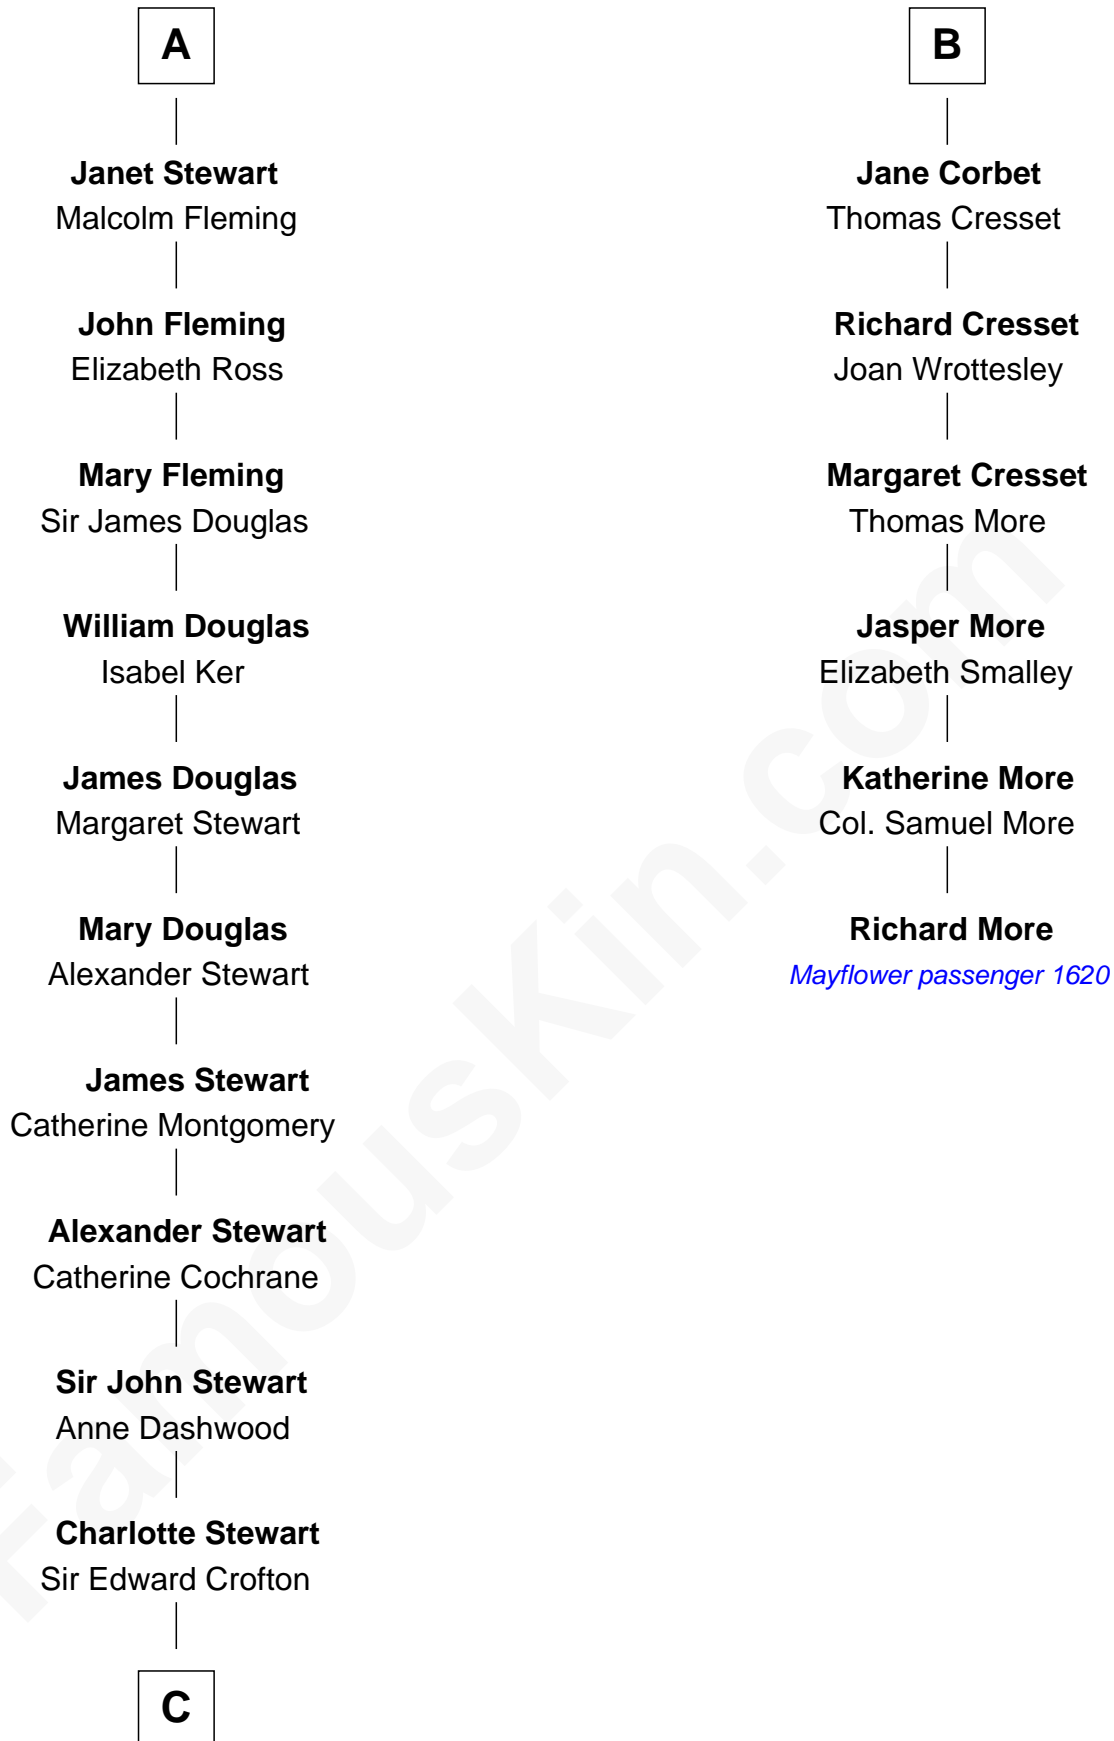

FamousKin.com Relationship Chart of

Guy Ritchie

British Filmmaker

12th cousin 9 times removed of

Richard More

(c1614 - c1696) Mayflower passenger 1620

MAYFLOWER

Sir Patrick de Chaworth

Isabella de Beauchamp

C

Frederica Crofton

Hubert McLaughlin

Vivian Guy Ouseley McLaughlin

Edith Jane Martineau

Doris Margaretta McLaughlin

Stuart John Ritchie

John Vivian Ritchie

Amber Mary Parkinson

Guy Ritchie

British Filmmaker