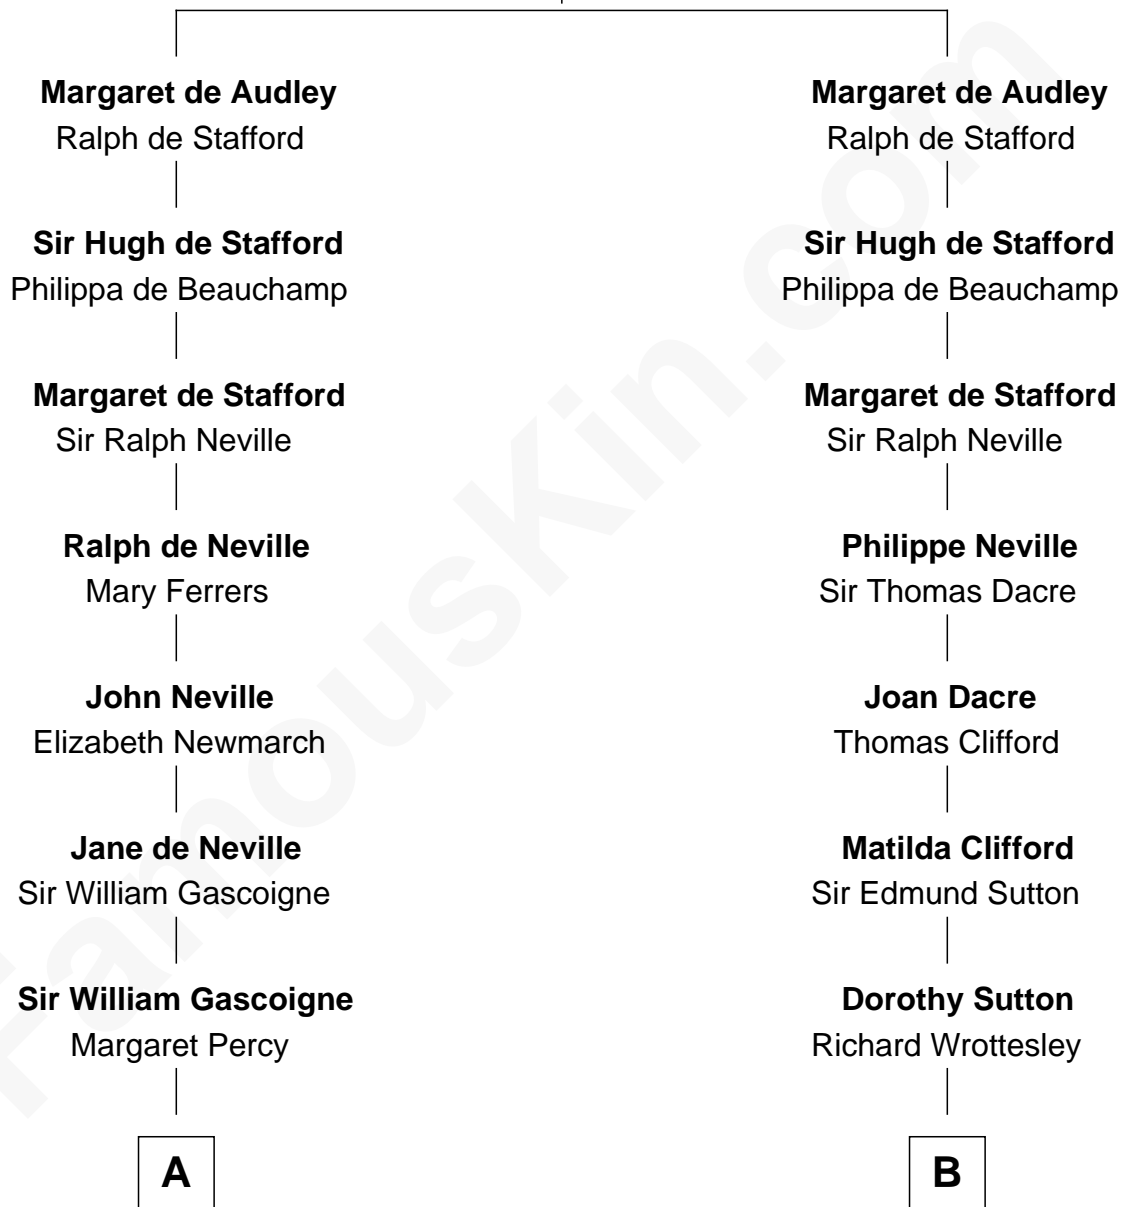

FamousKin.com Relationship Chart of

Guy Ritchie

British Filmmaker

MAYFLOWER

11th cousin 10 times removed of

Richard More

(c1614 - c1696) Mayflower passenger 1620

Hugh de Audley
Margaret de Clare

C

William Martineau
Margaretta Sarah Mason

Edith Jane Martineau
Vivian Guy Ouseley McLaughlin

Doris Margaretta McLaughlin
Stuart John Ritchie

John Vivian Ritchie
Amber Mary Parkinson

Guy Ritchie
British Filmmaker