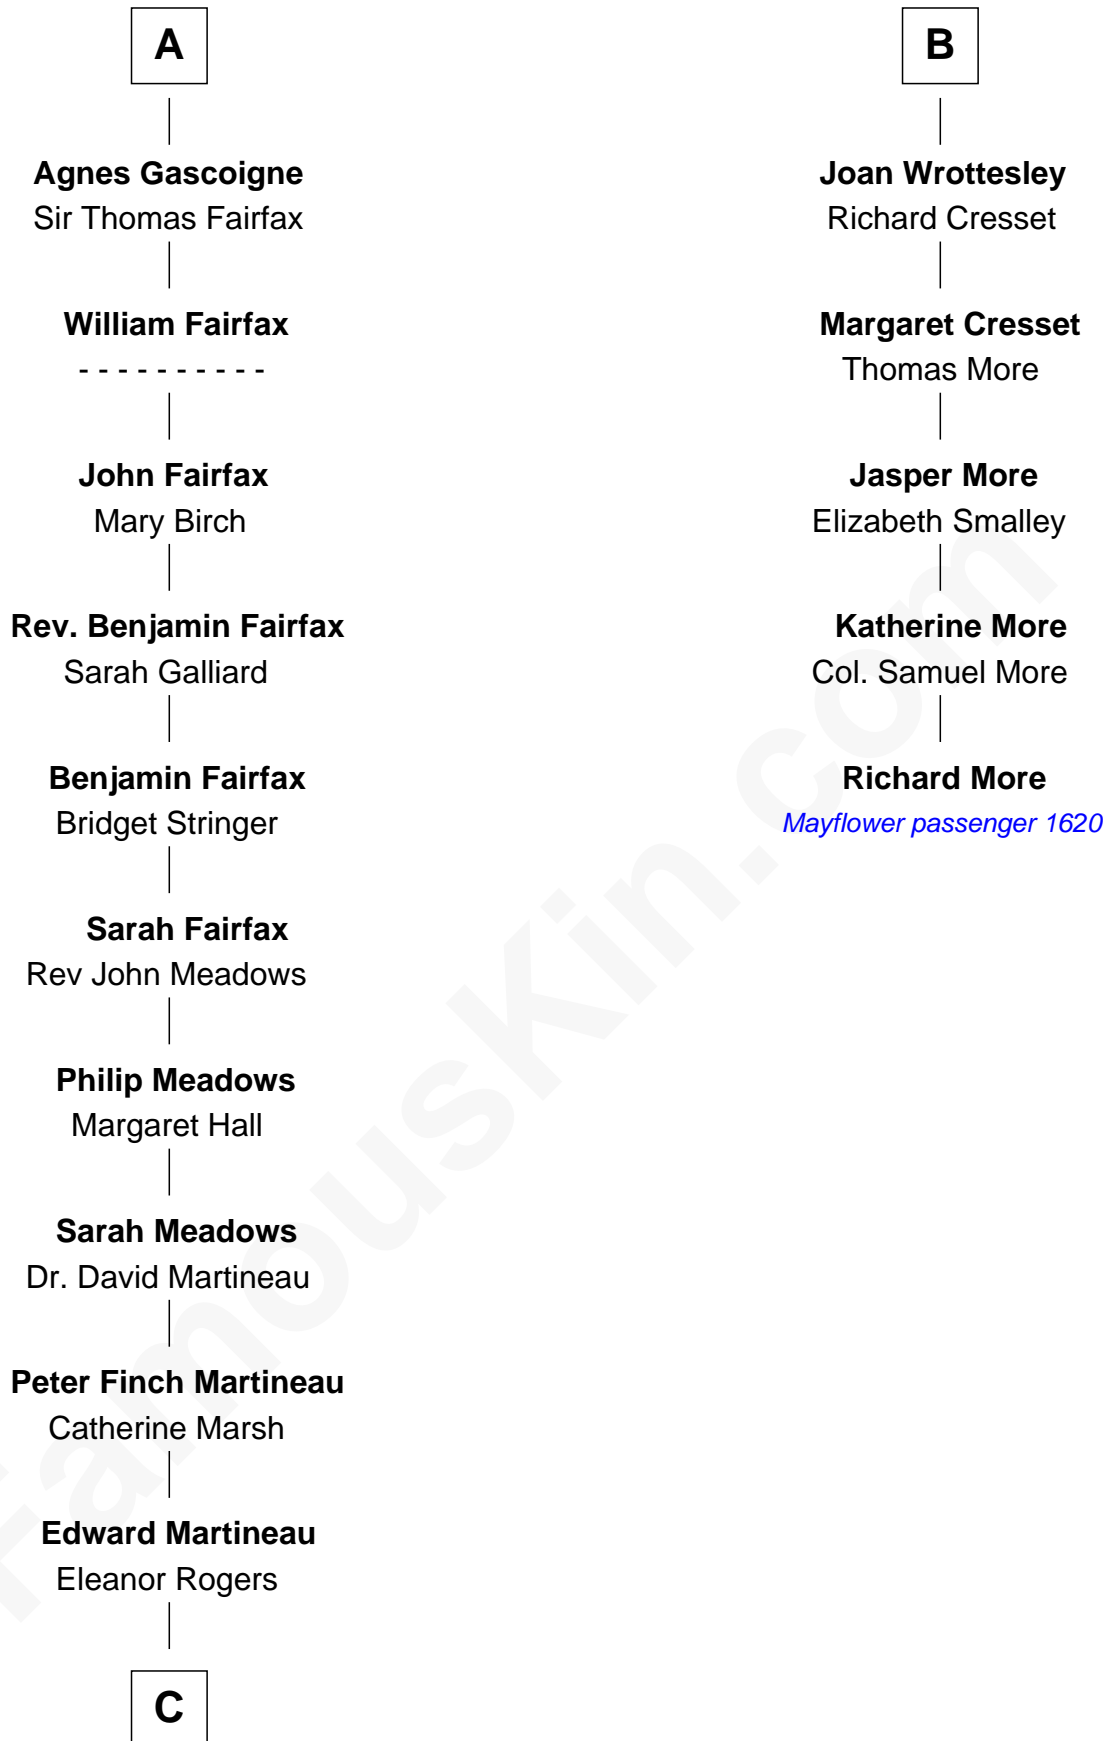

FamousKin.com Relationship Chart of

Guy Ritchie

British Filmmaker

MAYFLOWER

11th cousin 10 times removed of

Richard More

(c1614 - c1696) Mayflower passenger 1620

Hugh de Audley
Margaret de Clare

C

William Martineau
Margaretta Sarah Mason

Edith Jane Martineau
Vivian Guy Ouseley McLaughlin

Doris Margaretta McLaughlin
Stuart John Ritchie

John Vivian Ritchie
Amber Mary Parkinson

Guy Ritchie
British Filmmaker