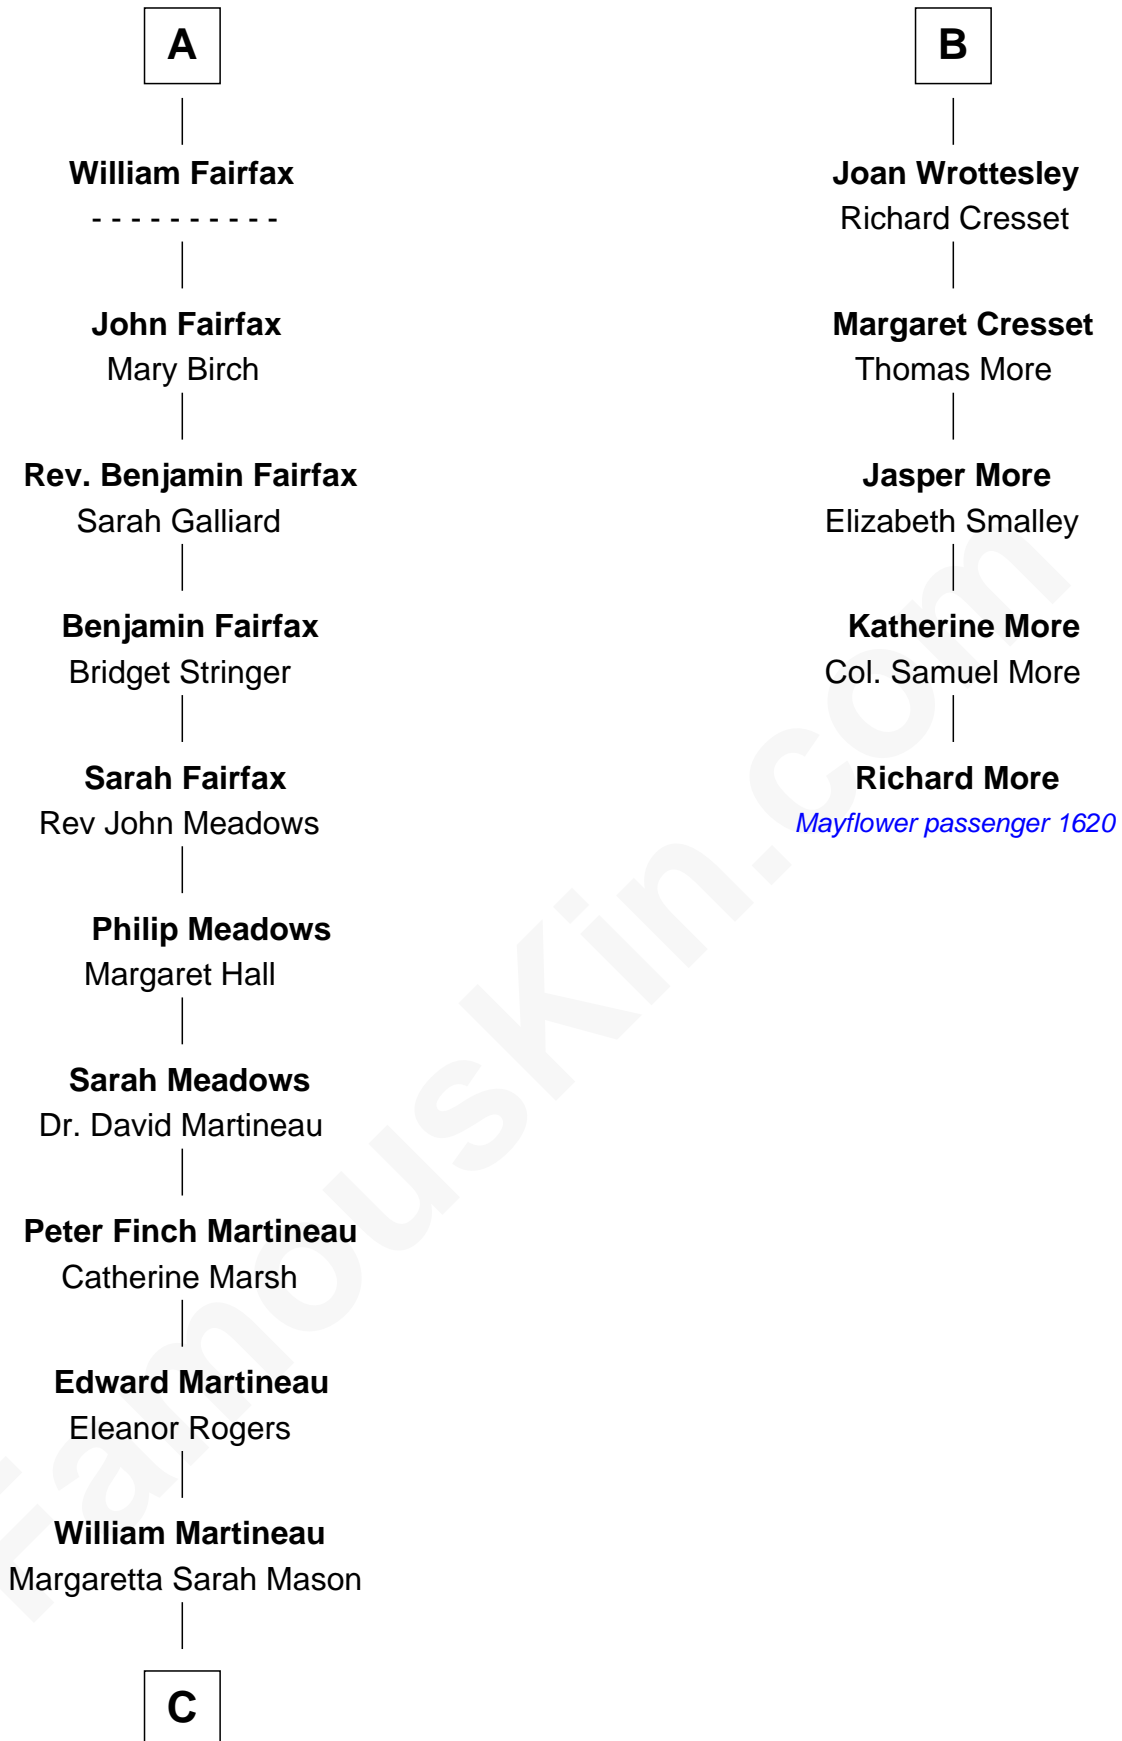

FamousKin.com Relationship Chart of

Guy Ritchie

British Filmmaker

11th cousin 9 times removed of

Richard More

(c1614 - c1696) Mayflower passenger 1620

MAYFLOWER

Sir Hugh I de Audley

Iseult de Mortimer

C

—
Edith Jane Martineau
Vivian Guy Ouseley McLaughlin

—
Doris Margaretta McLaughlin
Stuart John Ritchie

—
John Vivian Ritchie
Amber Mary Parkinson

—
Guy Ritchie
British Filmmaker

FamousKin.com