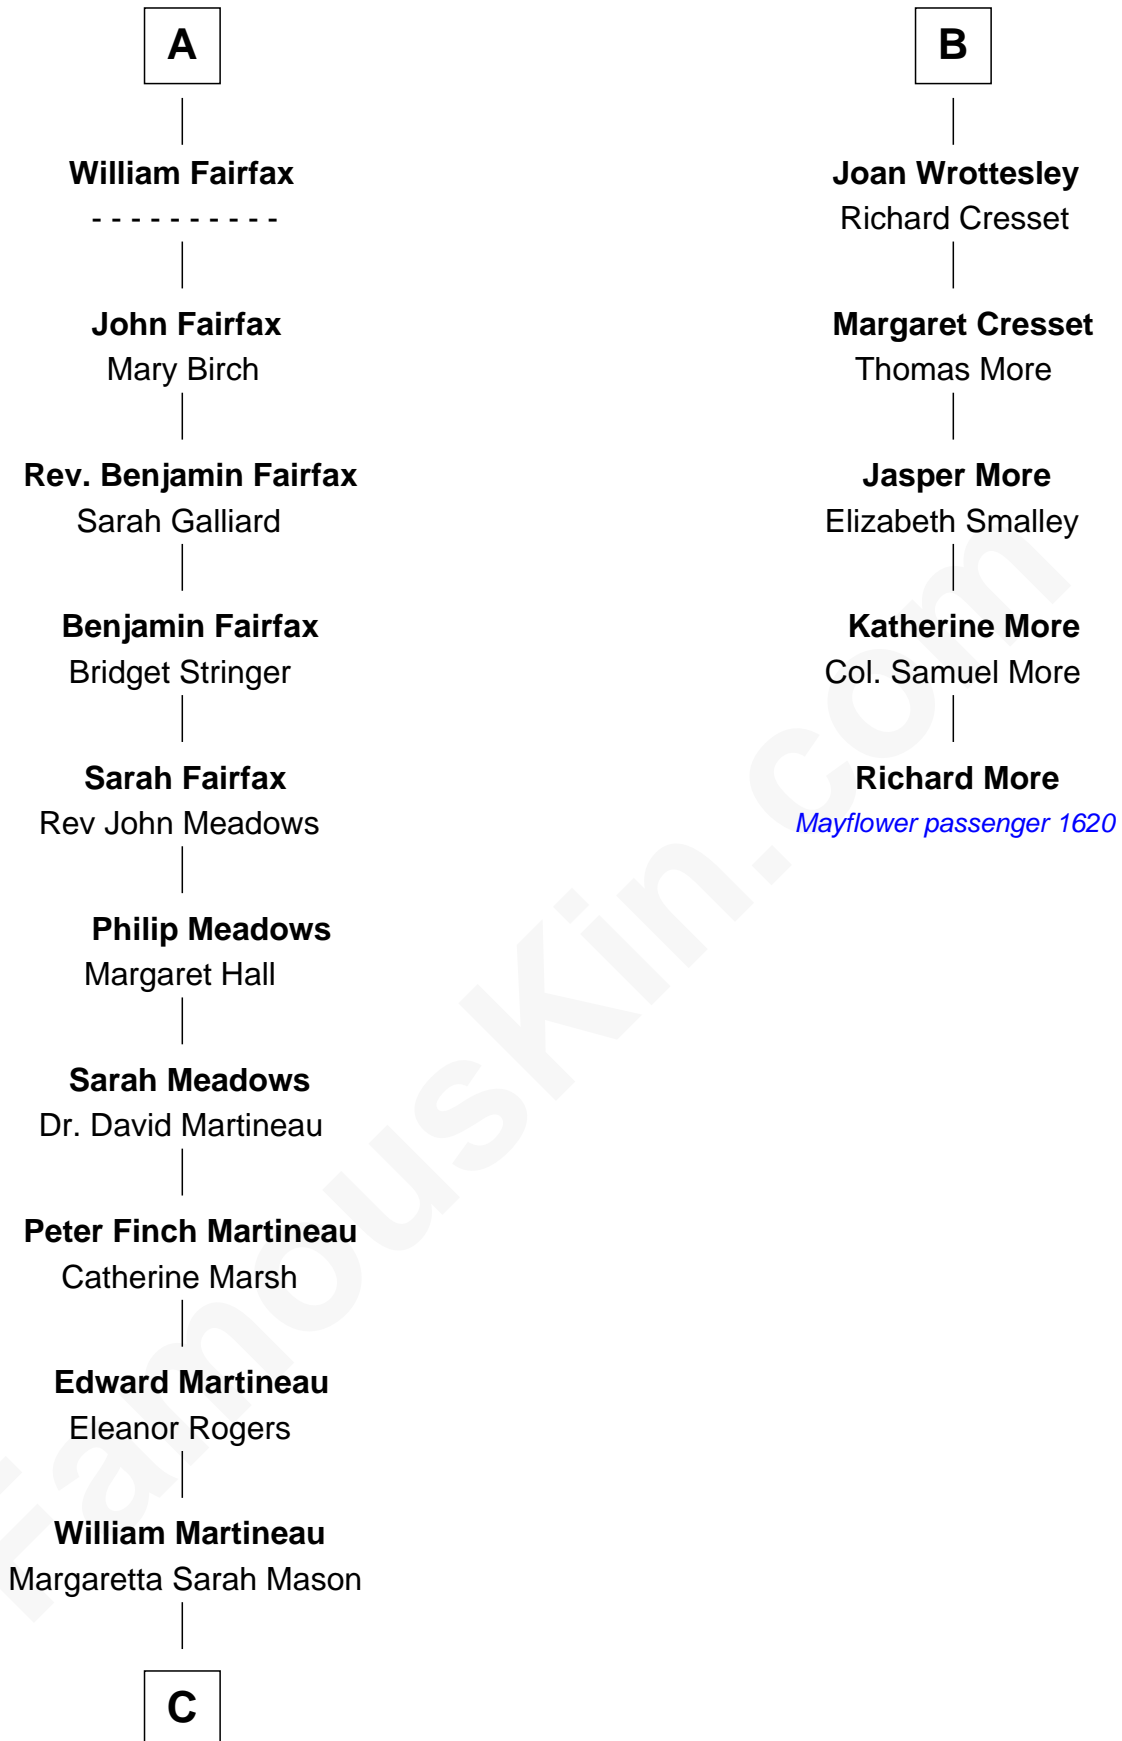

FamousKin.com Relationship Chart of

Guy Ritchie

British Filmmaker

11th cousin 9 times removed of

Richard More

(c1614 - c1696) Mayflower passenger 1620

MAYFLOWER

C

—
Edith Jane Martineau
Vivian Guy Ouseley McLaughlin

—
Doris Margaretta McLaughlin
Stuart John Ritchie

—
John Vivian Ritchie
Amber Mary Parkinson

—
Guy Ritchie
British Filmmaker

FamousKin.com