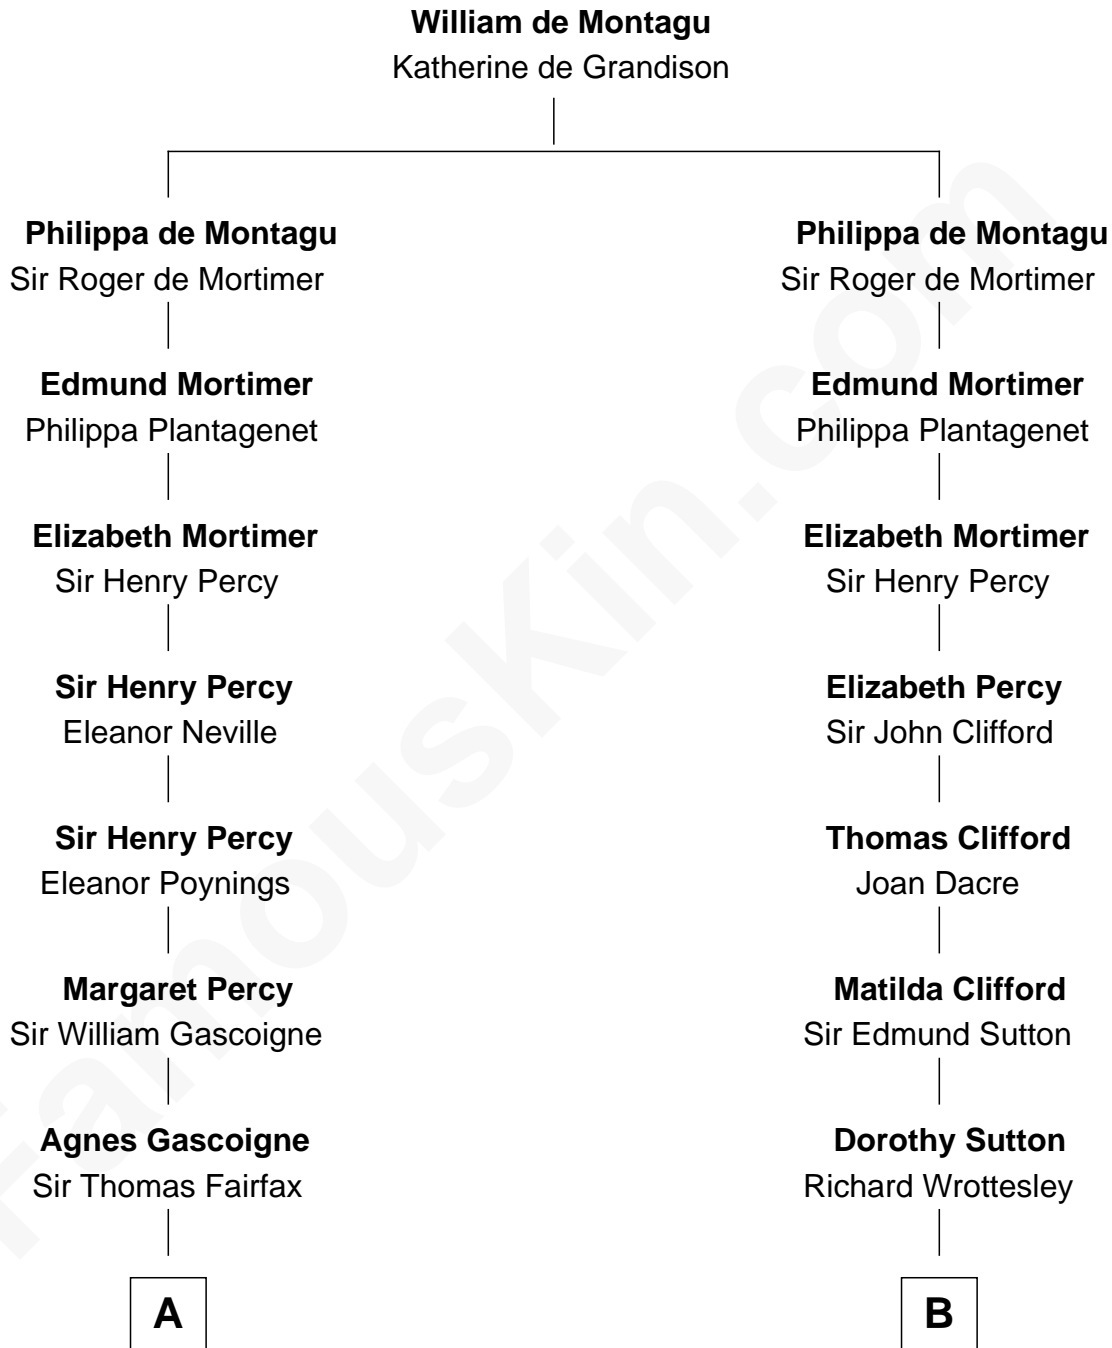

FamousKin.com Relationship Chart of

Guy Ritchie

British Filmmaker

11th cousin 9 times removed of

Richard More

(c1614 - c1696) Mayflower passenger 1620

MAYFLOWER

C

—
Edith Jane Martineau
Vivian Guy Ouseley McLaughlin

—
Doris Margaretta McLaughlin
Stuart John Ritchie

—
John Vivian Ritchie
Amber Mary Parkinson

—
Guy Ritchie
British Filmmaker

FamousKin.com