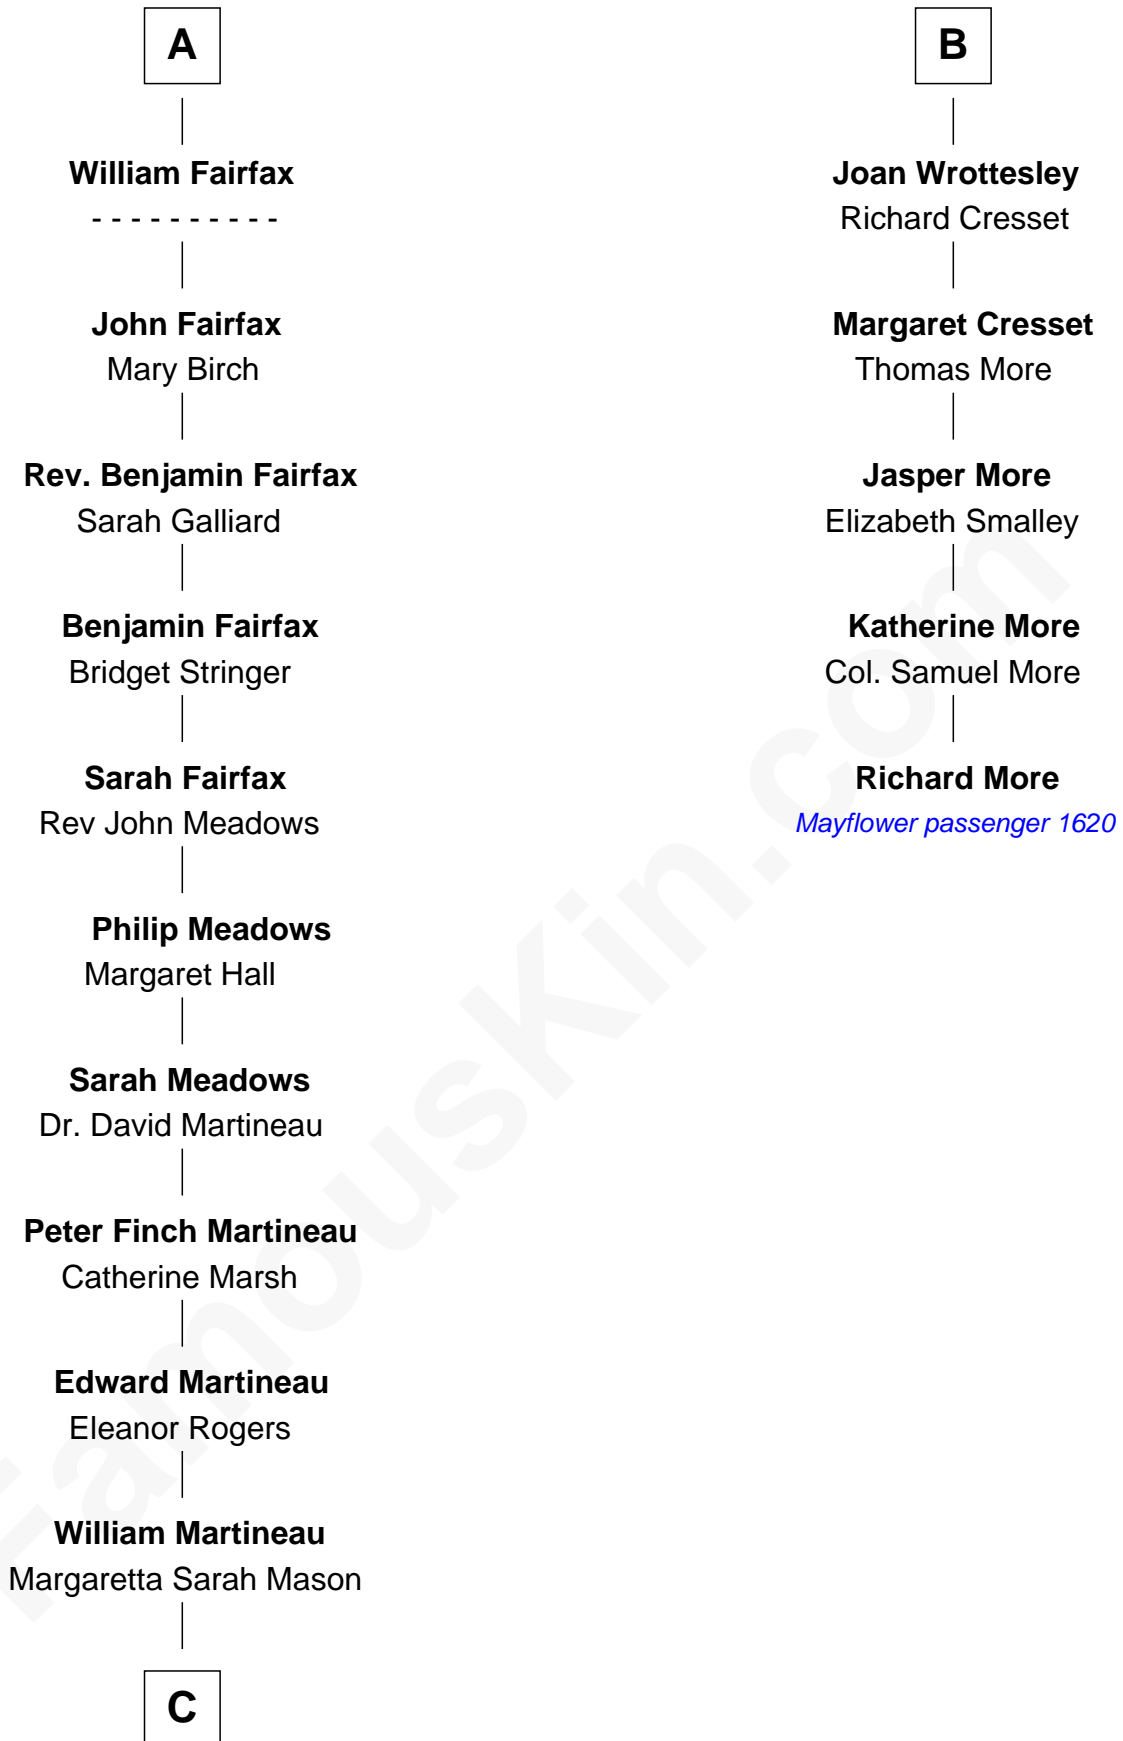

FamousKin.com Relationship Chart of

Guy Ritchie

British Filmmaker

11th cousin 9 times removed of

Richard More

(c1614 - c1696) Mayflower passenger 1620

MAYFLOWER

C

—
Edith Jane Martineau
Vivian Guy Ouseley McLaughlin

—
Doris Margaretta McLaughlin
Stuart John Ritchie

—
John Vivian Ritchie
Amber Mary Parkinson

—
Guy Ritchie
British Filmmaker

FamousKin.com