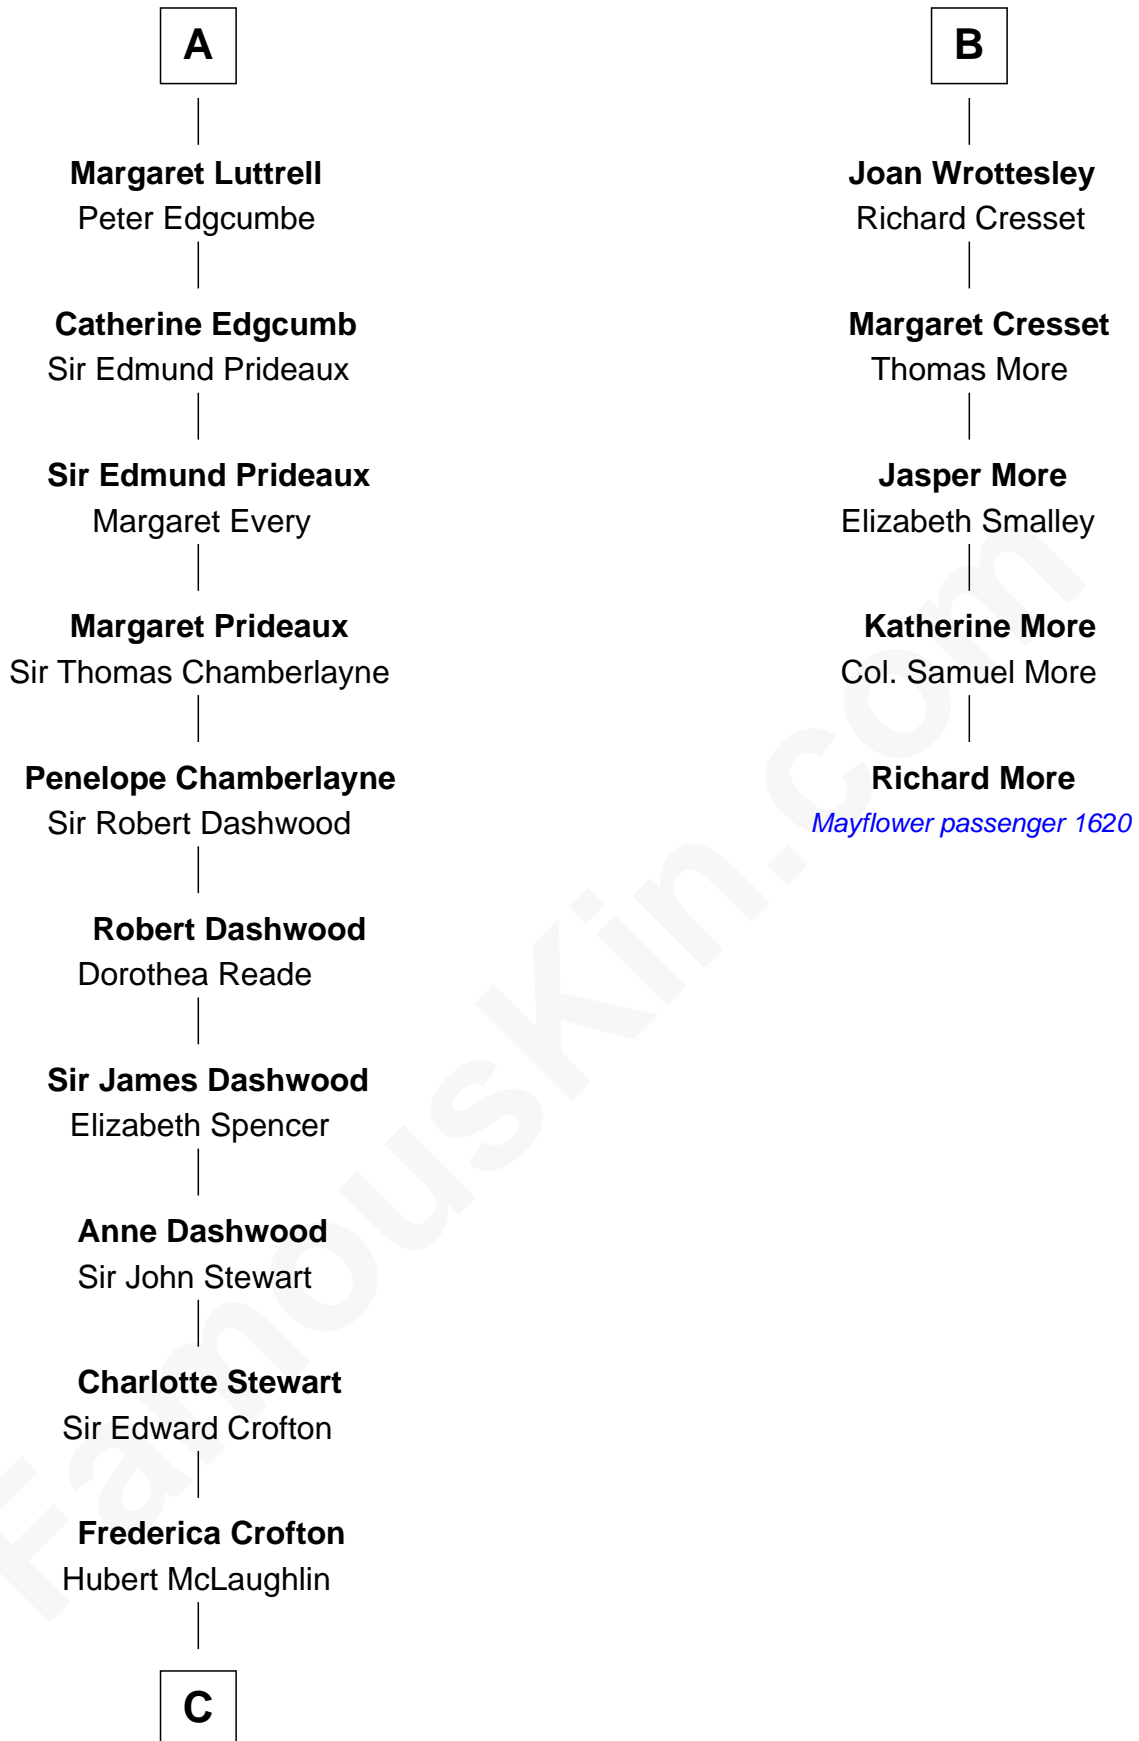

FamousKin.com Relationship Chart of

Guy Ritchie

British Filmmaker

11th cousin 9 times removed of

Richard More

(c1614 - c1696) Mayflower passenger 1620

MAYFLOWER

C

—
Vivian Guy Ouseley McLaughlin

Edith Jane Martineau

—
Doris Margaretta McLaughlin

Stuart John Ritchie

—
John Vivian Ritchie

Amber Mary Parkinson

—
Guy Ritchie

British Filmmaker