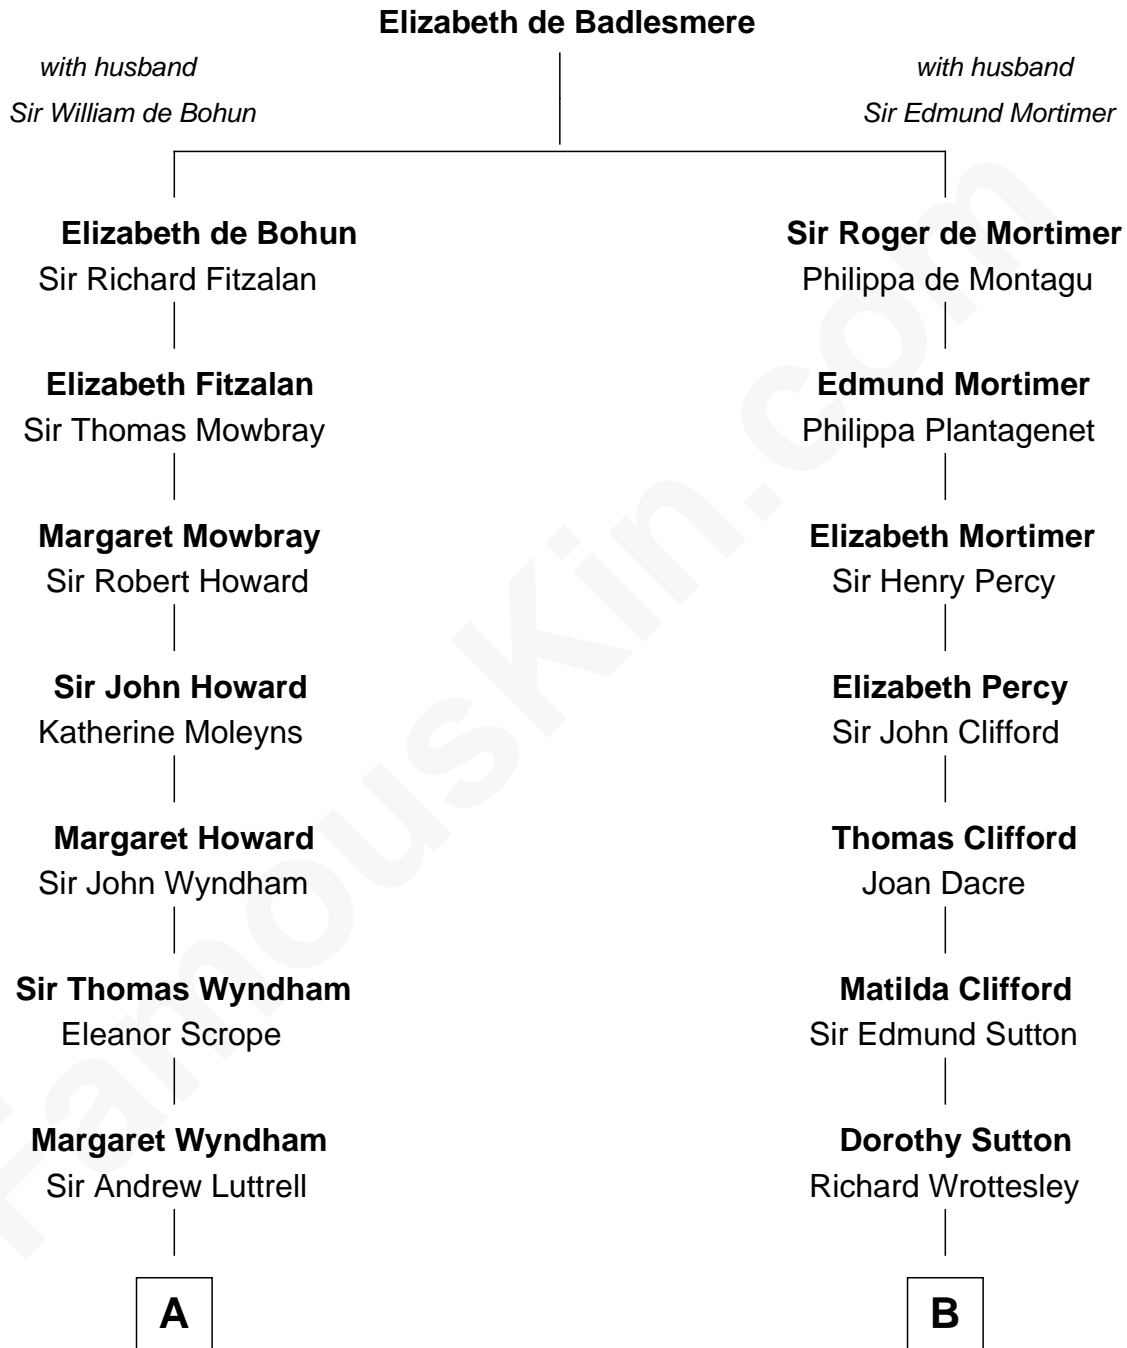

FamousKin.com Relationship Chart of

Guy Ritchie

British Filmmaker

11th cousin 9 times removed of

Richard More

(c1614 - c1696) Mayflower passenger 1620

MAYFLOWER

C

—
Vivian Guy Ouseley McLaughlin

Edith Jane Martineau

—
Doris Margaretta McLaughlin

Stuart John Ritchie

—
John Vivian Ritchie

Amber Mary Parkinson

—
Guy Ritchie

British Filmmaker