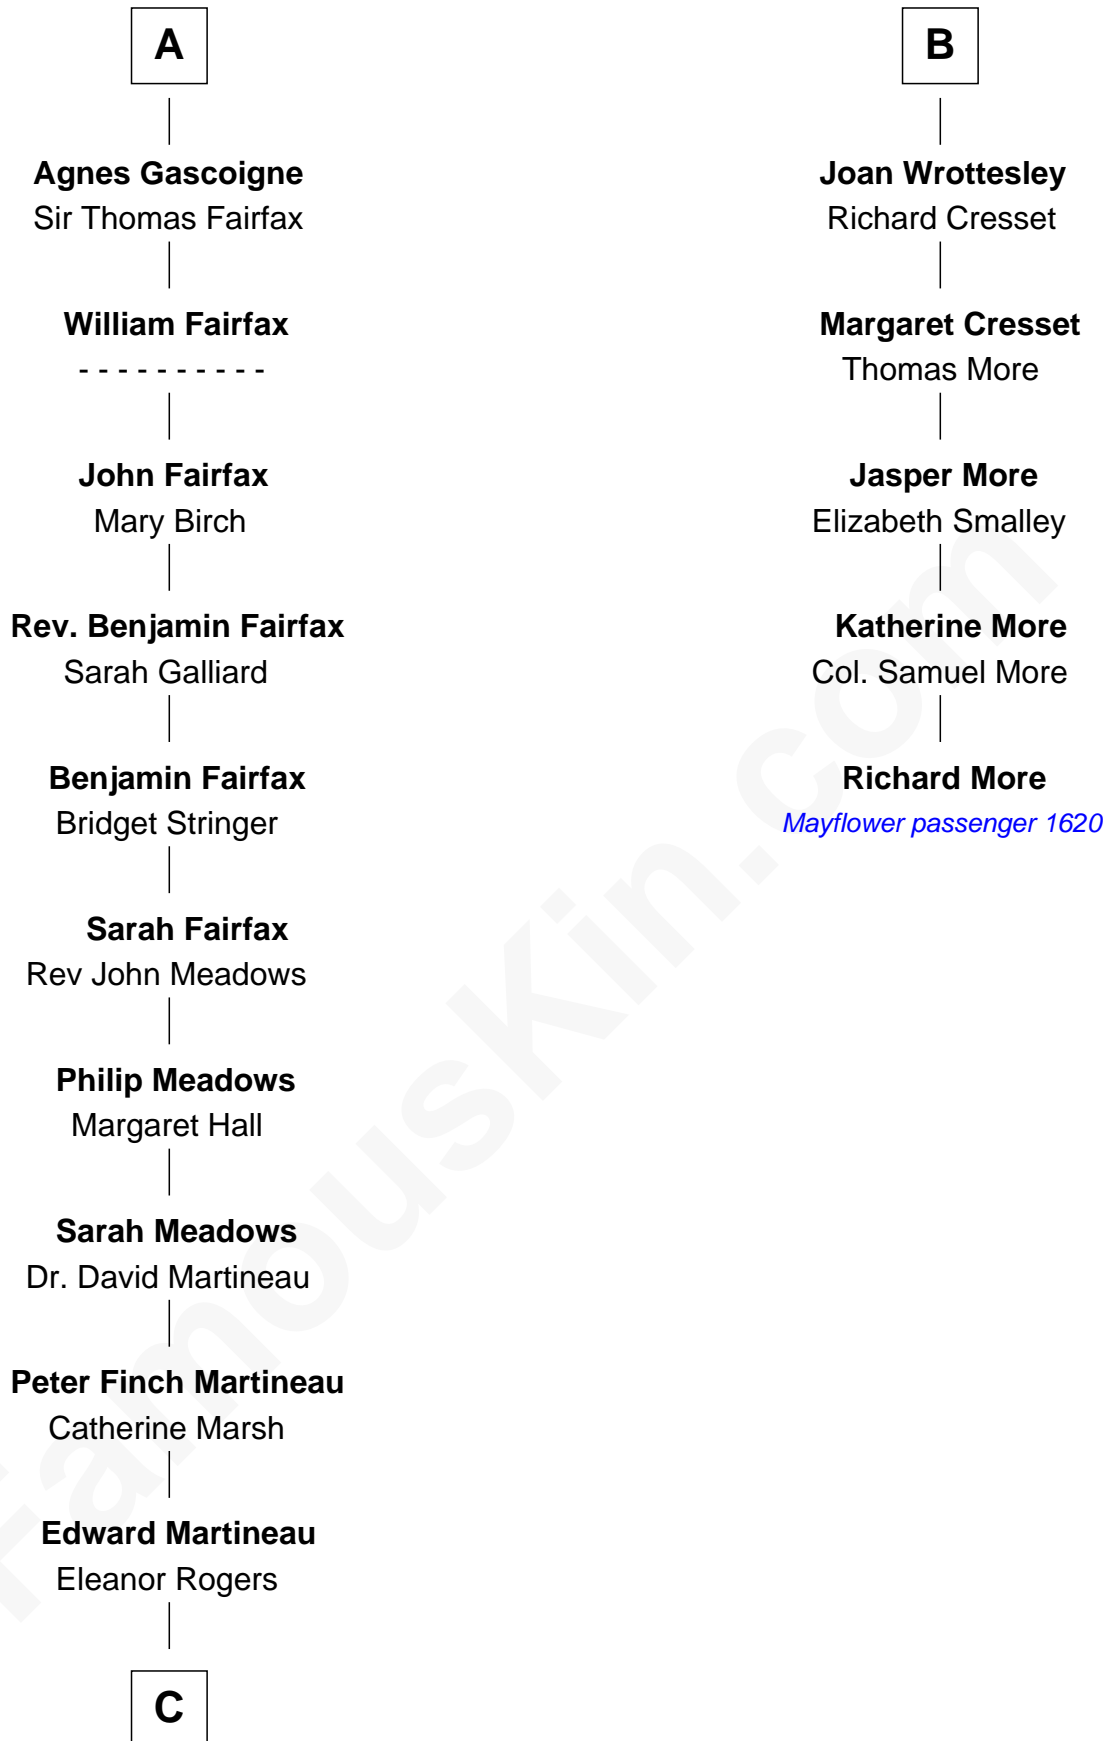

FamousKin.com Relationship Chart of

Guy Ritchie

British Filmmaker

MAYFLOWER

11th cousin 10 times removed of

Richard More

(c1614 - c1696) Mayflower passenger 1620

C

William Martineau
Margaretta Sarah Mason

Edith Jane Martineau
Vivian Guy Ouseley McLaughlin

Doris Margaretta McLaughlin
Stuart John Ritchie

John Vivian Ritchie
Amber Mary Parkinson

Guy Ritchie
British Filmmaker