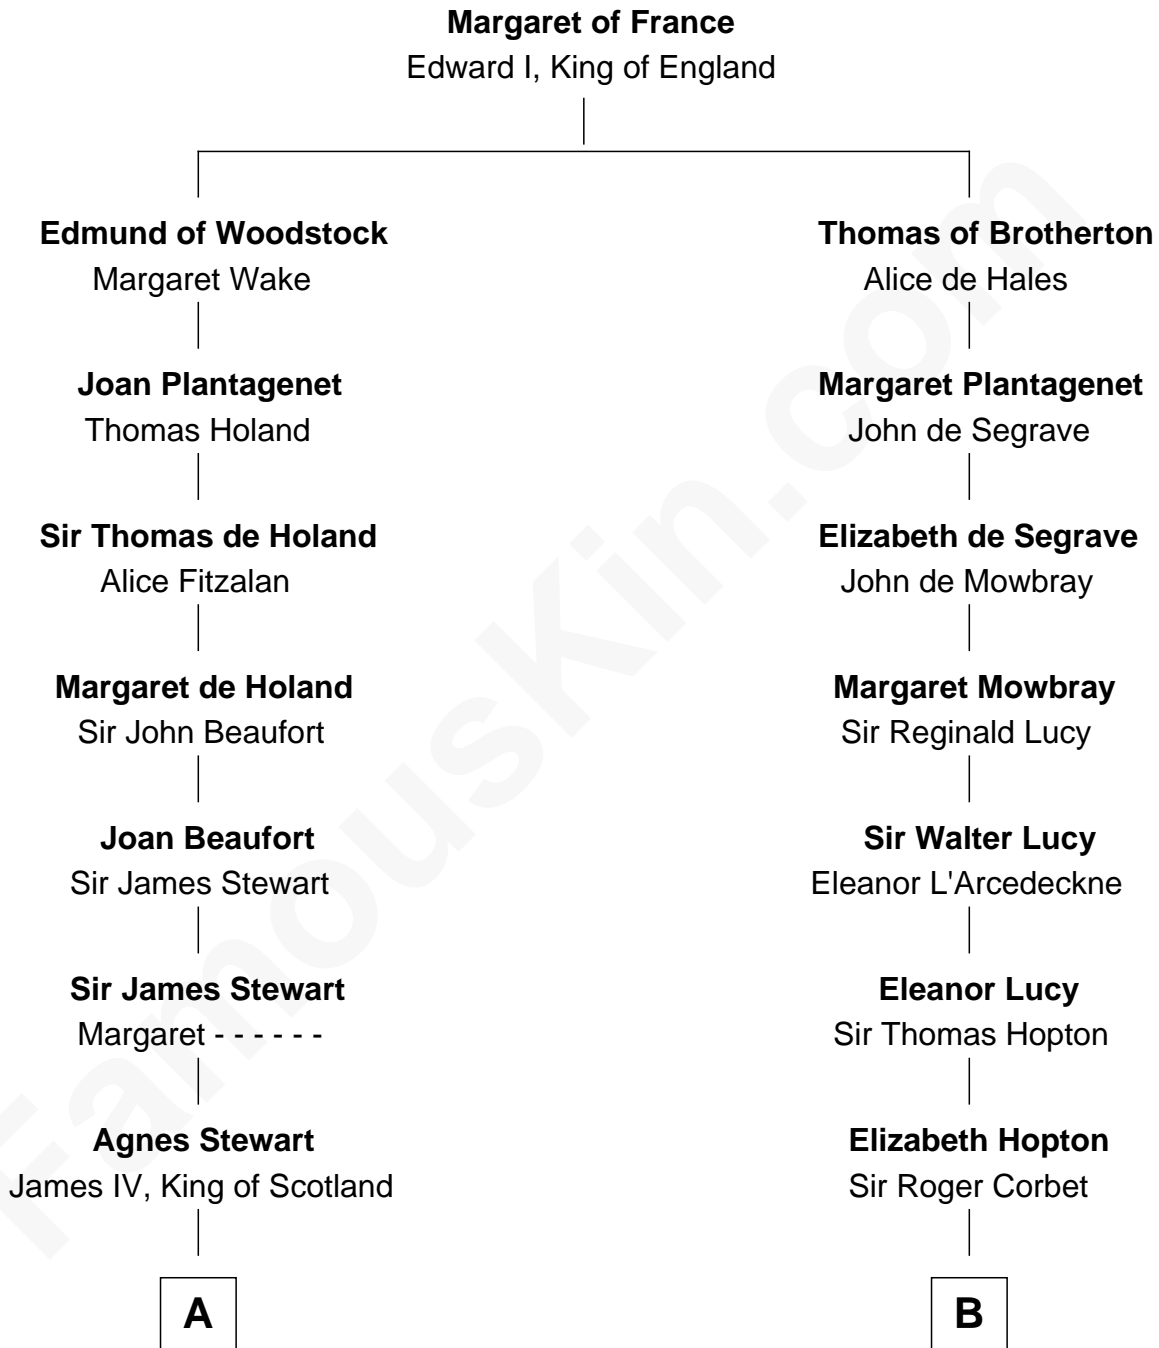

# FamousKin.com Relationship Chart of

**Guy Ritchie**

*British Filmmaker*

12th cousin 9 times removed of

**Richard More**

*(c1614 - c1696) Mayflower passenger 1620*

**MAYFLOWER**

**C**

Frederica Crofton

Hubert McLaughlin

Vivian Guy Ouseley McLaughlin

Edith Jane Martineau

Doris Margaretta McLaughlin

Stuart John Ritchie

John Vivian Ritchie

Amber Mary Parkinson