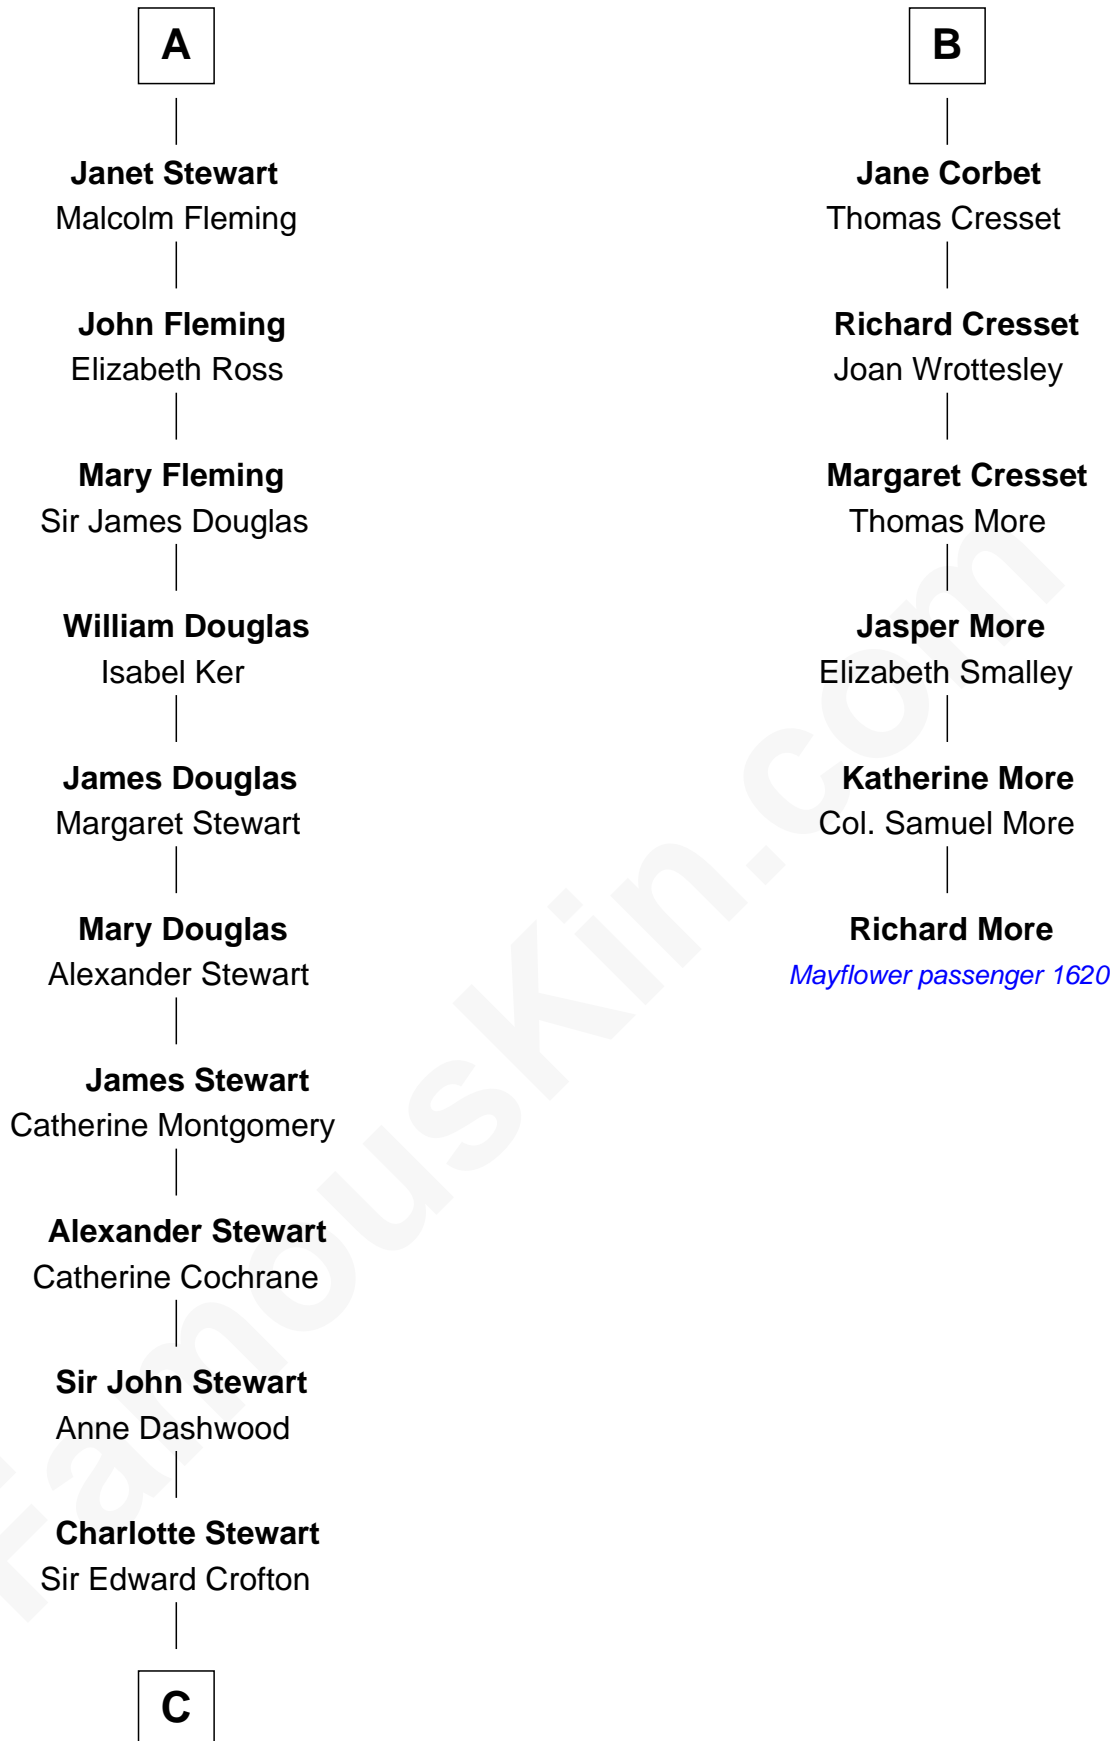

# FamousKin.com Relationship Chart of

**Guy Ritchie**

*British Filmmaker*

12th cousin 9 times removed of

**Richard More**

*(c1614 - c1696) Mayflower passenger 1620*

**MAYFLOWER**

**C**

Frederica Crofton

Hubert McLaughlin

Vivian Guy Ouseley McLaughlin

Edith Jane Martineau

Doris Margaretta McLaughlin

Stuart John Ritchie

John Vivian Ritchie

Amber Mary Parkinson