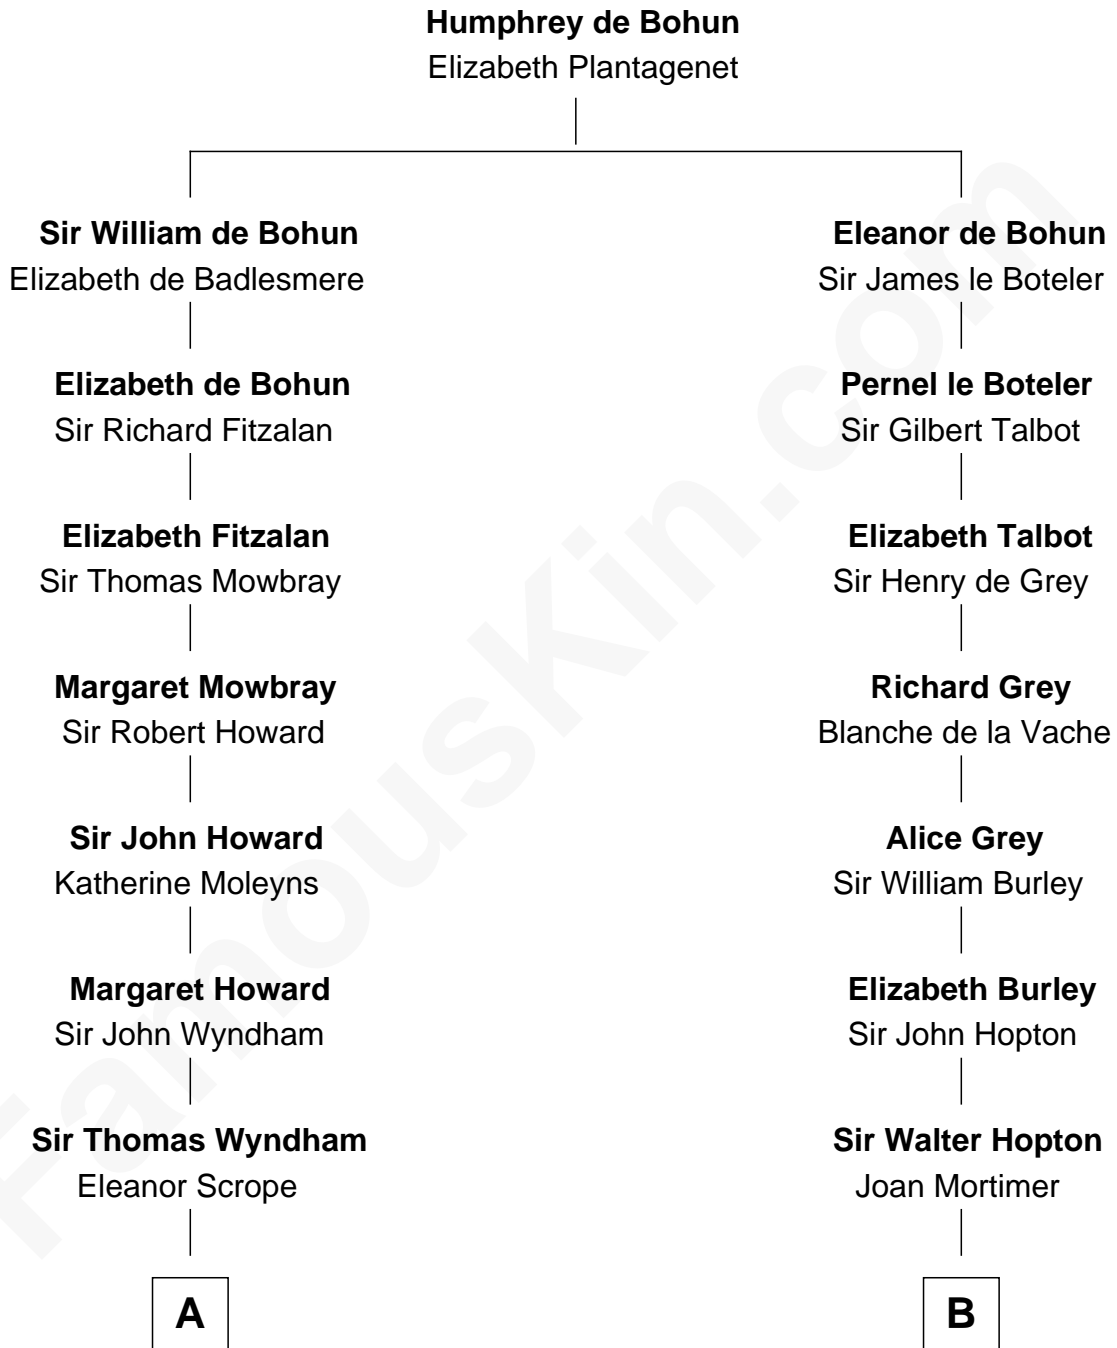

FamousKin.com Relationship Chart of

Guy Ritchie

British Filmmaker

14th cousin 7 times removed of

Richard More

(c1614 - c1696) Mayflower passenger 1620

MAYFLOWER

C

Frederica Crofton

Hubert McLaughlin

Vivian Guy Ouseley McLaughlin

Edith Jane Martineau

Doris Margaretta McLaughlin

Stuart John Ritchie

John Vivian Ritchie

Amber Mary Parkinson