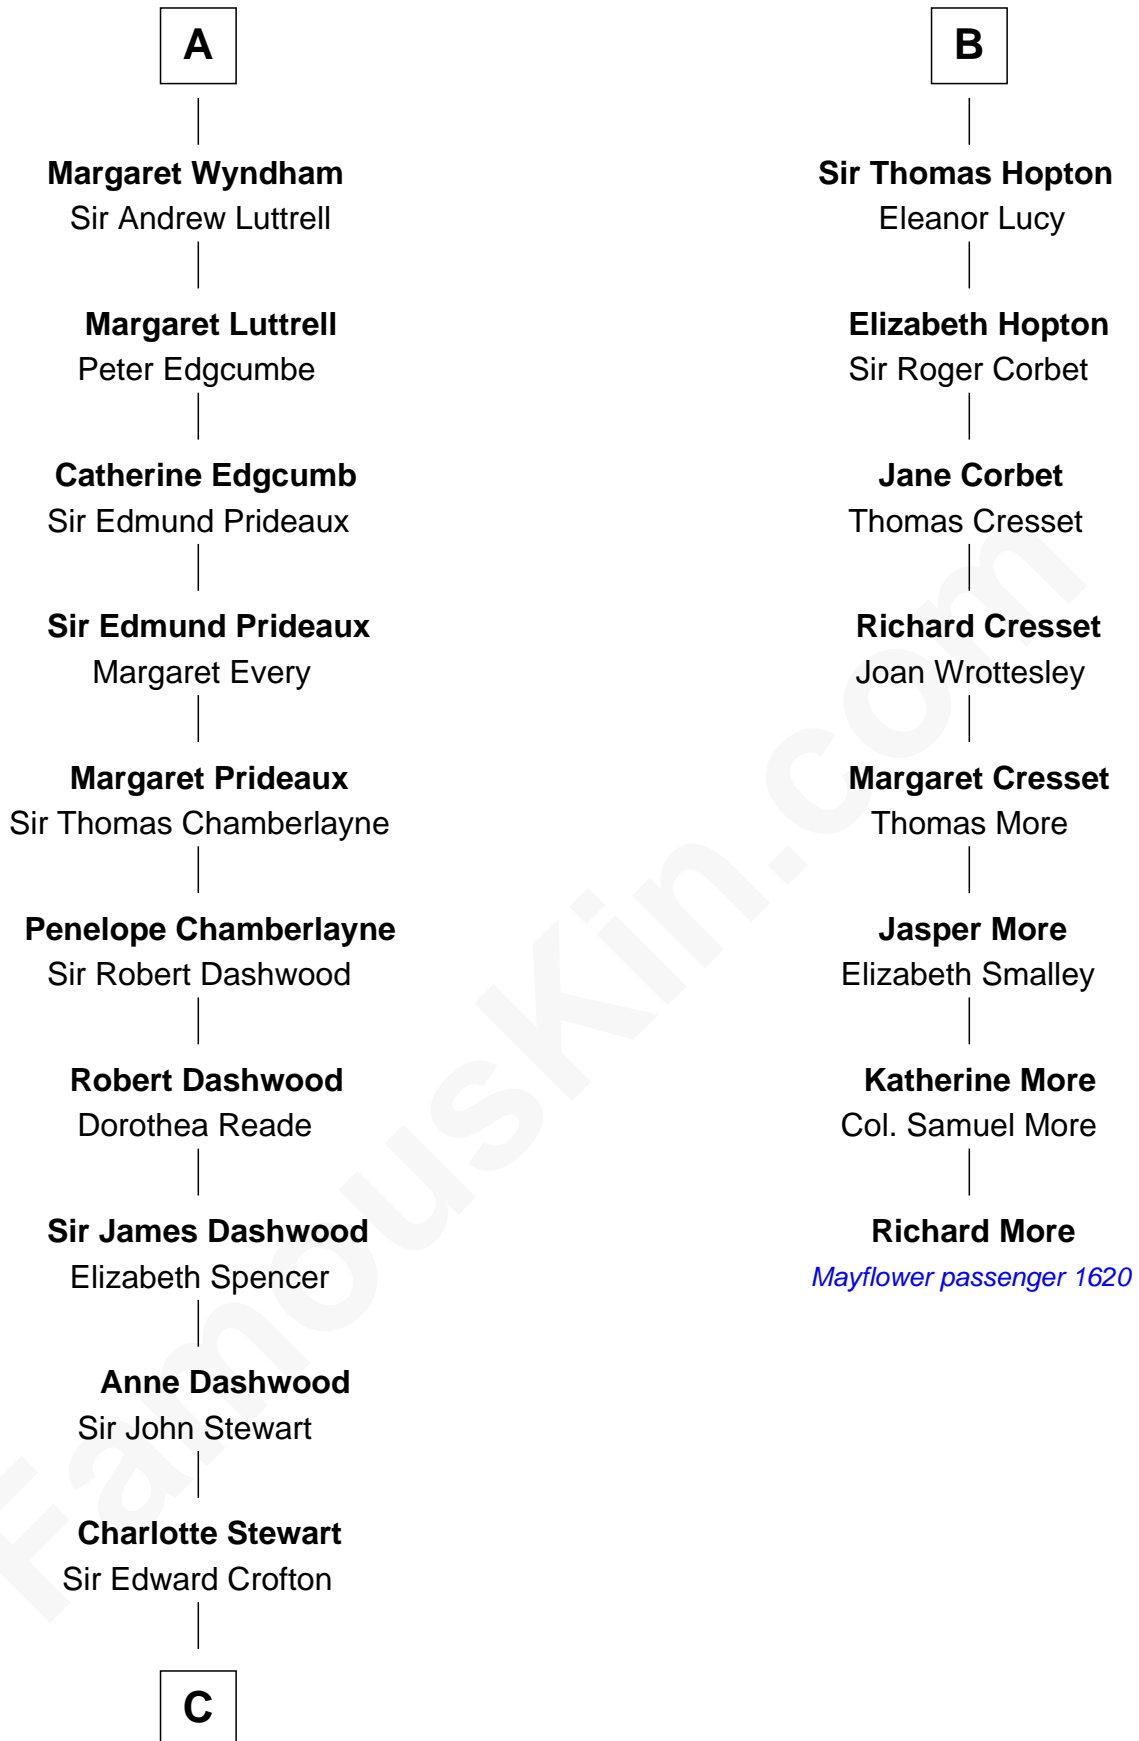

FamousKin.com Relationship Chart of

Guy Ritchie

British Filmmaker

14th cousin 7 times removed of

Richard More

(c1614 - c1696) Mayflower passenger 1620

MAYFLOWER

C