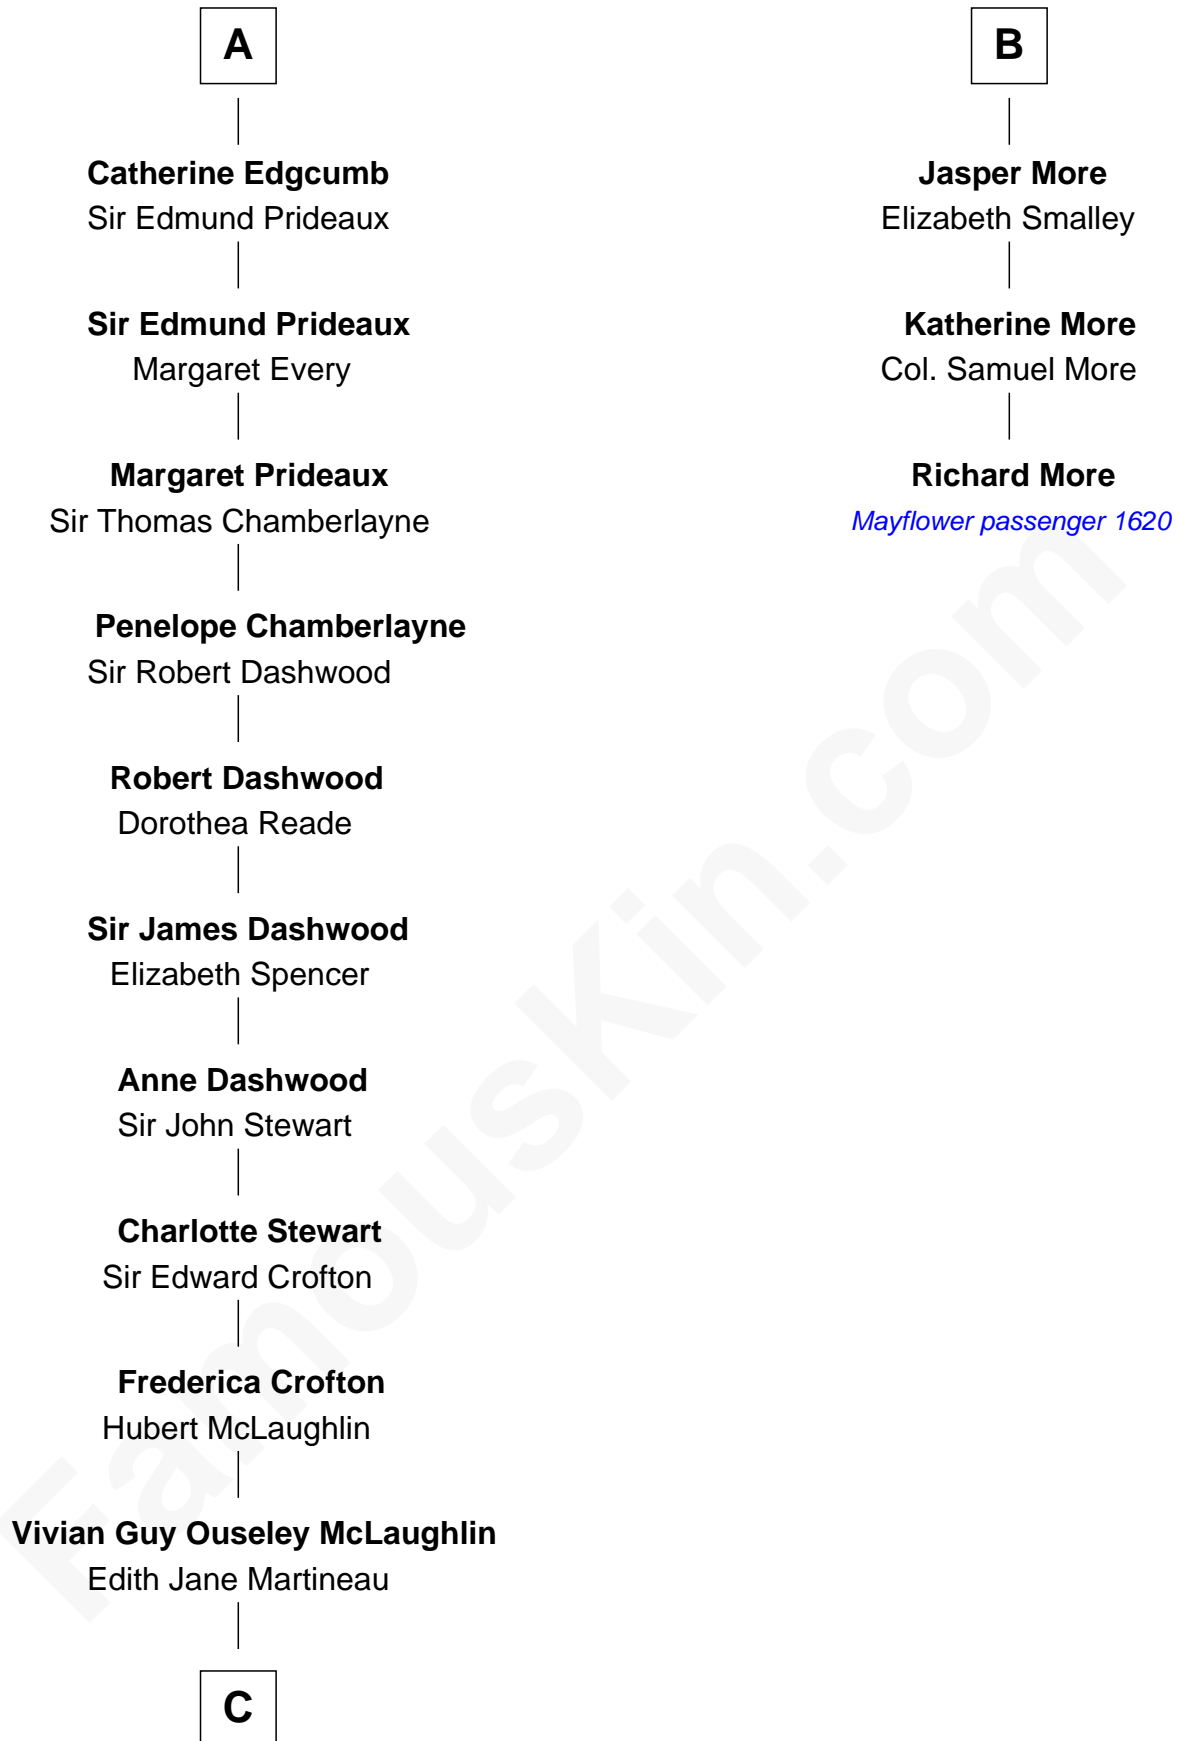

# FamousKin.com Relationship Chart of

**Guy Ritchie**

*British Filmmaker*

9th cousin 10 times removed of

**Richard More**

*(c1614 - c1696) Mayflower passenger 1620*

**MAYFLOWER**

**C**

—  
**Doris Margaretta McLaughlin**

Stuart John Ritchie

—  
**John Vivian Ritchie**

Amber Mary Parkinson

—  
**Guy Ritchie**

*British Filmmaker*

FamousKin.com