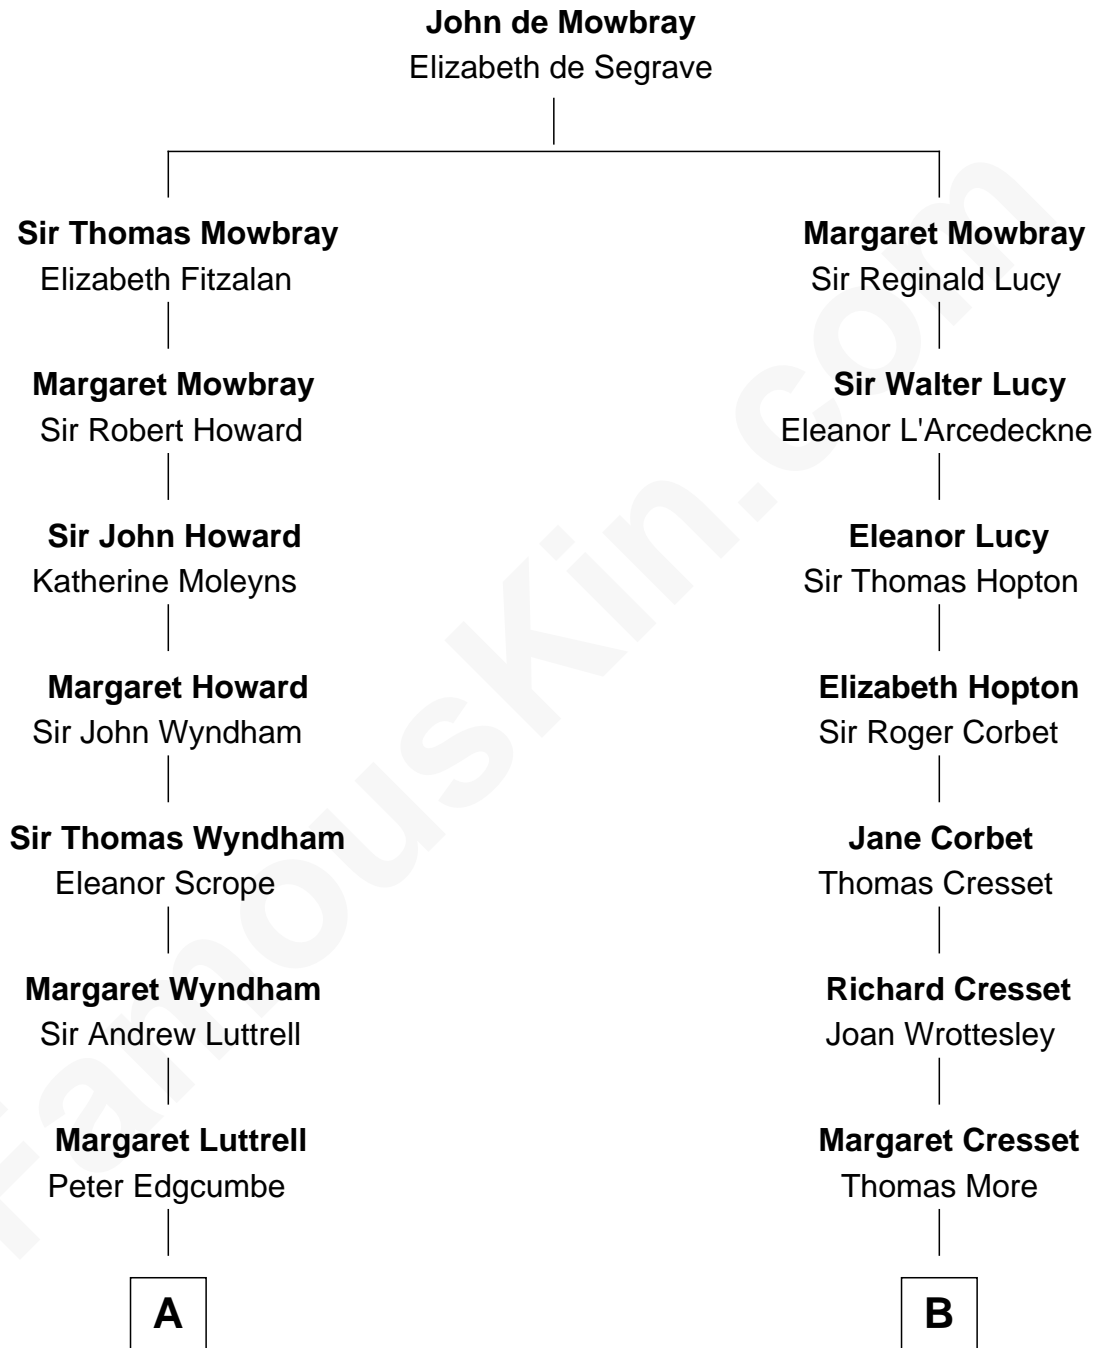

# FamousKin.com Relationship Chart of

**Guy Ritchie**

*British Filmmaker*

9th cousin 10 times removed of

**Richard More**

*(c1614 - c1696) Mayflower passenger 1620*

**MAYFLOWER**

**C**

—  
**Doris Margaretta McLaughlin**

Stuart John Ritchie

—  
**John Vivian Ritchie**

Amber Mary Parkinson

—  
**Guy Ritchie**

*British Filmmaker*

FamousKin.com