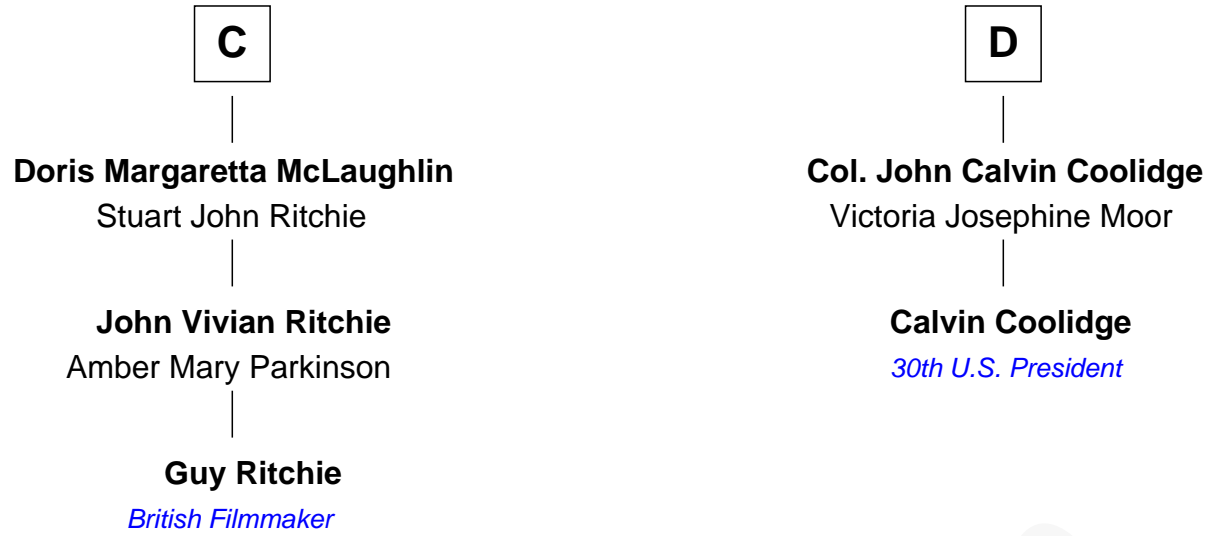

# FamousKin.com Relationship Chart of

**Guy Ritchie**

*British Filmmaker*

18th cousin 1 time removed of

**Calvin Coolidge**

*30th U.S. President*

**Sir Hugh de Stafford**  
Philippa de Beauchamp

**Margaret de Stafford**

Margaret Percy

**Agnes Gascoigne**

Sir Thomas Fairfax

**William Fairfax**

A

**Katherine de Stafford**

Michael de la Pole

**Isabel de la Pole**

Thomas Morley

**Anne Morley**

Sir John Hastings

**Elizabeth Hastings**

Sir Robert Hildyard

**Sir Piers Hildyard**

Joan de la See

**Isabel Hildyard**

Ralph Legard

**Joan Ledgard**

Richard Skepper

B

FamousKin.com