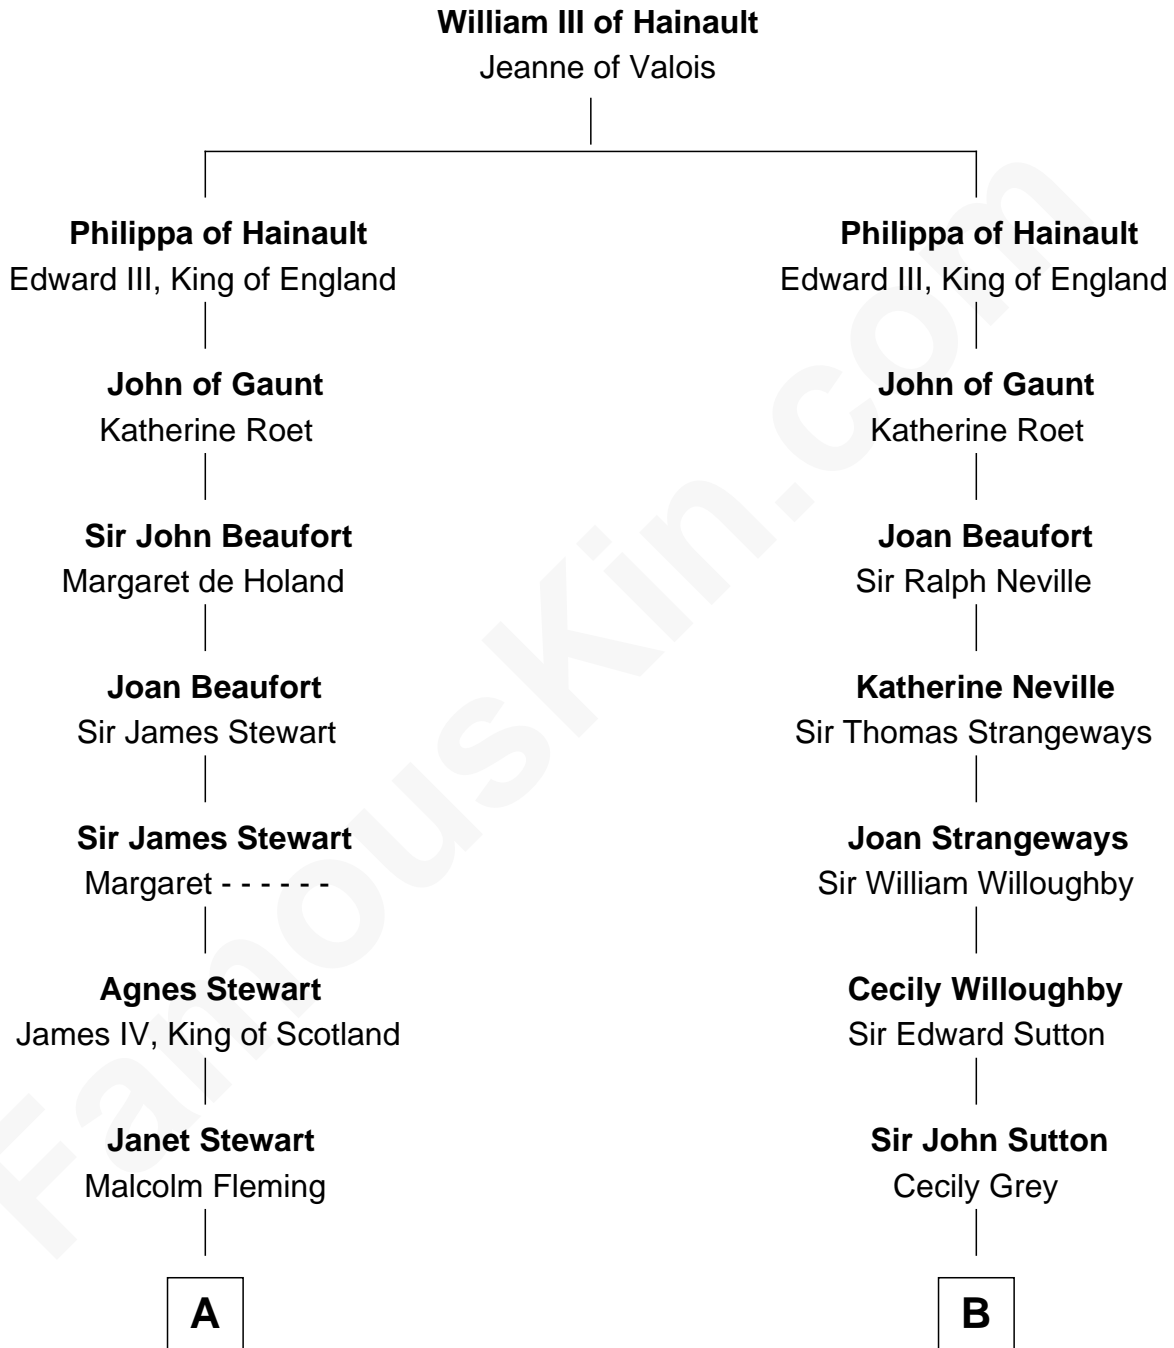

FamousKin.com Relationship Chart of

Guy Ritchie

British Filmmaker

14th cousin 6 times removed of

Bathsheba (Ruggles) Spooner

First woman executed for murder in U.S. by non-British government

C

—
Vivian Guy Ouseley McLaughlin

Edith Jane Martineau

—
Doris Margareta McLaughlin

Stuart John Ritchie

—
John Vivian Ritchie

Amber Mary Parkinson

—
Guy Ritchie

British Filmmaker