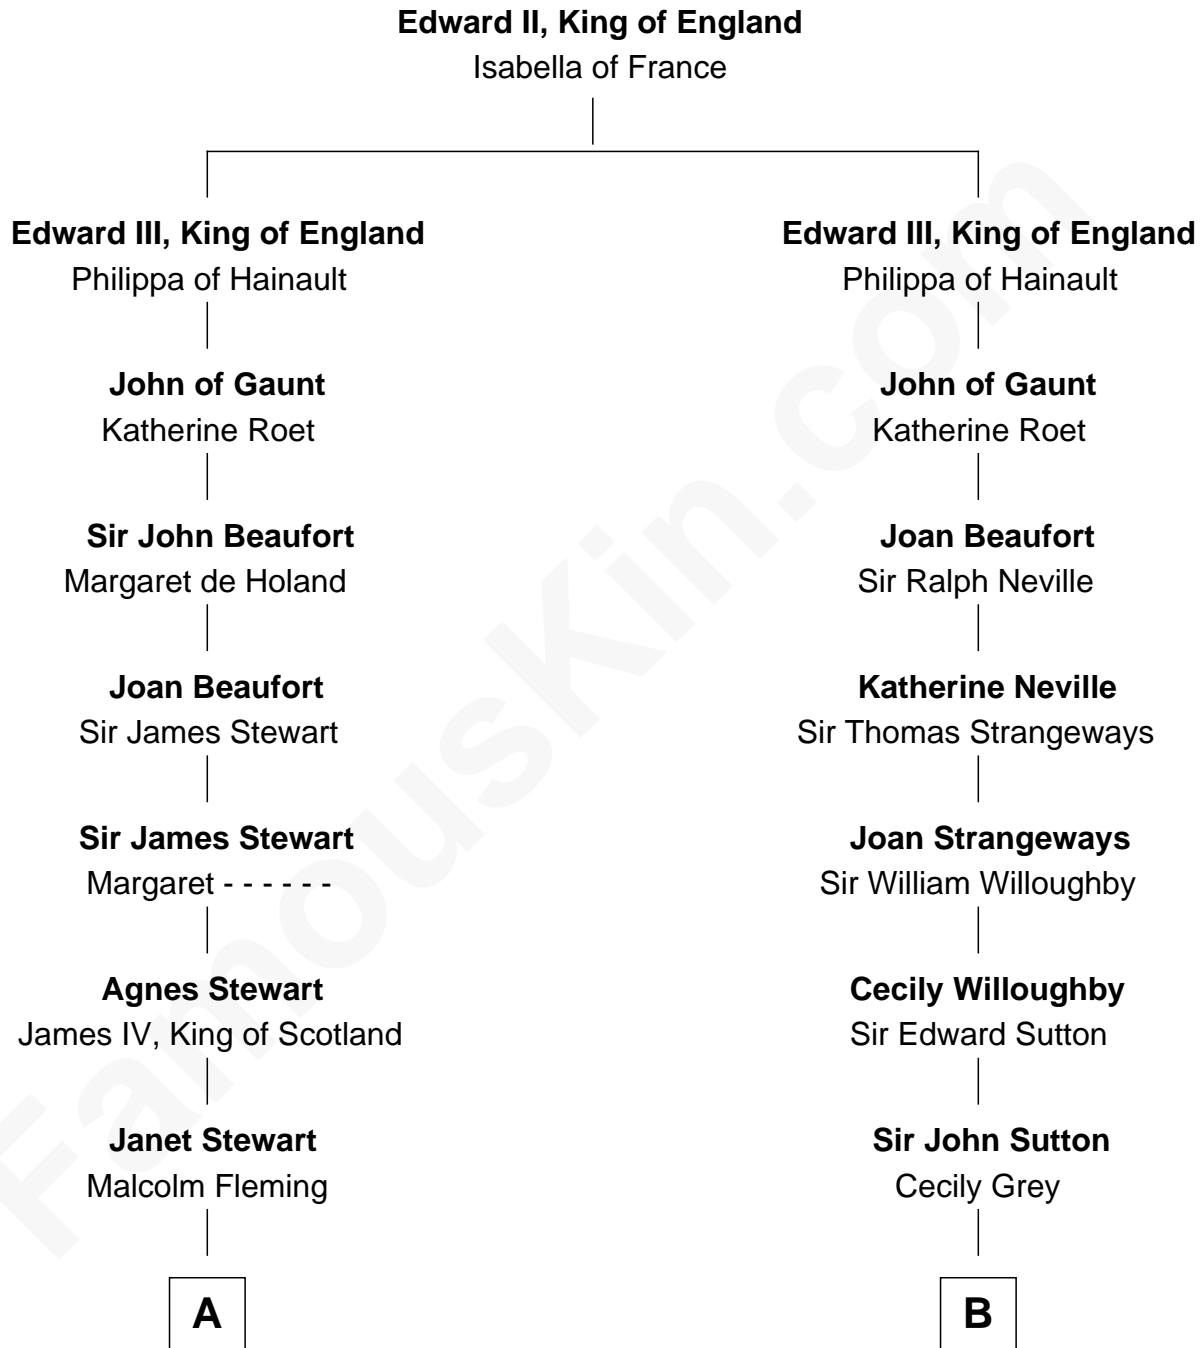

FamousKin.com Relationship Chart of

Guy Ritchie

British Filmmaker

14th cousin 6 times removed of

Bathsheba (Ruggles) Spooner

First woman executed for murder in U.S. by non-British government

C

—
Vivian Guy Ouseley McLaughlin

Edith Jane Martineau

—
Doris Margareta McLaughlin

Stuart John Ritchie

—
John Vivian Ritchie

Amber Mary Parkinson

—
Guy Ritchie

British Filmmaker