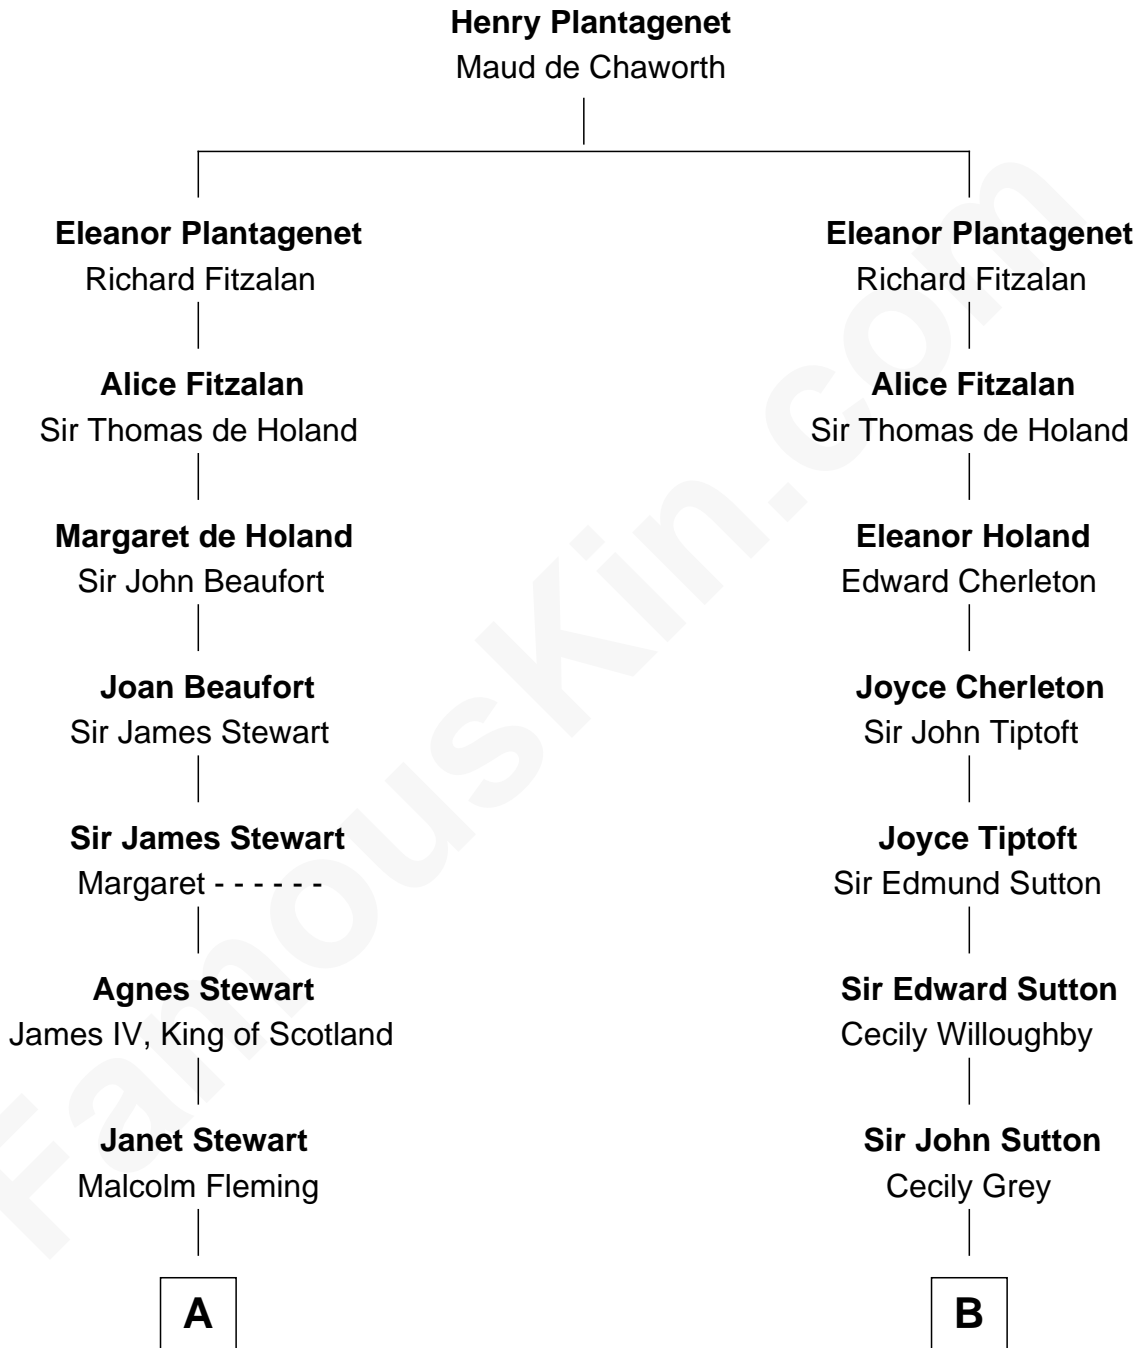

FamousKin.com Relationship Chart of

Guy Ritchie

British Filmmaker

14th cousin 6 times removed of

Bathsheba (Ruggles) Spooner

First woman executed for murder in U.S. by non-British government

C

—
Vivian Guy Ouseley McLaughlin

Edith Jane Martineau

—
Doris Margaretta McLaughlin

Stuart John Ritchie

—
John Vivian Ritchie

Amber Mary Parkinson

—
Guy Ritchie

British Filmmaker