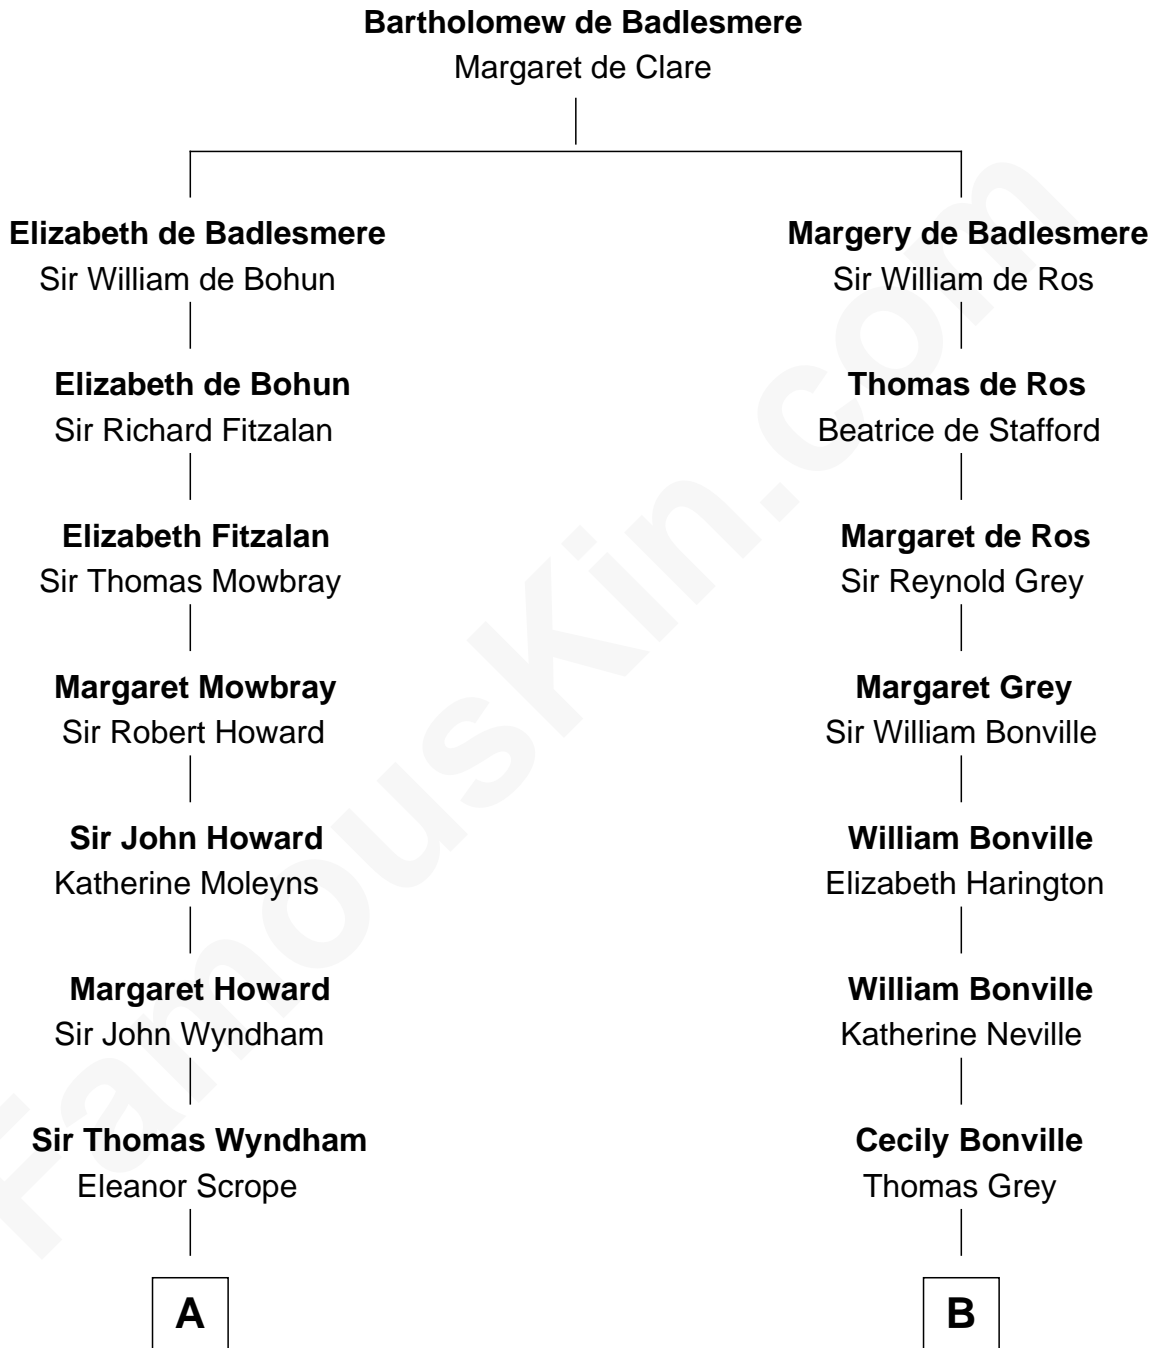

FamousKin.com Relationship Chart of

Guy Ritchie

British Filmmaker

15th cousin 6 times removed of

Bathsheba (Ruggles) Spooner

First woman executed for murder in U.S. by non-British government

C

Frederica Crofton

Hubert McLaughlin

Vivian Guy Ouseley McLaughlin

Edith Jane Martineau

Doris Margaretta McLaughlin

Stuart John Ritchie

John Vivian Ritchie

Amber Mary Parkinson

Guy Ritchie