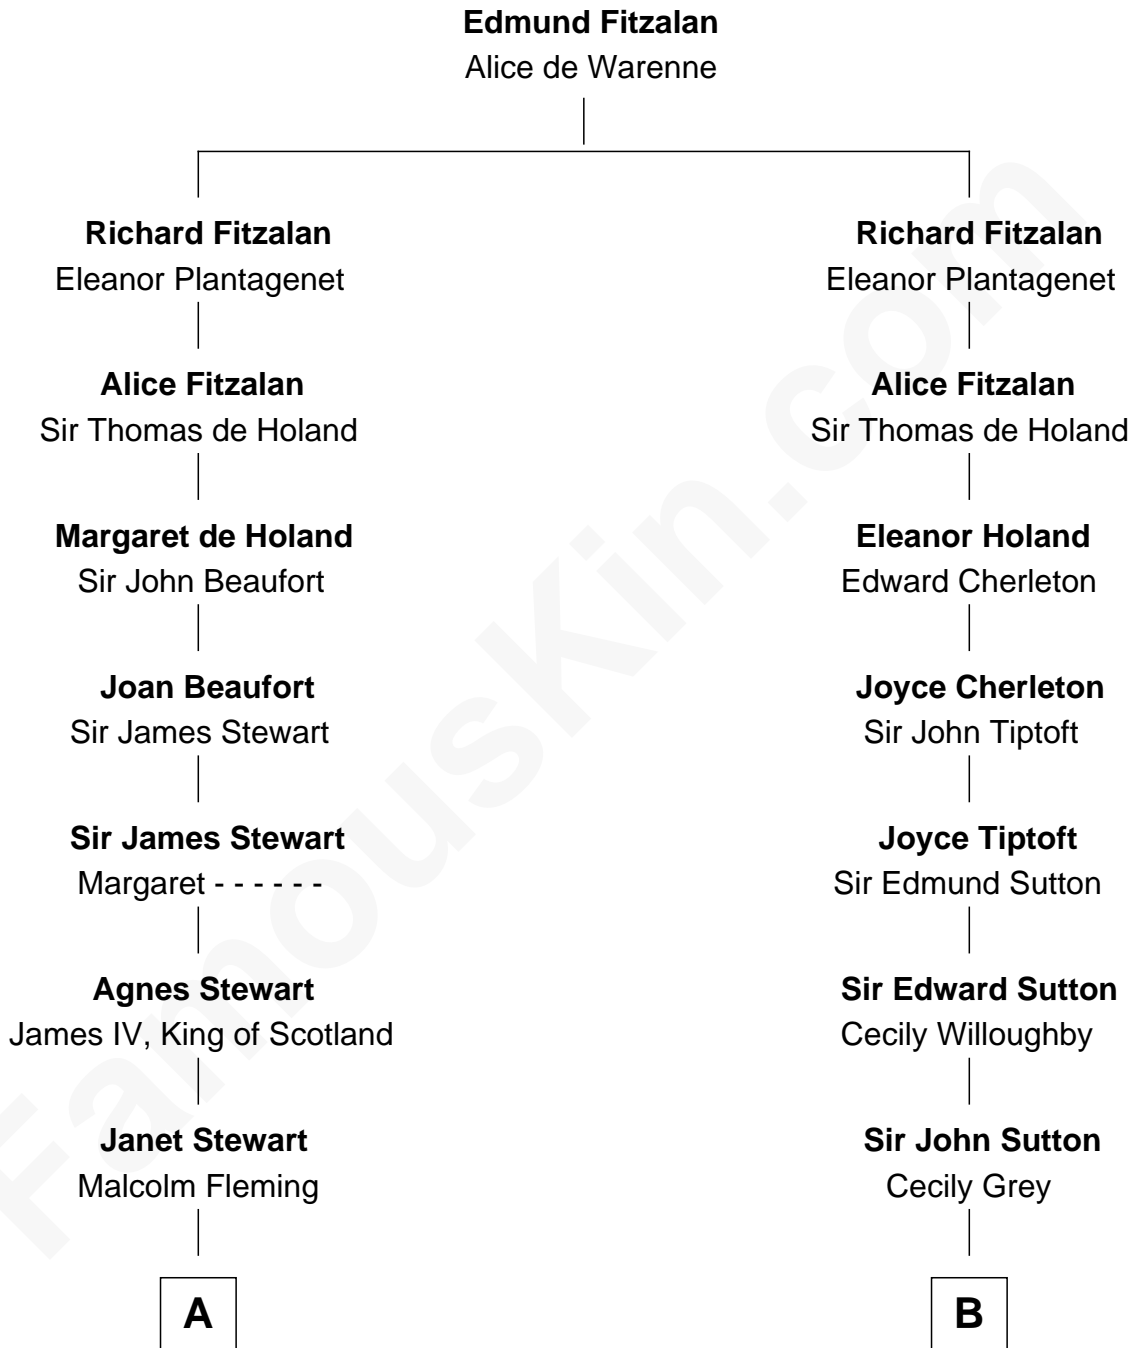

# FamousKin.com Relationship Chart of

**Guy Ritchie**

*British Filmmaker*

14th cousin 6 times removed of

**Bathsheba (Ruggles) Spooner**

*First woman executed for murder in U.S. by non-British government*

**C**

—  
**Vivian Guy Ouseley McLaughlin**

Edith Jane Martineau

—  
**Doris Margareta McLaughlin**

Stuart John Ritchie

—  
**John Vivian Ritchie**

Amber Mary Parkinson

—  
**Guy Ritchie**

*British Filmmaker*