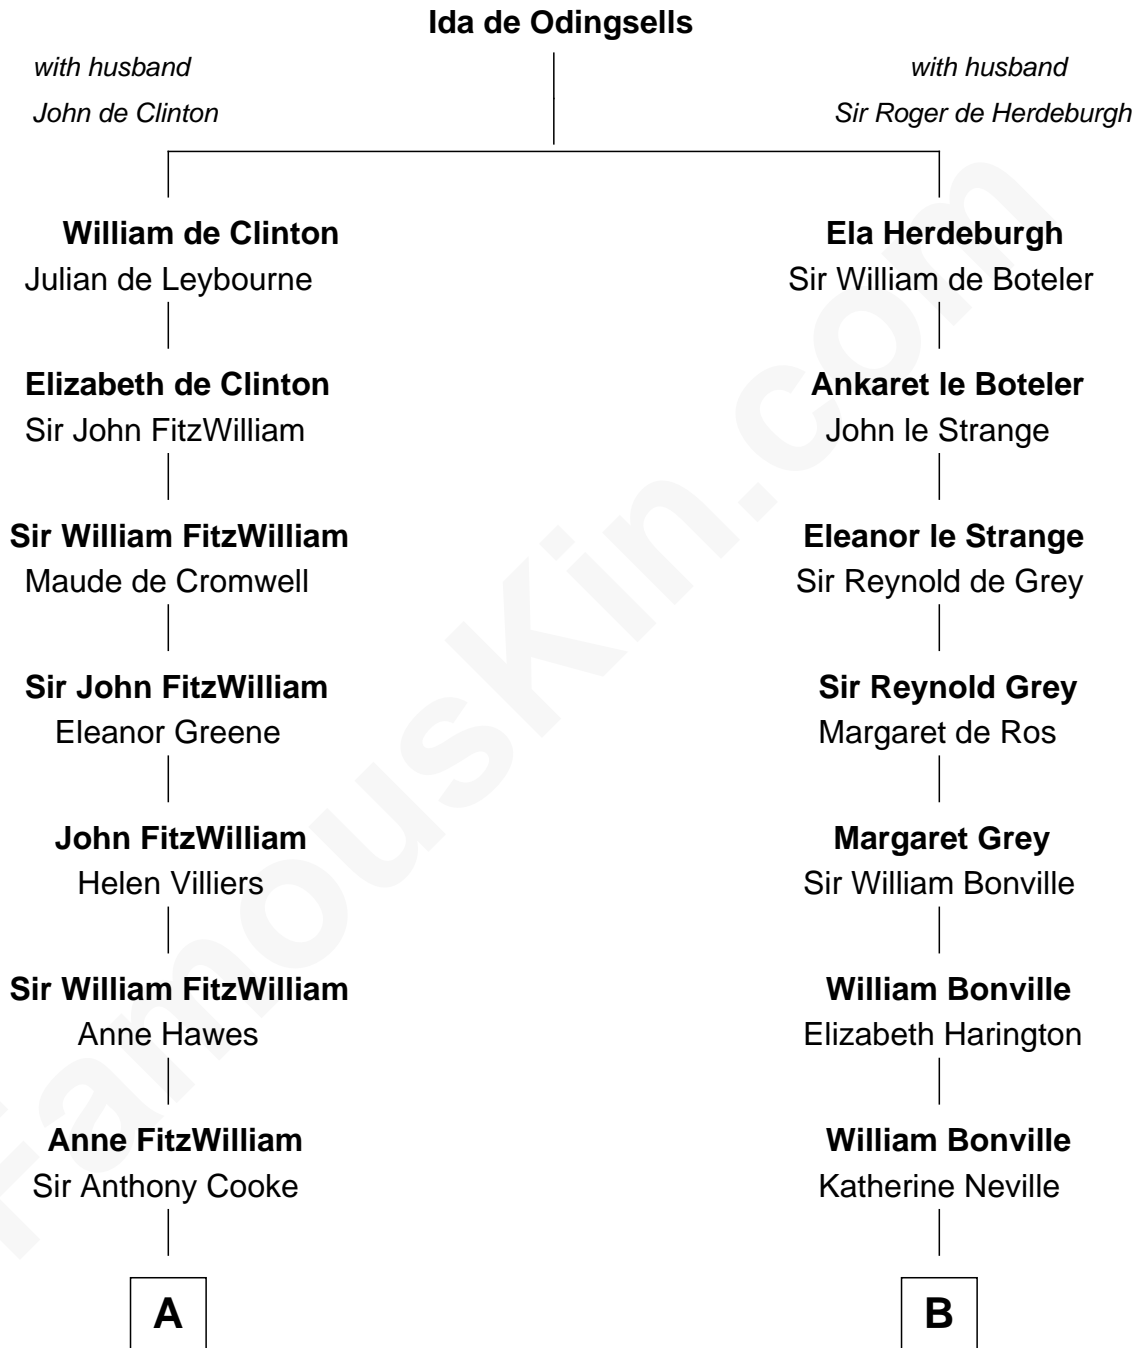

FamousKin.com Relationship Chart of

Guy Ritchie

British Filmmaker

16th cousin 5 times removed of

Bathsheba (Ruggles) Spooner

First woman executed for murder in U.S. by non-British government

C

Frederica Crofton

Hubert McLaughlin

Vivian Guy Ouseley McLaughlin

Edith Jane Martineau

Doris Margaretta McLaughlin

Stuart John Ritchie

John Vivian Ritchie

Amber Mary Parkinson

Guy Ritchie