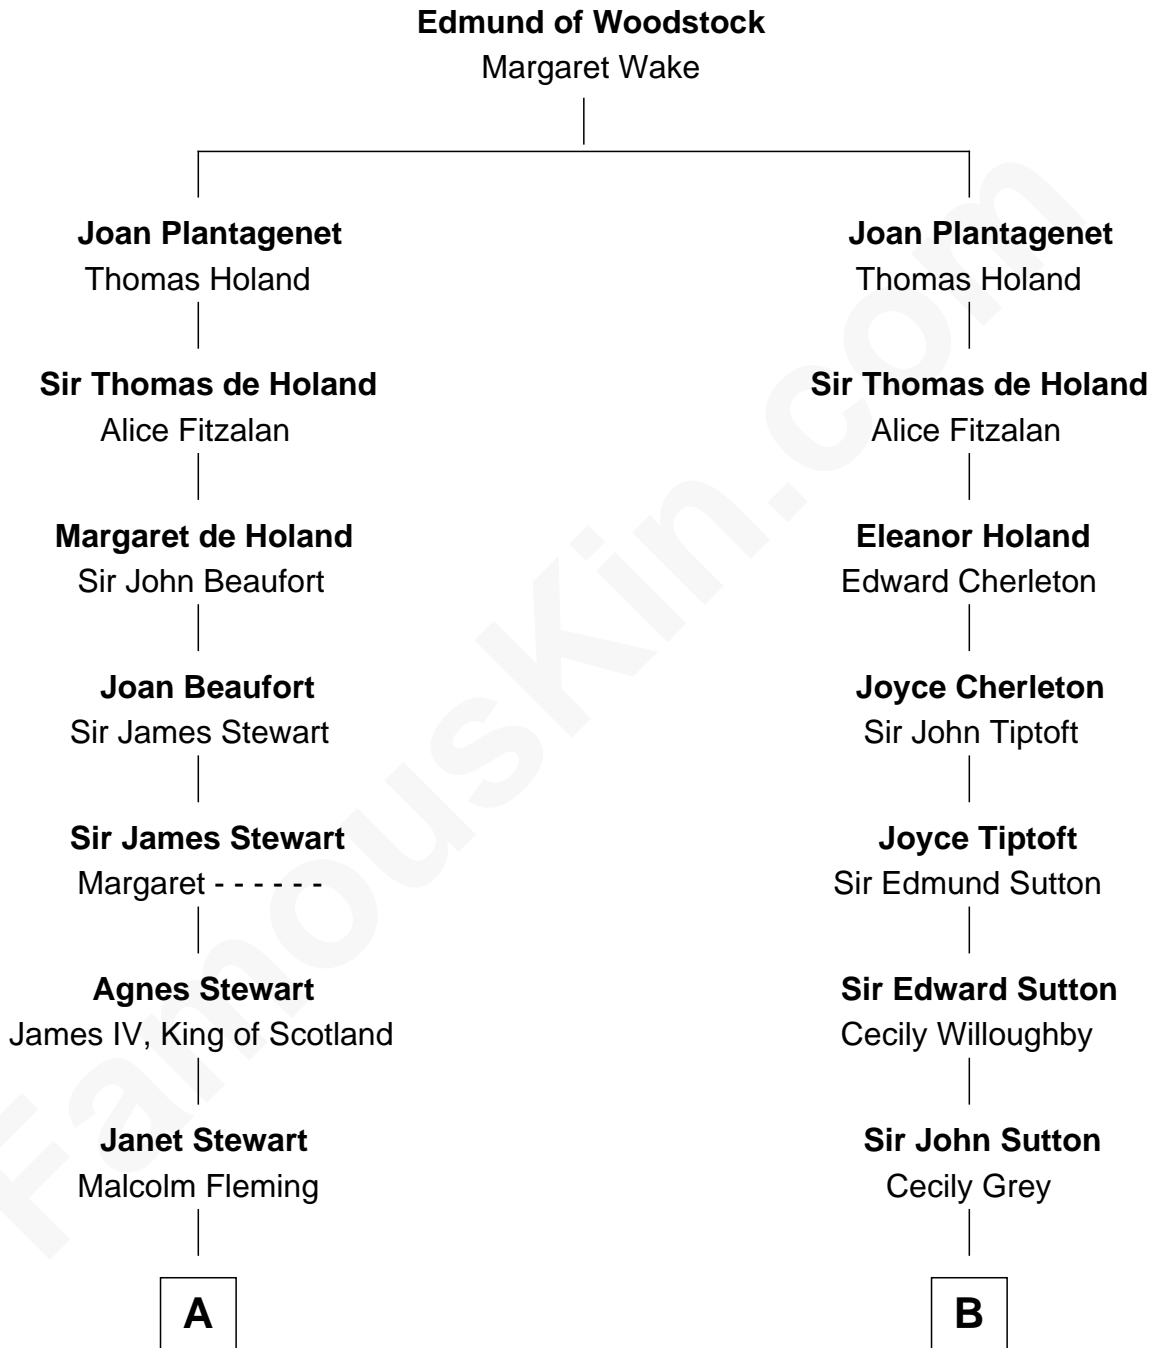

FamousKin.com Relationship Chart of

Guy Ritchie

British Filmmaker

14th cousin 6 times removed of

Bathsheba (Ruggles) Spooner

First woman executed for murder in U.S. by non-British government

C

Vivian Guy Ouseley McLaughlin

Edith Jane Martineau

Doris Margaretta McLaughlin

Stuart John Ritchie

John Vivian Ritchie

Amber Mary Parkinson

Guy Ritchie

British Filmmaker