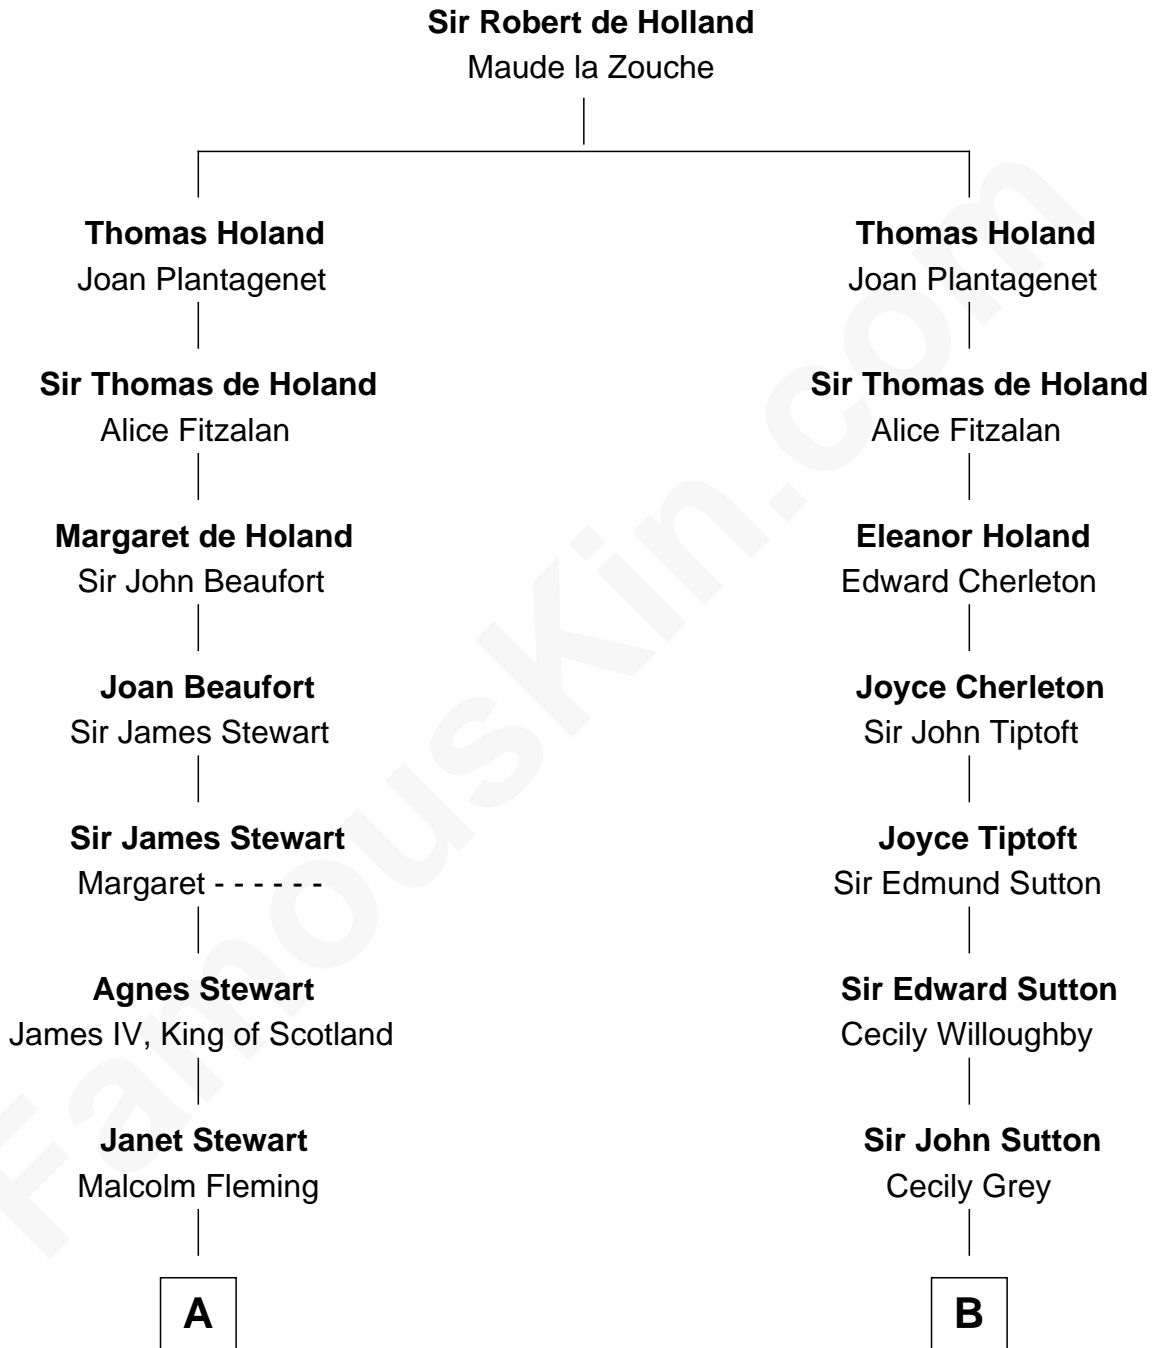

# FamousKin.com Relationship Chart of

**Guy Ritchie**

*British Filmmaker*

14th cousin 6 times removed of

**Bathsheba (Ruggles) Spooner**

*First woman executed for murder in U.S. by non-British government*

**C**

—  
**Vivian Guy Ouseley McLaughlin**

Edith Jane Martineau

—  
**Doris Margareta McLaughlin**

Stuart John Ritchie

—  
**John Vivian Ritchie**

Amber Mary Parkinson

—  
**Guy Ritchie**

*British Filmmaker*