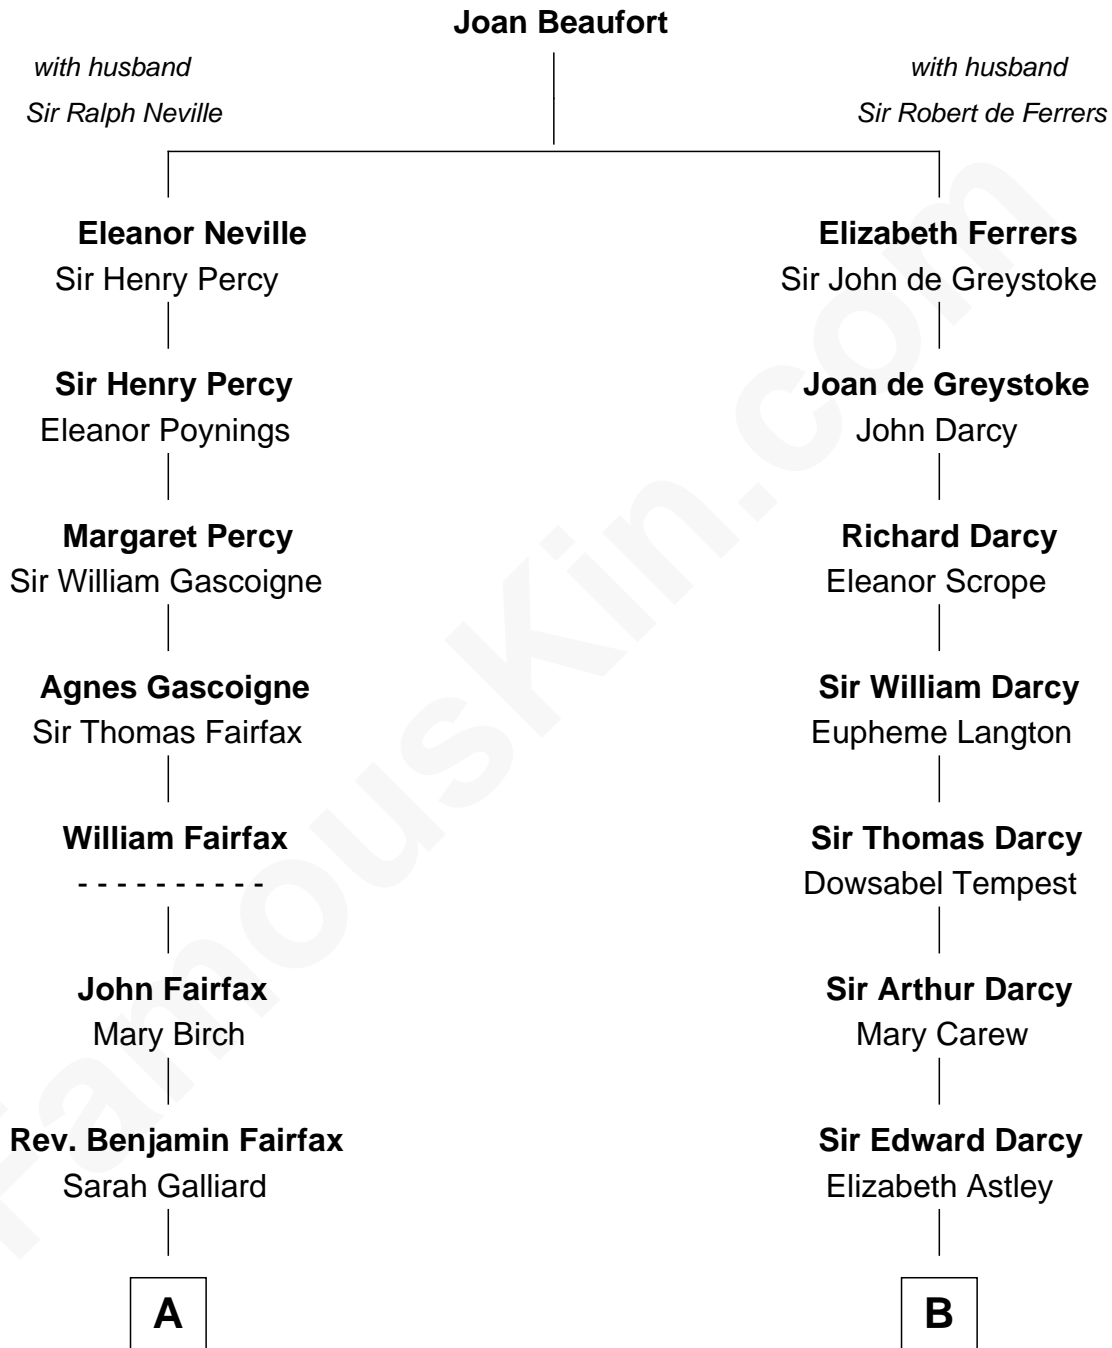

# FamousKin.com Relationship Chart of

**Guy Ritchie**

*British Filmmaker*

17th cousin of

**Norman Rockwell**

*American Artist*

Guy Ritchie photo by [Georges Biard](#) (CC BY-SA 3.0)