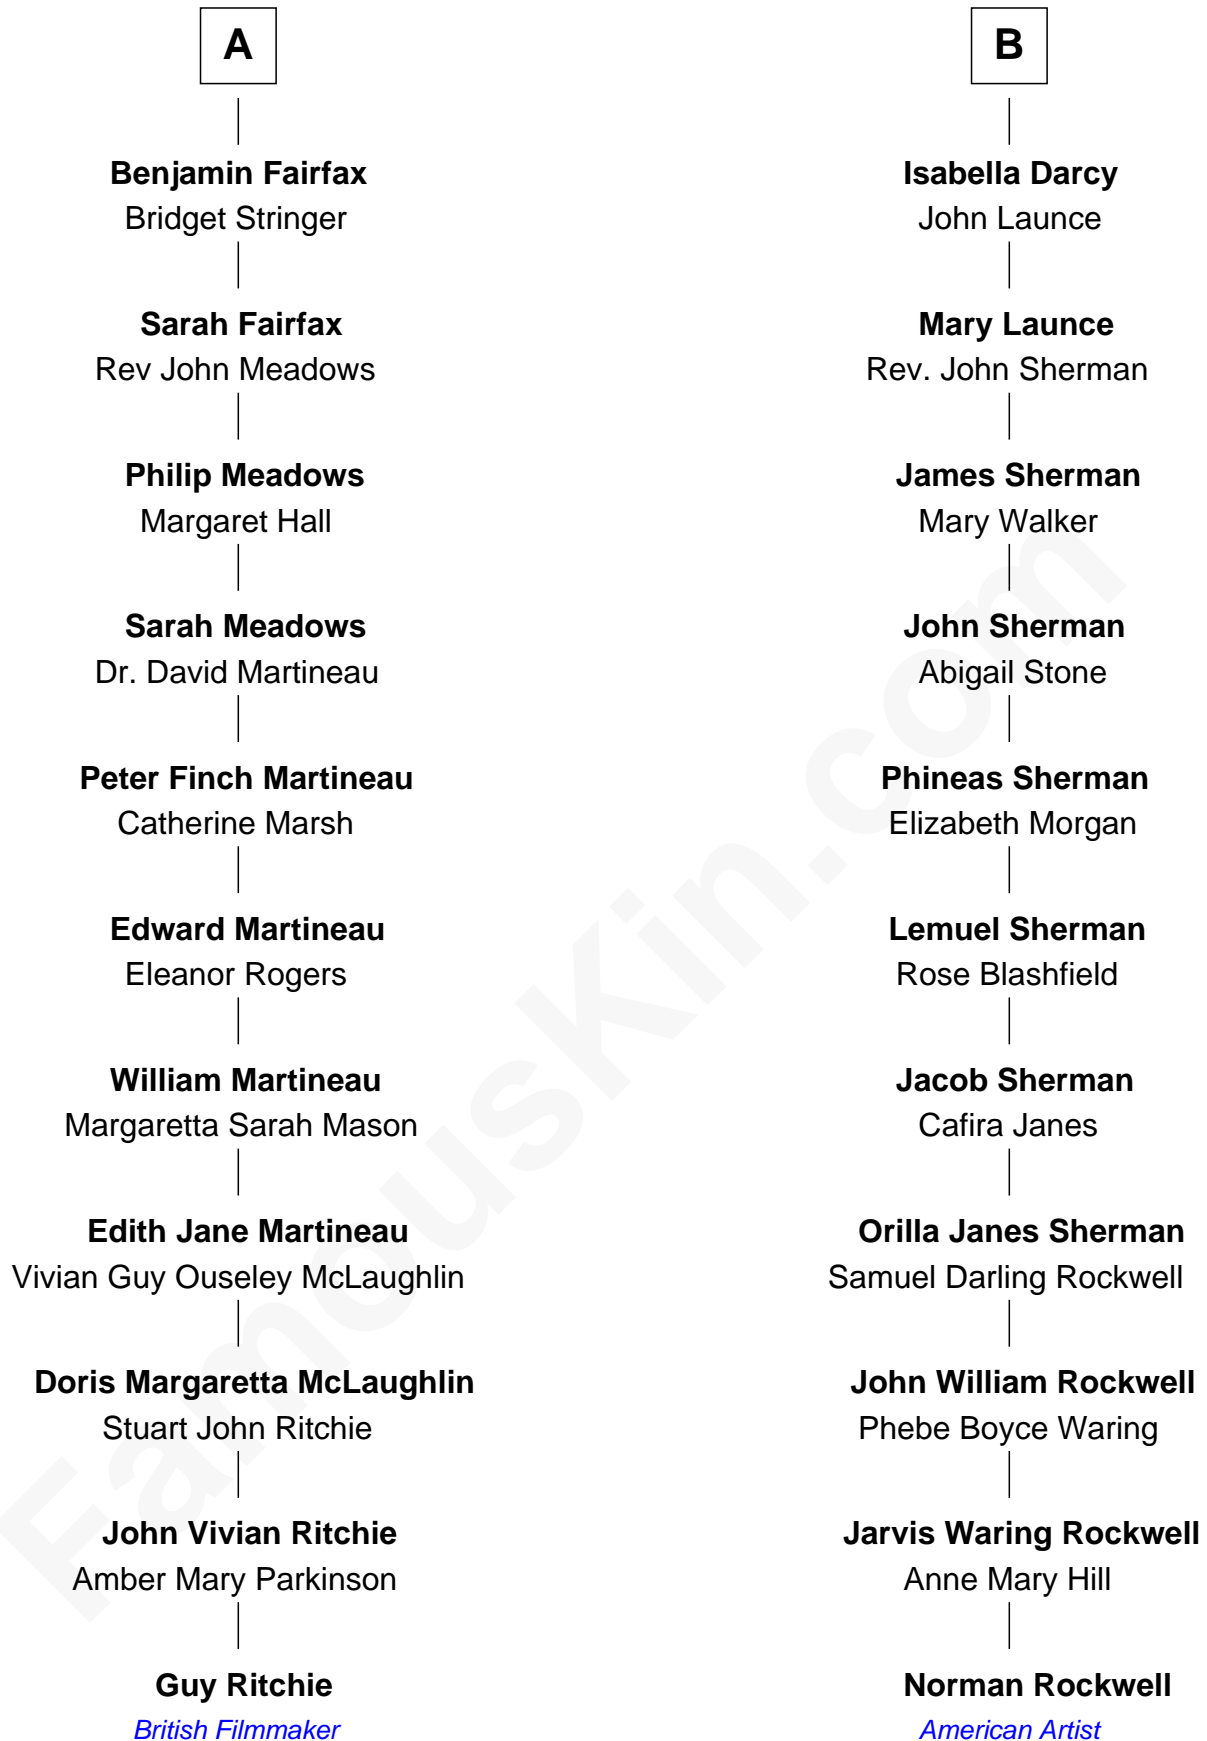

# FamousKin.com Relationship Chart of

**Guy Ritchie**

*British Filmmaker*

17th cousin of

**Norman Rockwell**

*American Artist*

Guy Ritchie photo by [Georges Biard](#) (CC BY-SA 3.0)