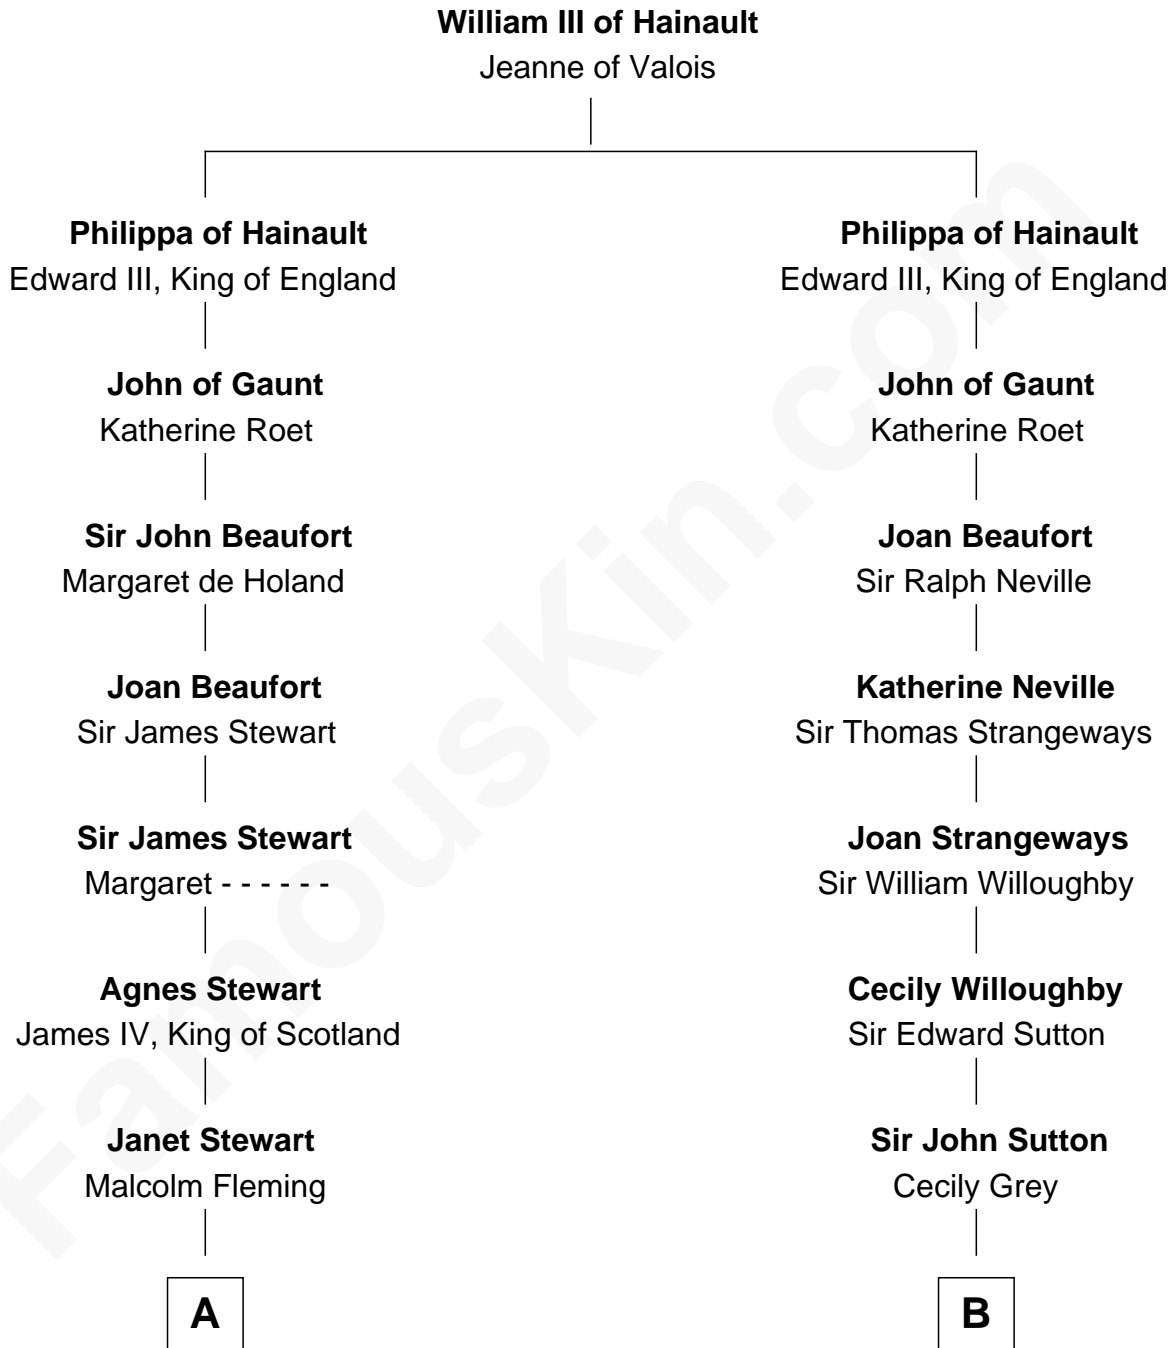

FamousKin.com Relationship Chart of

Guy Ritchie

British Filmmaker

15th cousin 5 times removed of

Nicholas Gilman

Signer of the U.S. Constitution

C

—
Vivian Guy Ouseley McLaughlin

Edith Jane Martineau

—
Doris Margaretta McLaughlin

Stuart John Ritchie

—
John Vivian Ritchie

Amber Mary Parkinson

—
Guy Ritchie

British Filmmaker

FamousKin.com