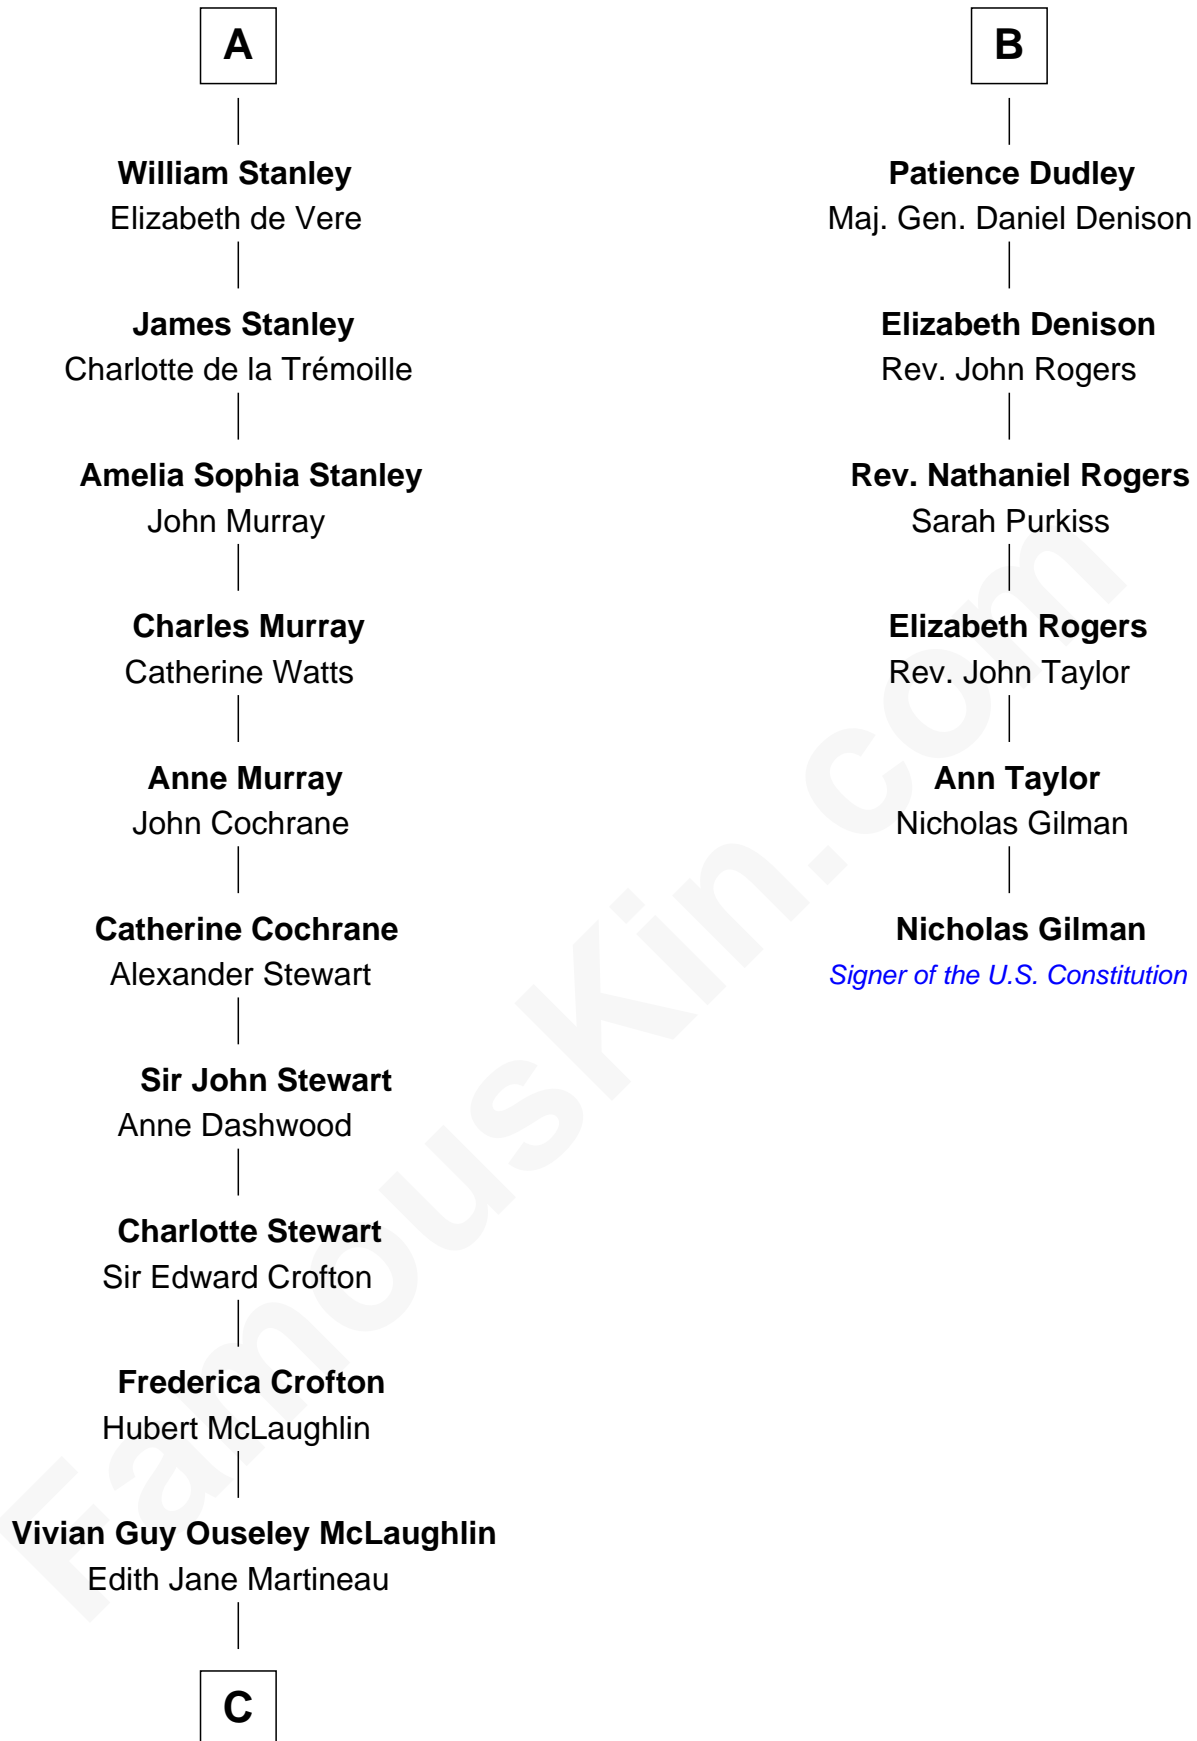

# FamousKin.com Relationship Chart of

**Guy Ritchie**

*British Filmmaker*

12th cousin 7 times removed of

**Nicholas Gilman**

*Signer of the U.S. Constitution*

**C**

**Doris Margaretta McLaughlin**

Stuart John Ritchie

**John Vivian Ritchie**

Amber Mary Parkinson

**Guy Ritchie**

*British Filmmaker*

FamousKin.com