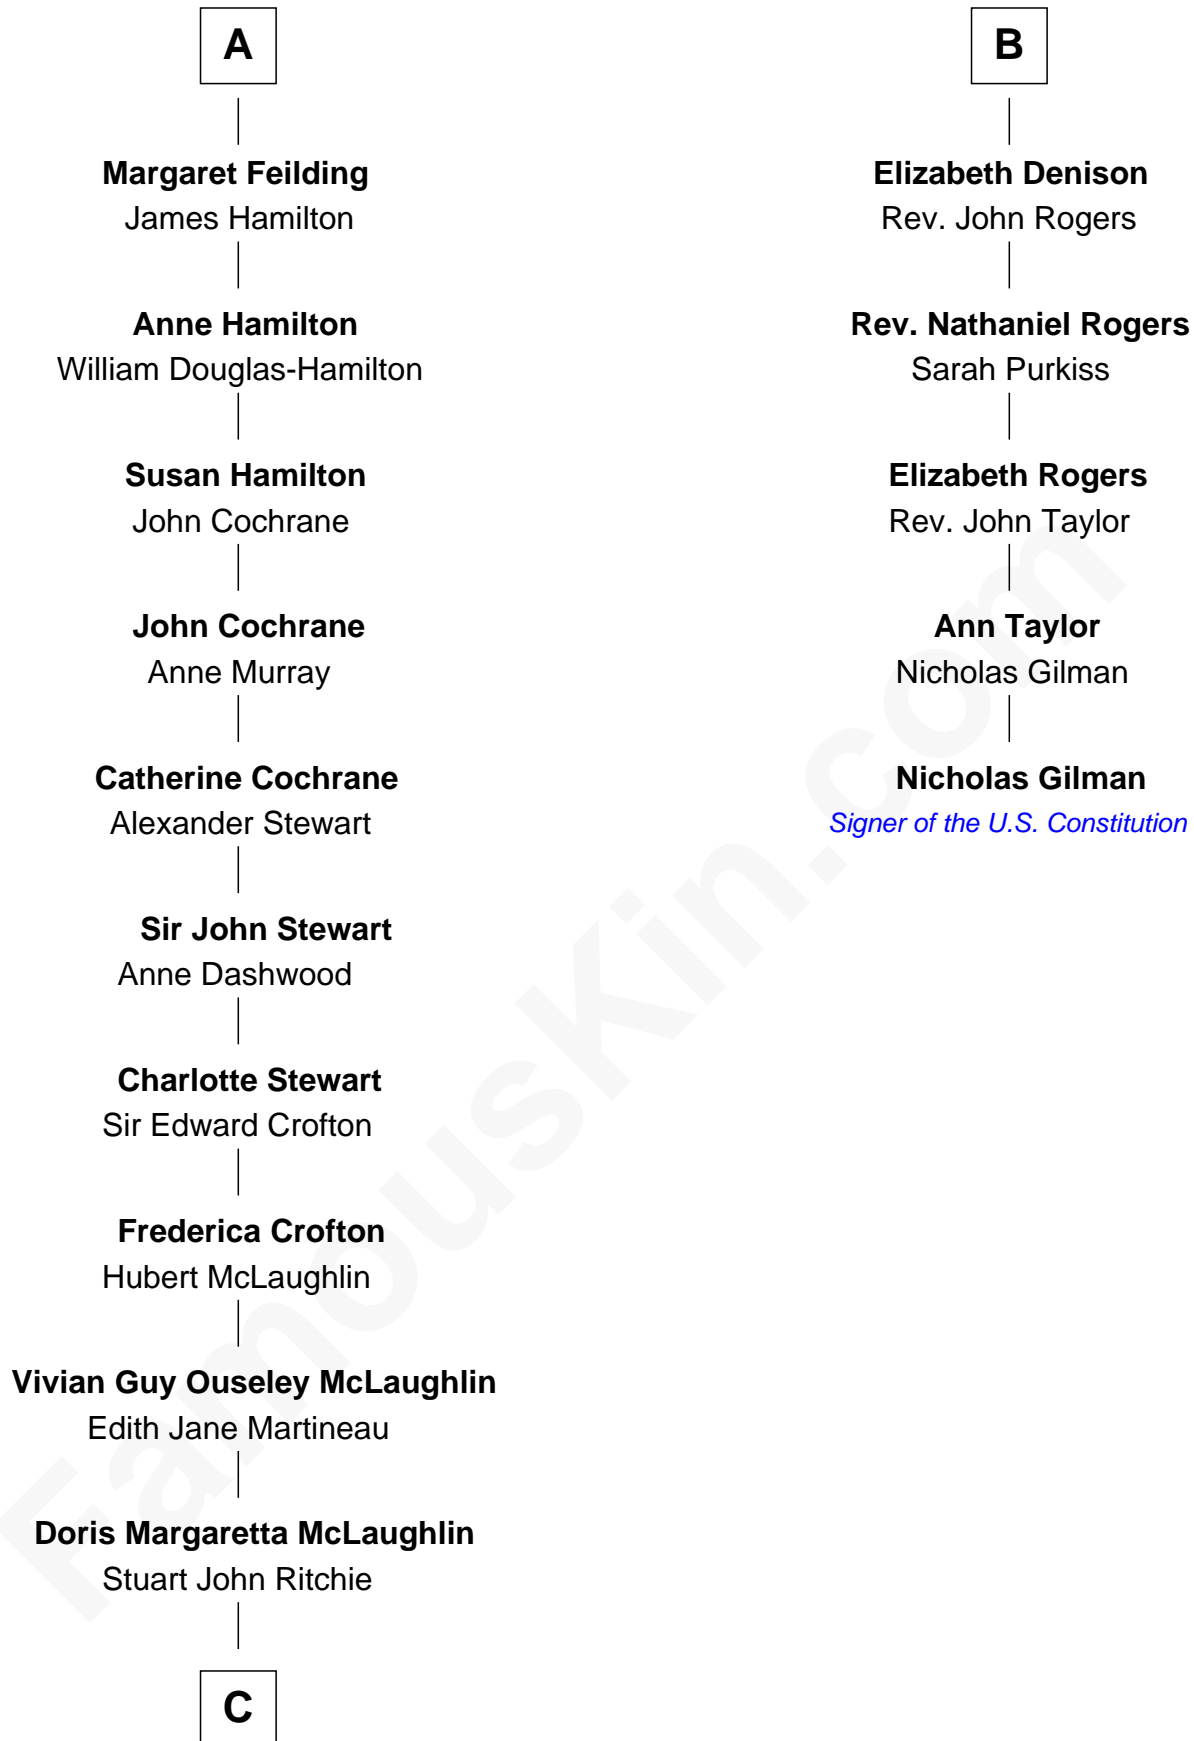

# FamousKin.com Relationship Chart of

**Guy Ritchie**

*British Filmmaker*

11th cousin 7 times removed of

**Nicholas Gilman**

*Signer of the U.S. Constitution*

**Sir Richard Neville**

Alice Montagu

**Alice de Neville**  
Sir Henry FitzHugh

**Elizabeth FitzHugh**  
Sir William Parr

**William Parr**  
Mary Salisbury

**Maud Parr**  
Sir Ralph Lane

**Dorothy Lane**  
Sir William Feilding

**Basil Feilding**  
Elizabeth Aston

**William Feilding**  
Susan Villiers

**A**

**Katherine Neville**  
William Bonville

**Cecily Bonville**  
Thomas Grey

**Cecily Grey**  
Sir John Sutton

**Sir Henry Dudley**  
----- Ashton  
*Probable*

**Roger Dudley**  
Susanna Thorne

**Gov. Thomas Dudley**  
Dorothy York

**Patience Dudley**  
Maj. Gen. Daniel Denison

**B**

**C**

—  
**John Vivian Ritchie**  
Amber Mary Parkinson

—  
**Guy Ritchie**  
*British Filmmaker*

FamousKin.com