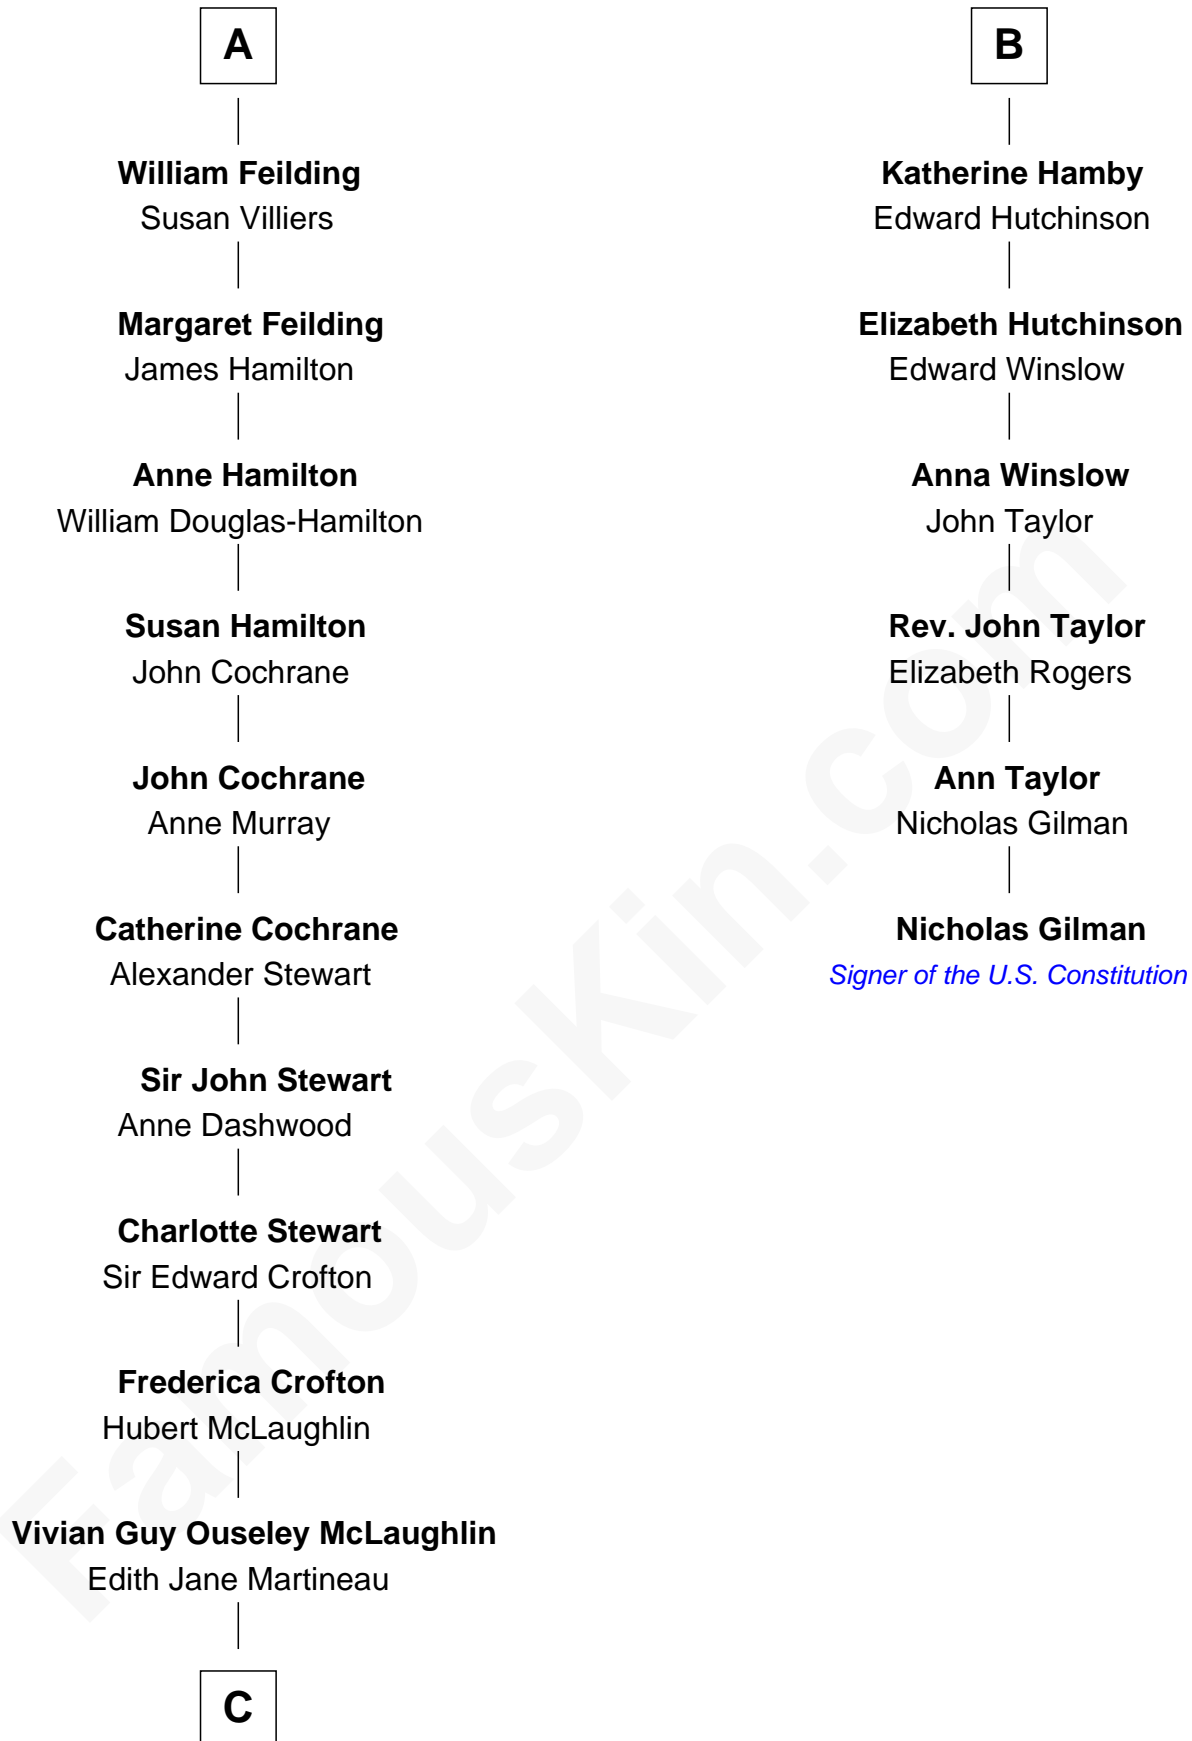

FamousKin.com Relationship Chart of

Guy Ritchie

British Filmmaker

12th cousin 7 times removed of

Nicholas Gilman

Signer of the U.S. Constitution

Sir Baldwin Freville

Maude le Scrope

C

—
Doris Margaretta McLaughlin

Stuart John Ritchie

—
John Vivian Ritchie

Amber Mary Parkinson

—
Guy Ritchie

British Filmmaker

FamousKin.com