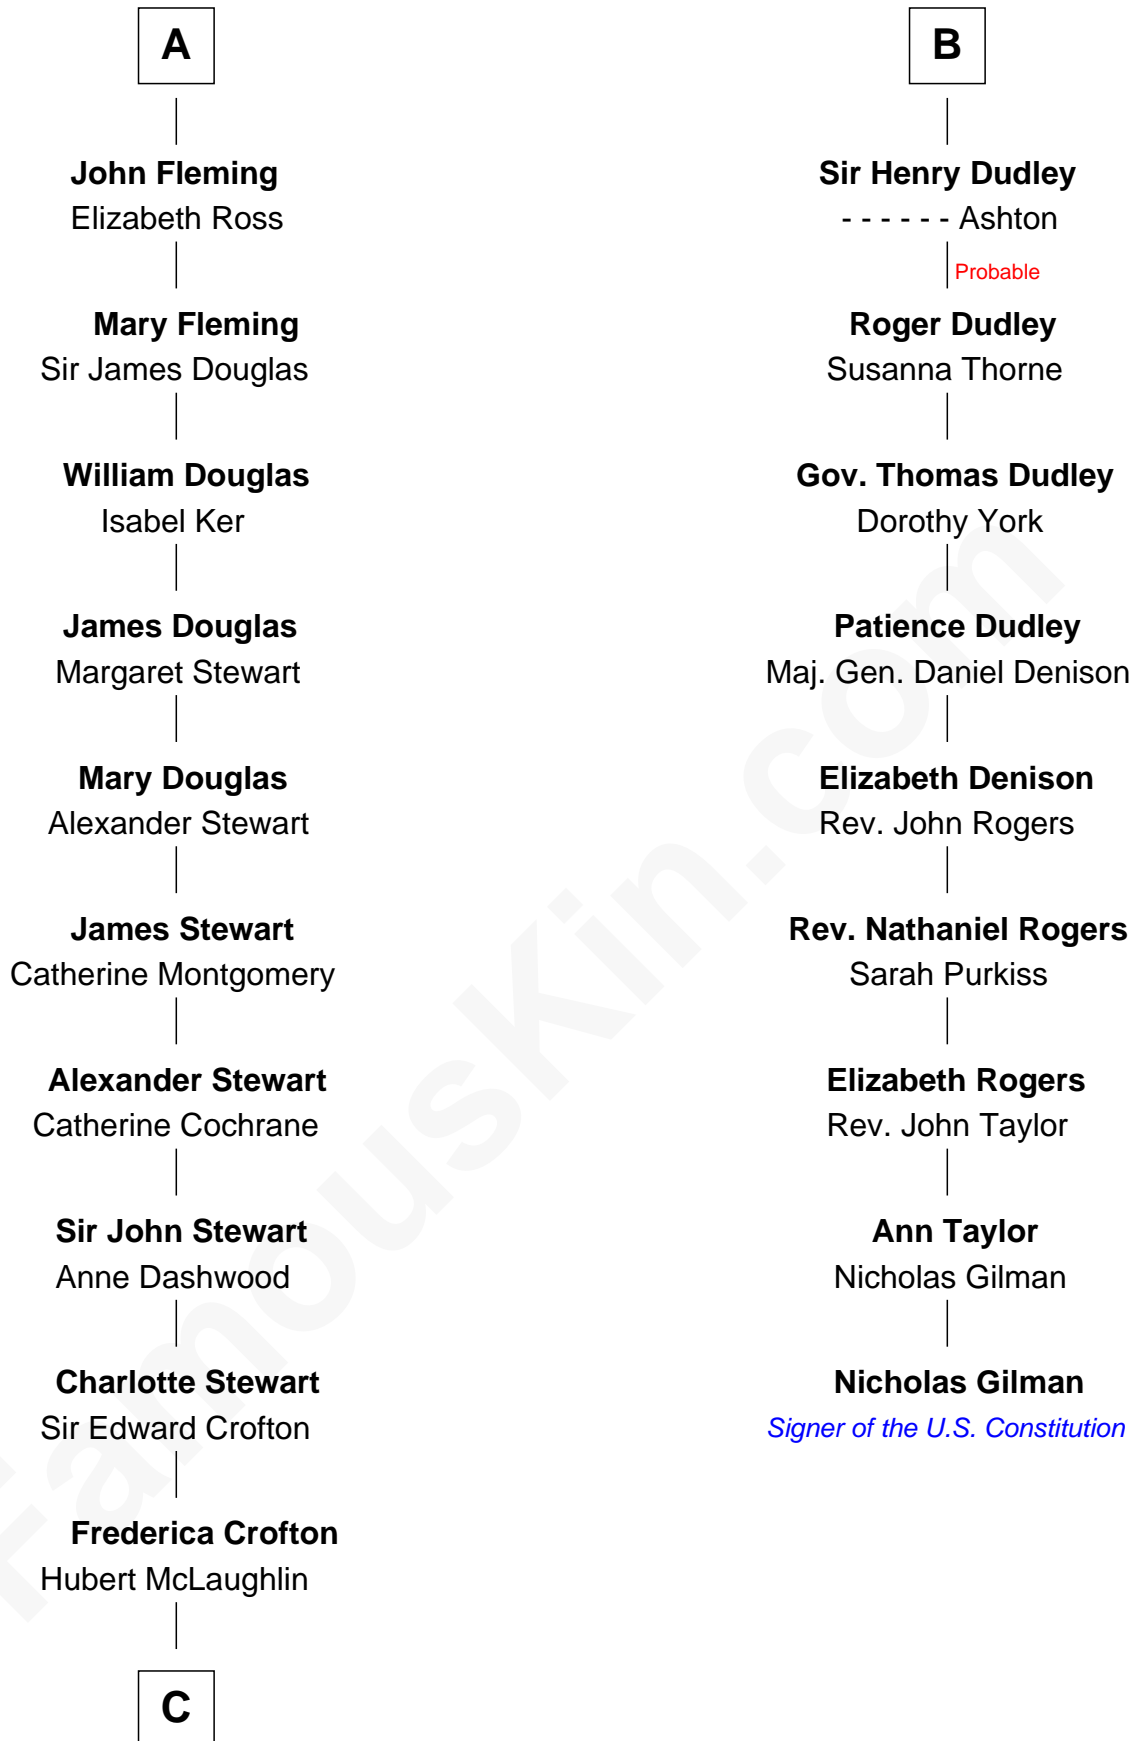

FamousKin.com Relationship Chart of

Guy Ritchie

British Filmmaker

15th cousin 5 times removed of

Nicholas Gilman

Signer of the U.S. Constitution

C

—
Vivian Guy Ouseley McLaughlin

Edith Jane Martineau

—
Doris Margareta McLaughlin

Stuart John Ritchie

—
John Vivian Ritchie

Amber Mary Parkinson

—
Guy Ritchie

British Filmmaker

FamousKin.com