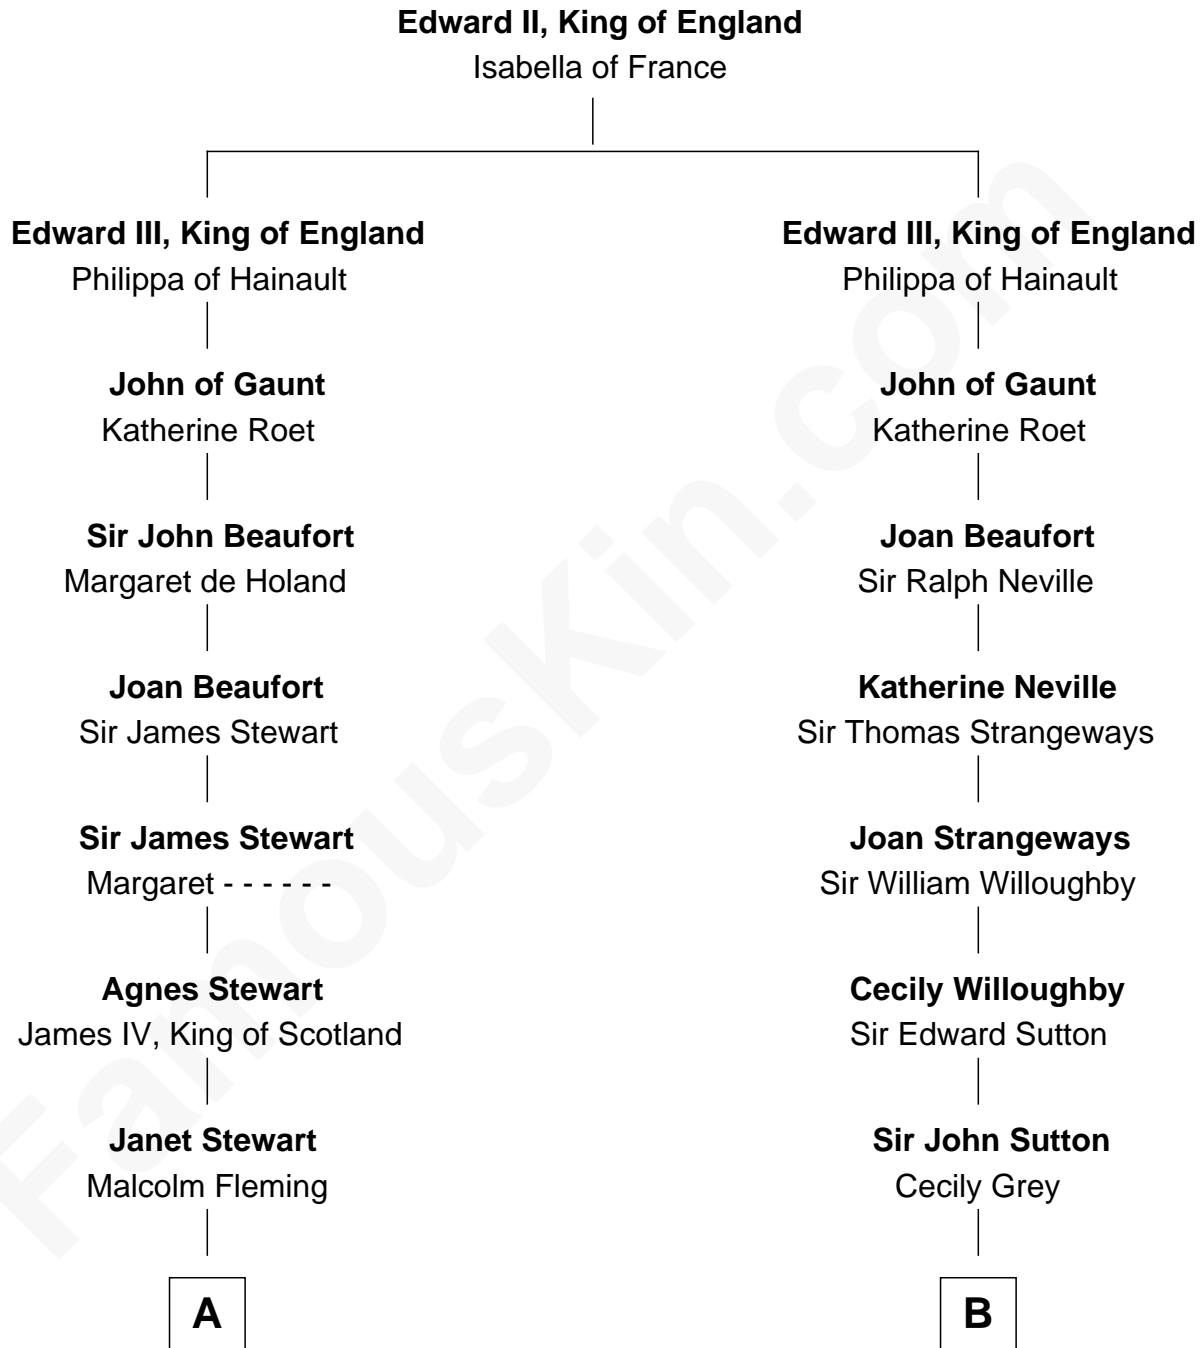

FamousKin.com Relationship Chart of

Guy Ritchie

British Filmmaker

15th cousin 5 times removed of

Nicholas Gilman

Signer of the U.S. Constitution

C

—
Vivian Guy Ouseley McLaughlin

Edith Jane Martineau

—
Doris Margareta McLaughlin

Stuart John Ritchie

—
John Vivian Ritchie

Amber Mary Parkinson

—
Guy Ritchie

British Filmmaker

FamousKin.com