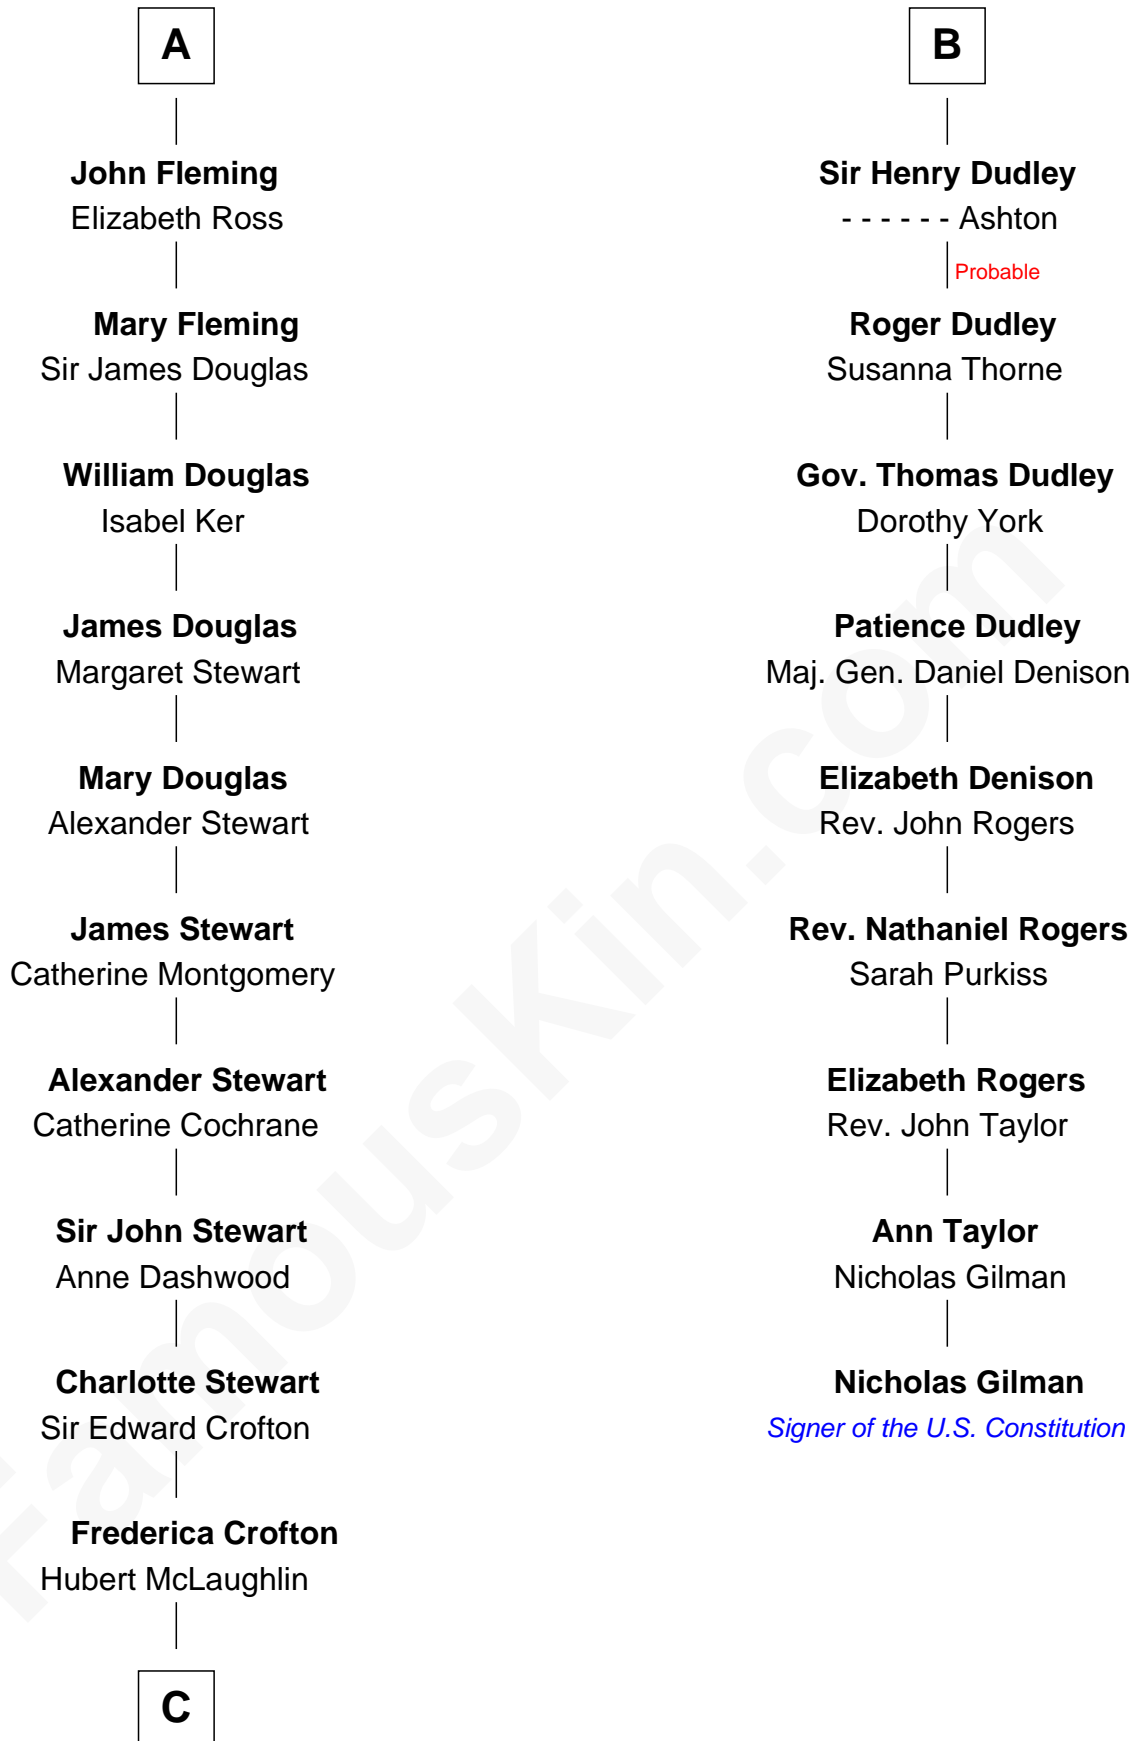

FamousKin.com Relationship Chart of

Guy Ritchie

British Filmmaker

15th cousin 5 times removed of

Nicholas Gilman

Signer of the U.S. Constitution

C

—
Vivian Guy Ouseley McLaughlin

Edith Jane Martineau

—
Doris Margaretta McLaughlin

Stuart John Ritchie

—
John Vivian Ritchie

Amber Mary Parkinson

—
Guy Ritchie

British Filmmaker

FamousKin.com