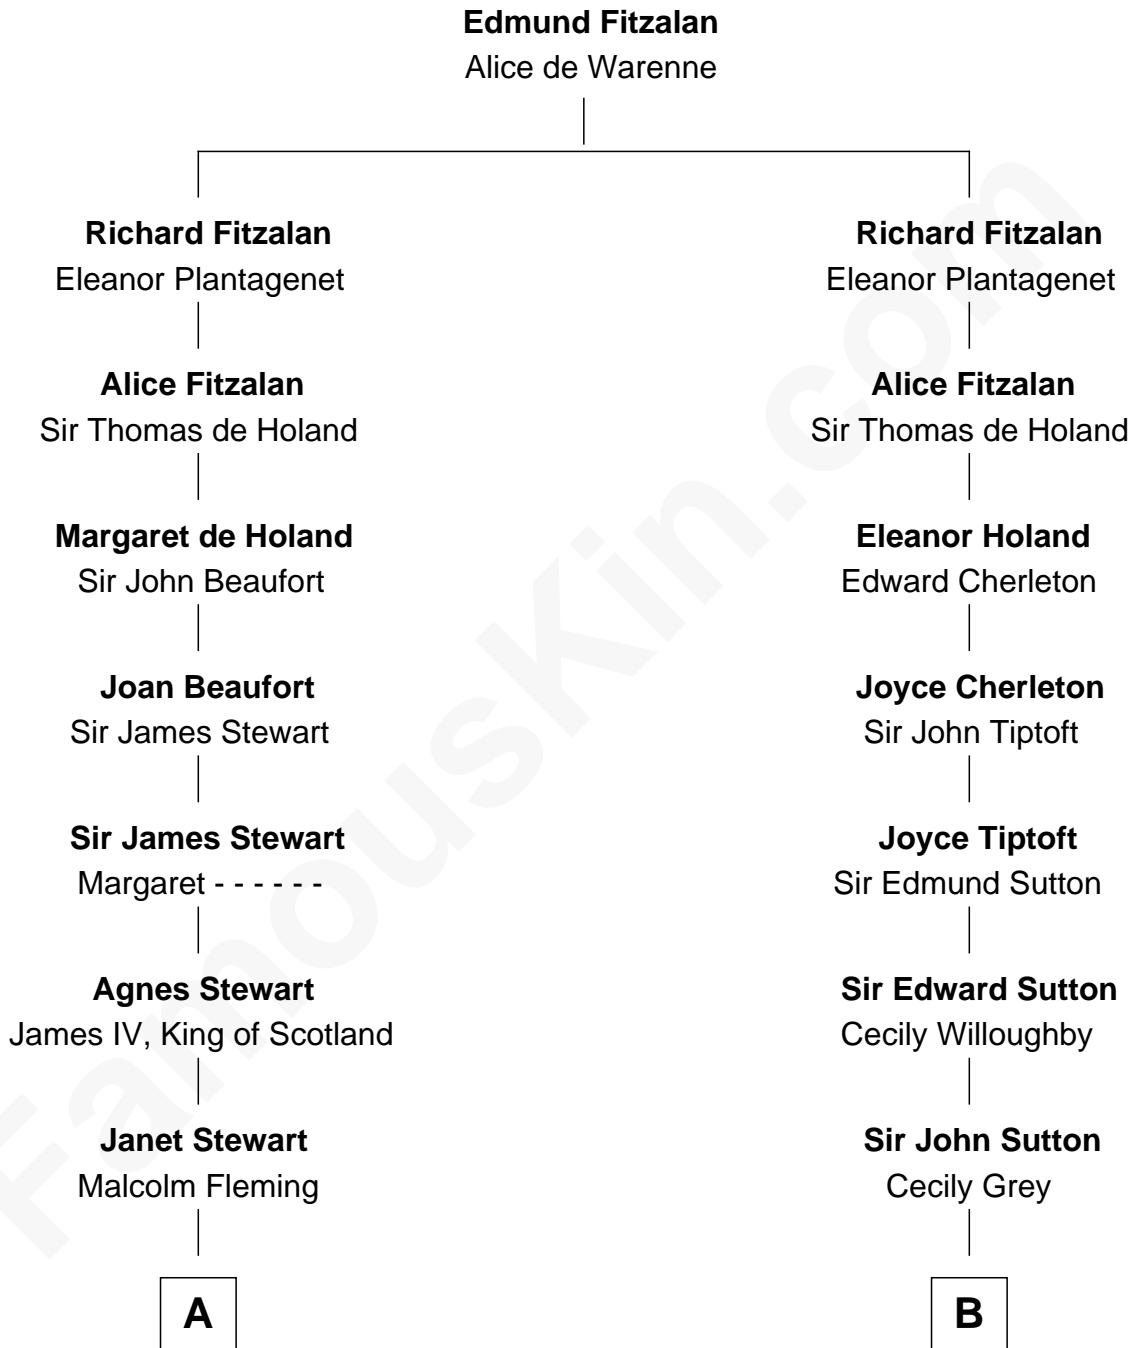

FamousKin.com Relationship Chart of

Guy Ritchie

British Filmmaker

15th cousin 5 times removed of

Nicholas Gilman

Signer of the U.S. Constitution

C

—
Vivian Guy Ouseley McLaughlin

Edith Jane Martineau

—
Doris Margaretta McLaughlin

Stuart John Ritchie

—
John Vivian Ritchie

Amber Mary Parkinson

—
Guy Ritchie

British Filmmaker

FamousKin.com