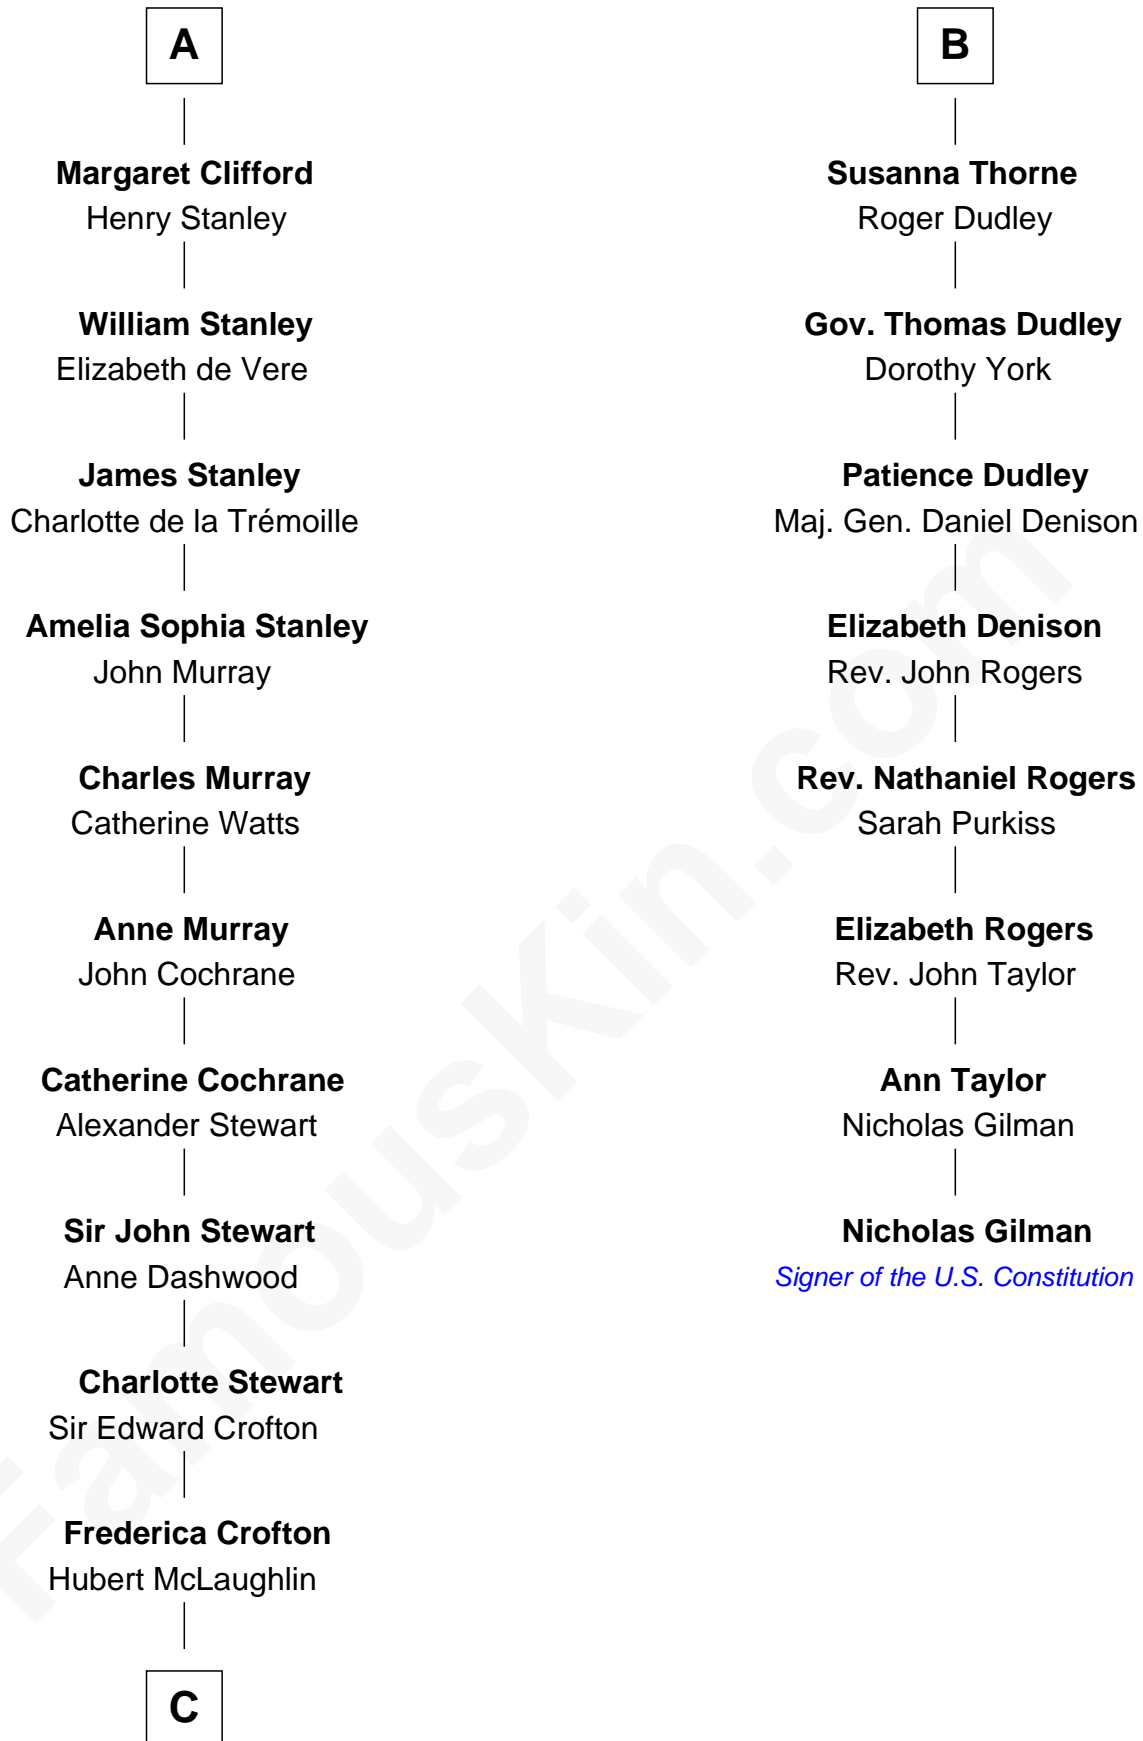

FamousKin.com Relationship Chart of

Guy Ritchie

British Filmmaker

14th cousin 6 times removed of

Nicholas Gilman

Signer of the U.S. Constitution

C

—
Vivian Guy Ouseley McLaughlin

Edith Jane Martineau

—
Doris Margareta McLaughlin

Stuart John Ritchie

—
John Vivian Ritchie

Amber Mary Parkinson

—
Guy Ritchie

British Filmmaker

FamousKin.com