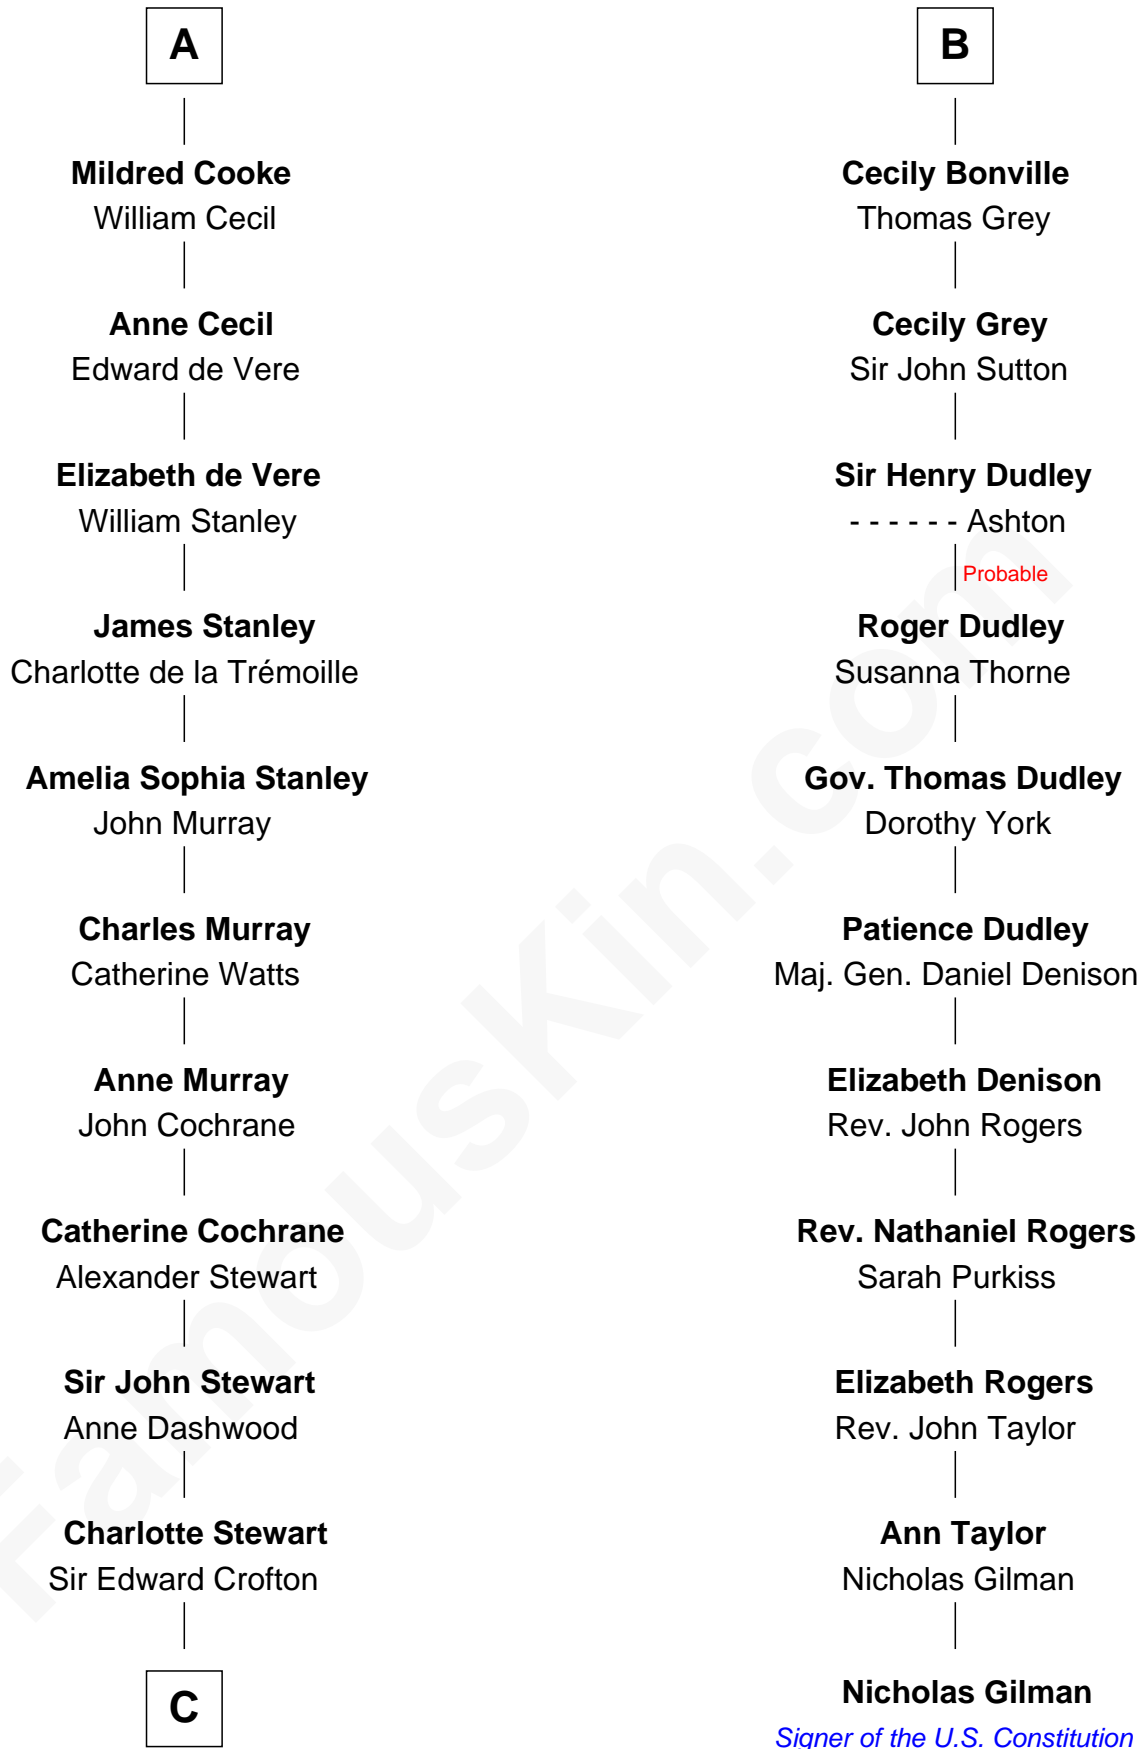

FamousKin.com Relationship Chart of

Guy Ritchie

British Filmmaker

17th cousin 4 times removed of

Nicholas Gilman

Signer of the U.S. Constitution

C

Frederica Crofton

Hubert McLaughlin

Vivian Guy Ouseley McLaughlin

Edith Jane Martineau

Doris Margaretta McLaughlin

Stuart John Ritchie

John Vivian Ritchie

Amber Mary Parkinson

Guy Ritchie