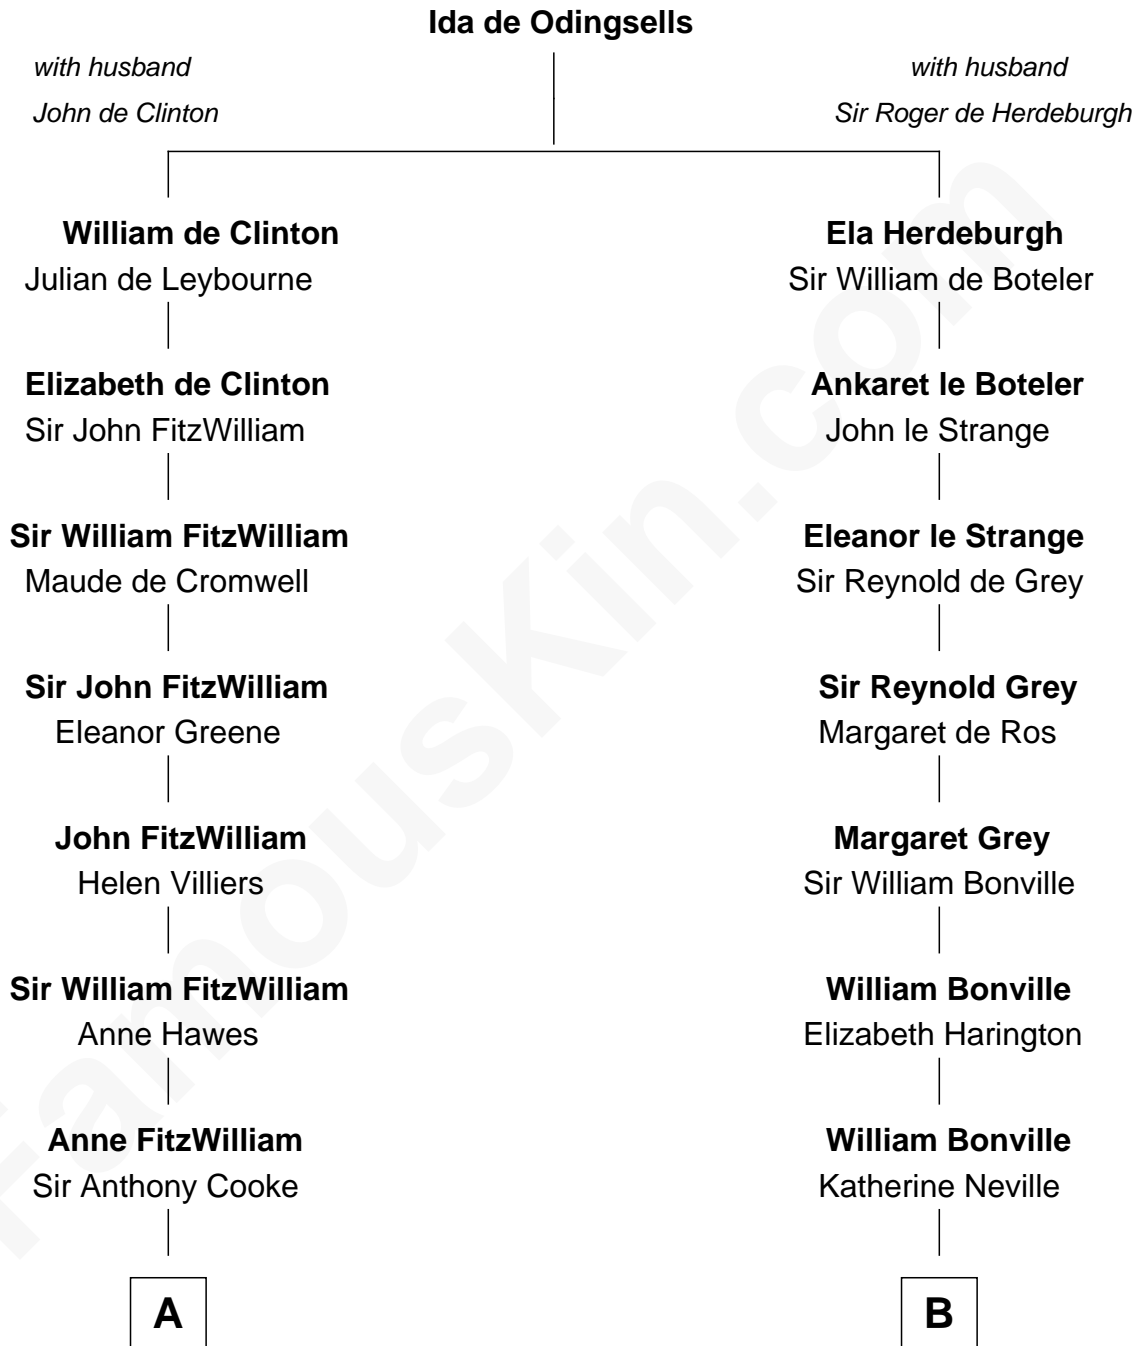

FamousKin.com Relationship Chart of

Guy Ritchie

British Filmmaker

17th cousin 4 times removed of

Nicholas Gilman

Signer of the U.S. Constitution

C

Frederica Crofton

Hubert McLaughlin

Vivian Guy Ouseley McLaughlin

Edith Jane Martineau

Doris Margaretta McLaughlin

Stuart John Ritchie

John Vivian Ritchie

Amber Mary Parkinson

Guy Ritchie