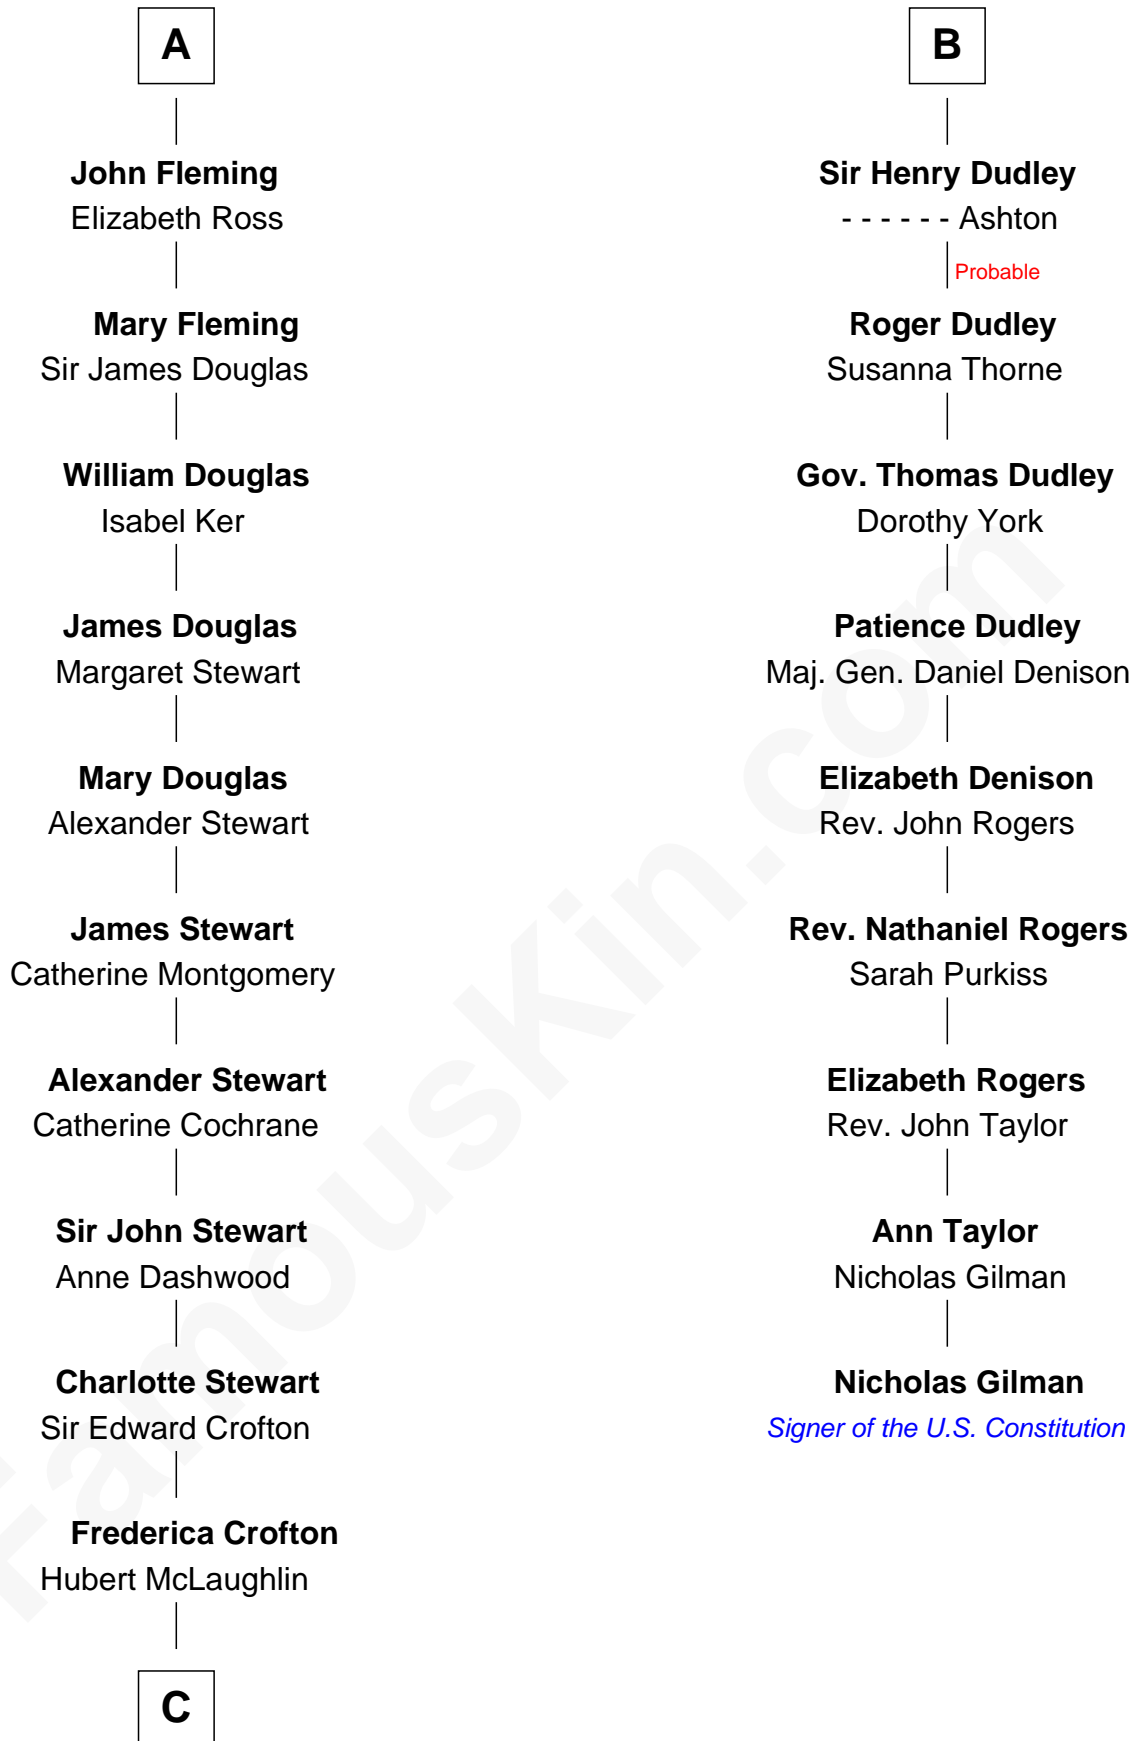

# FamousKin.com Relationship Chart of

**Guy Ritchie**

*British Filmmaker*

15th cousin 5 times removed of

**Nicholas Gilman**

*Signer of the U.S. Constitution*

**C**

—  
**Vivian Guy Ouseley McLaughlin**

Edith Jane Martineau

—  
**Doris Margaretta McLaughlin**

Stuart John Ritchie

—  
**John Vivian Ritchie**

Amber Mary Parkinson

—  
**Guy Ritchie**

*British Filmmaker*

FamousKin.com