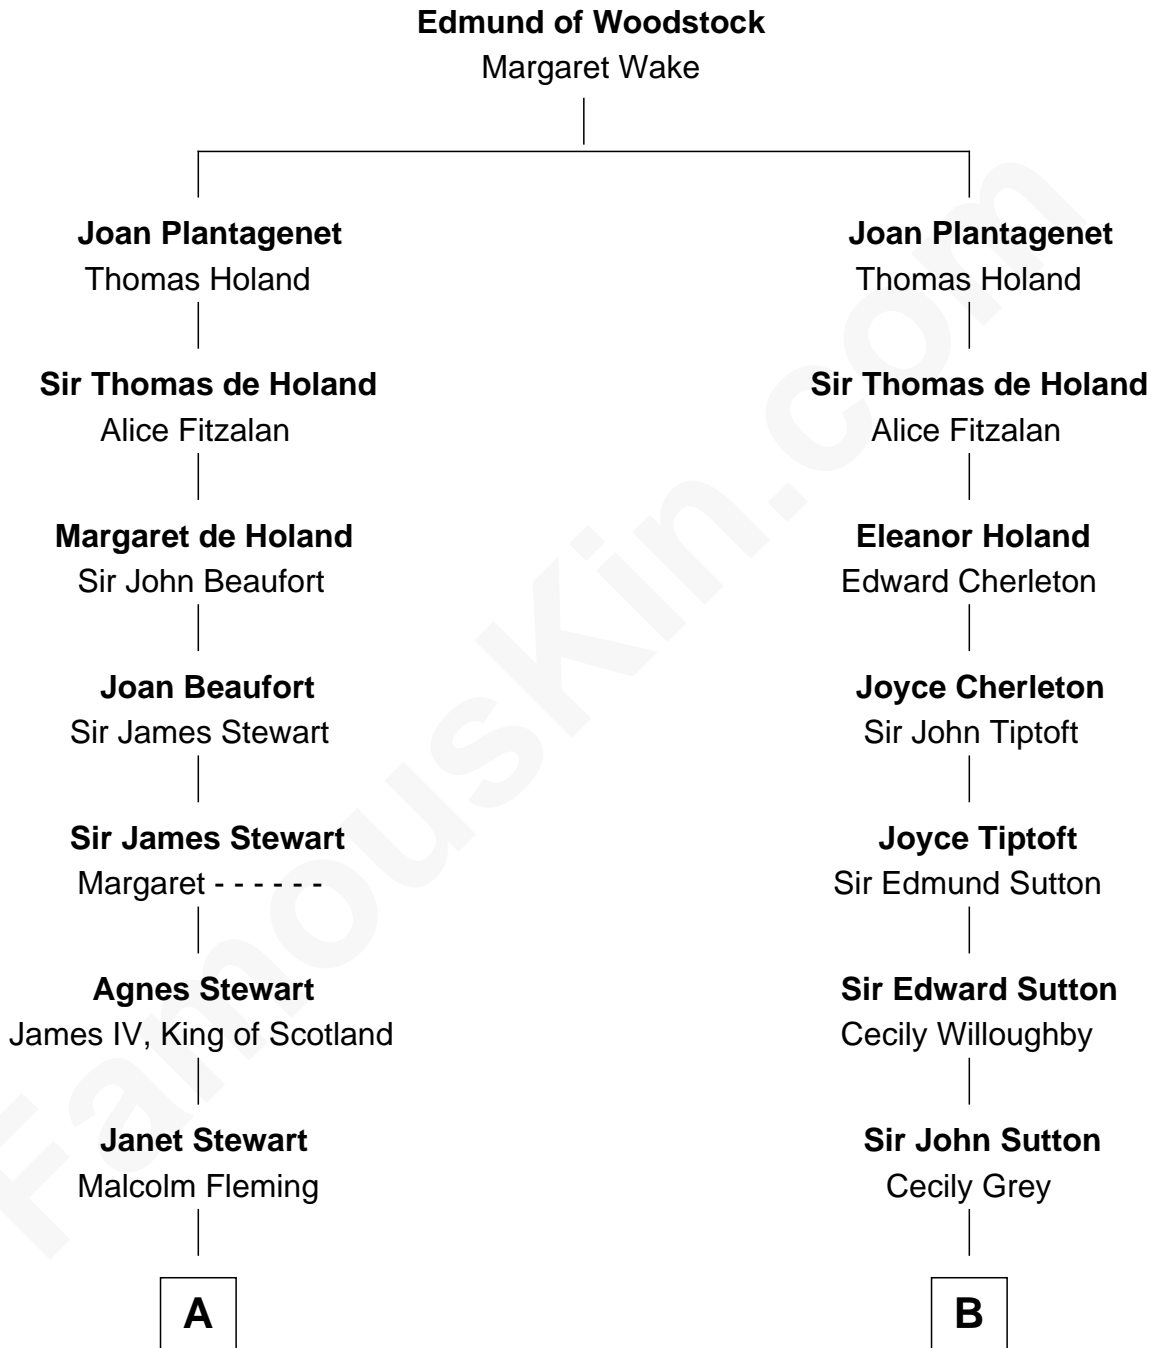

# FamousKin.com Relationship Chart of

**Guy Ritchie**

*British Filmmaker*

15th cousin 5 times removed of

**Nicholas Gilman**

*Signer of the U.S. Constitution*

**C**

—  
**Vivian Guy Ouseley McLaughlin**

Edith Jane Martineau

—  
**Doris Margaretta McLaughlin**

Stuart John Ritchie

—  
**John Vivian Ritchie**

Amber Mary Parkinson

—  
**Guy Ritchie**

*British Filmmaker*

FamousKin.com