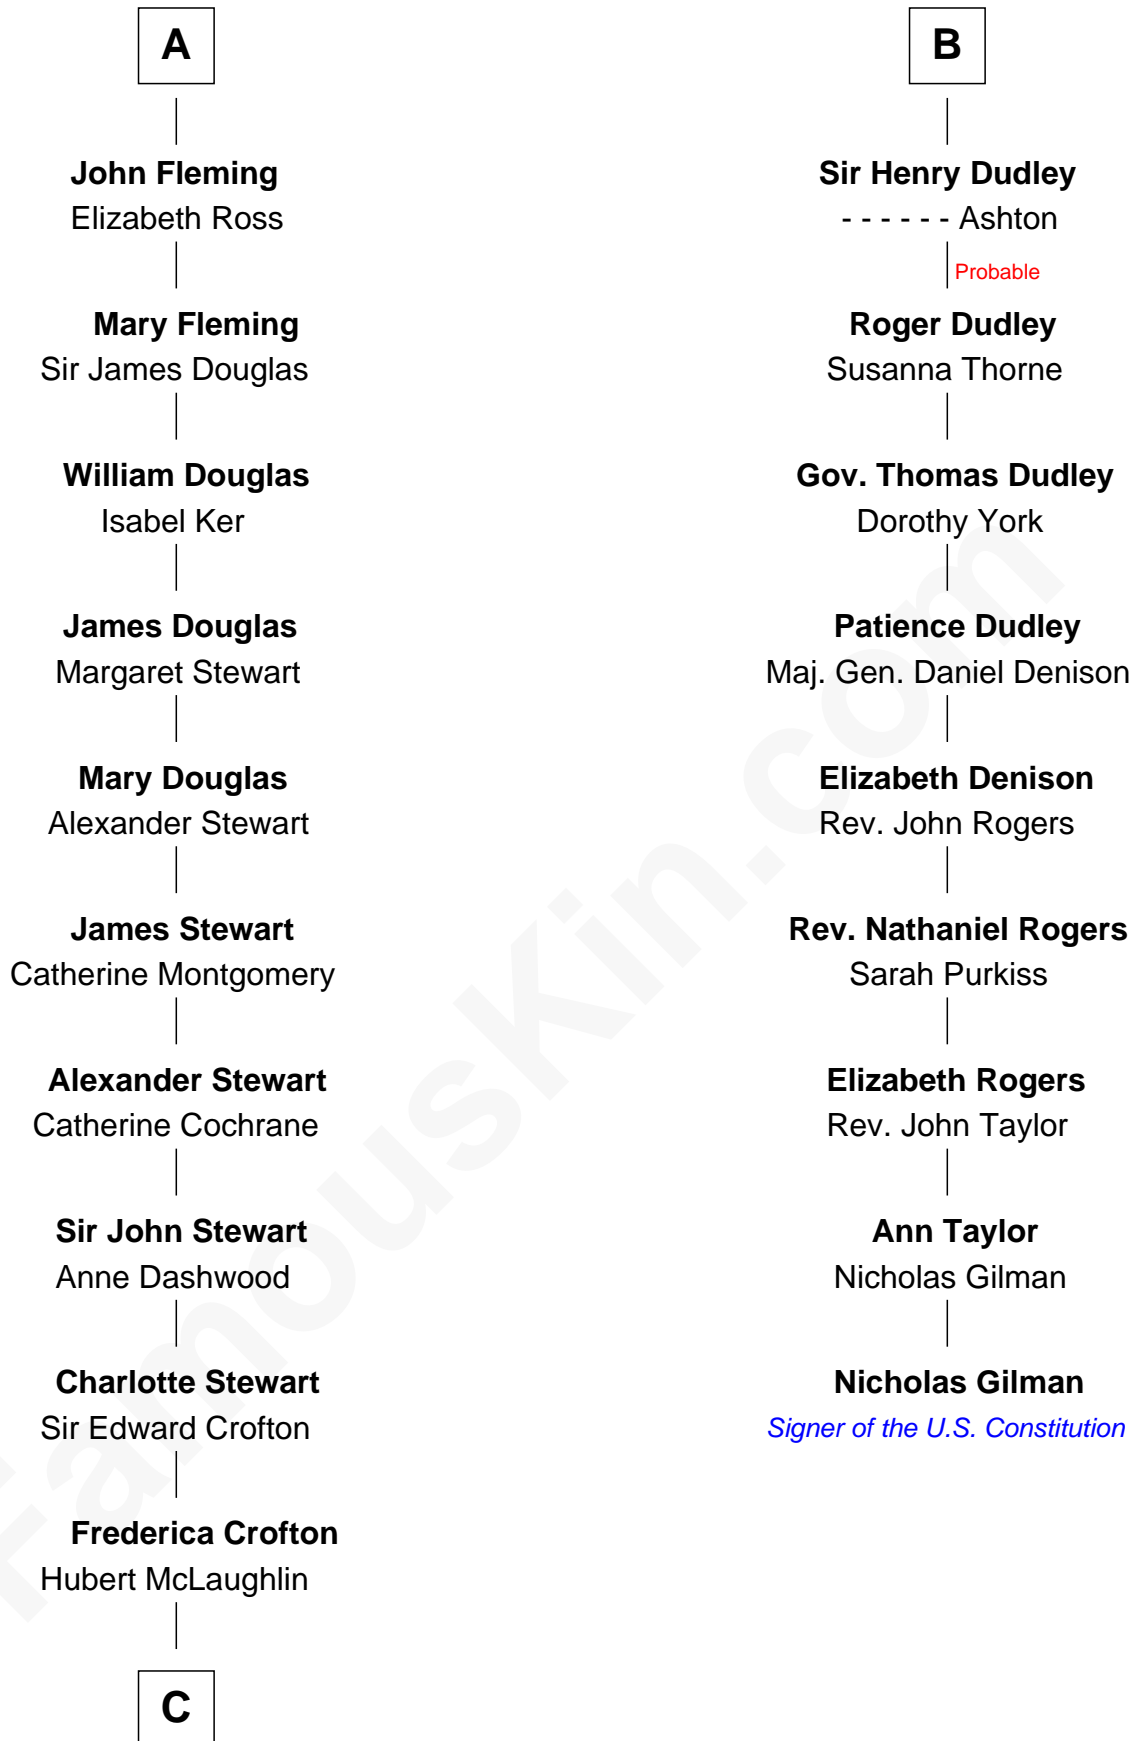

# FamousKin.com Relationship Chart of

**Guy Ritchie**

*British Filmmaker*

15th cousin 5 times removed of

**Nicholas Gilman**

*Signer of the U.S. Constitution*

**Sir Robert de Holland**

Maude la Zouche

**C**

—  
**Vivian Guy Ouseley McLaughlin**

Edith Jane Martineau

—  
**Doris Margaretta McLaughlin**

Stuart John Ritchie

—  
**John Vivian Ritchie**

Amber Mary Parkinson

—  
**Guy Ritchie**