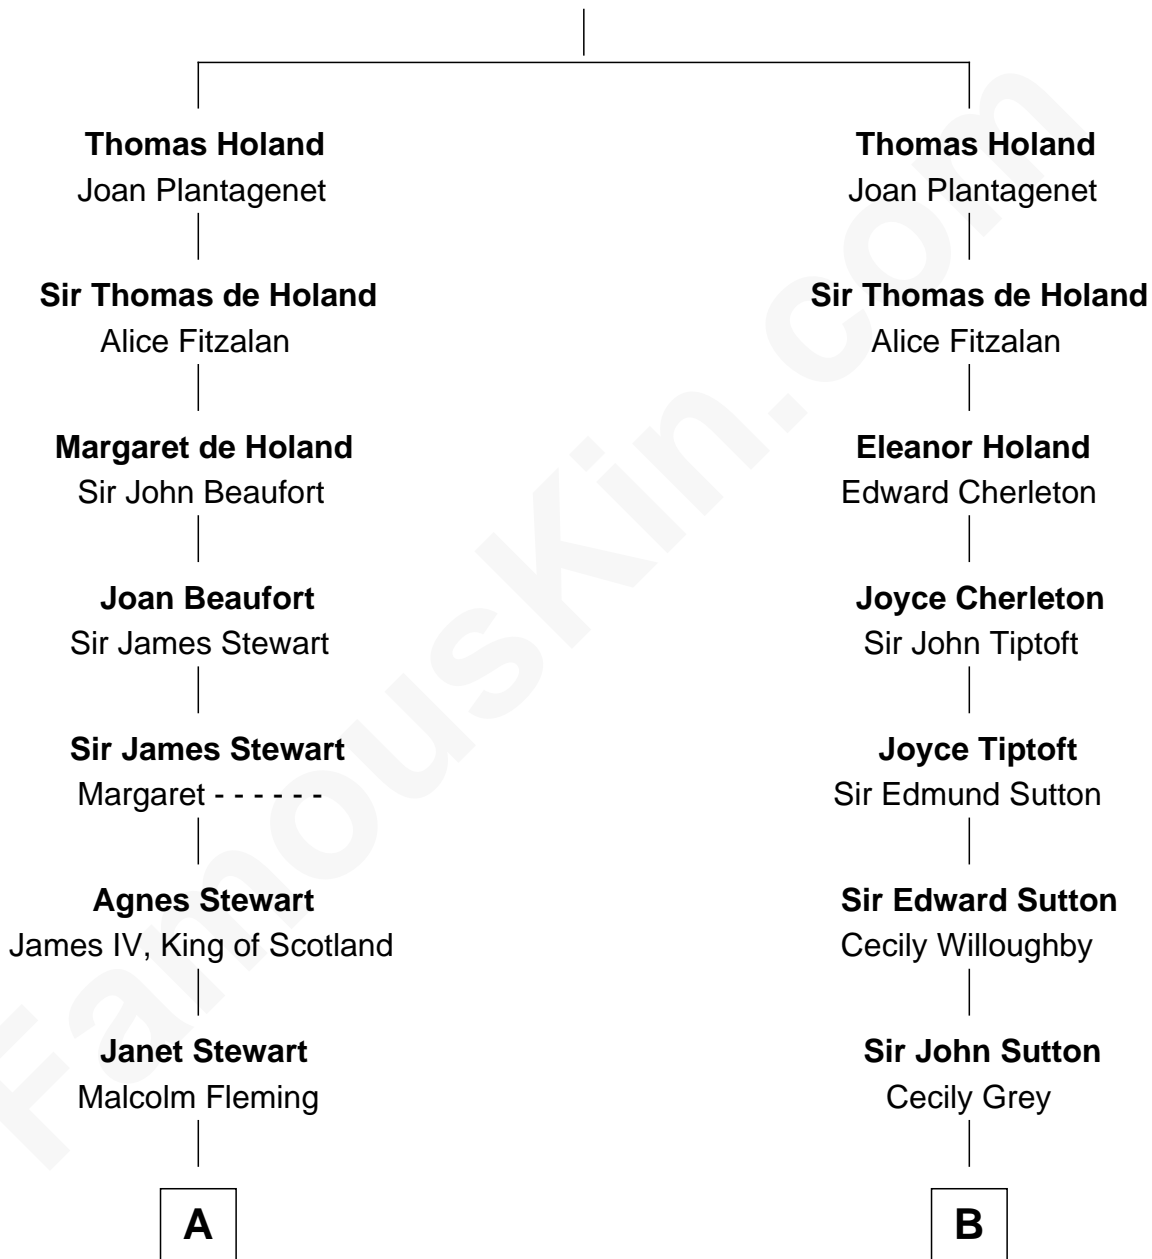

# FamousKin.com Relationship Chart of

**Guy Ritchie**

*British Filmmaker*

15th cousin 5 times removed of

**Nicholas Gilman**

*Signer of the U.S. Constitution*

**Sir Robert de Holland**

Maude la Zouche

**C**

—  
**Vivian Guy Ouseley McLaughlin**

Edith Jane Martineau

—  
**Doris Margaretta McLaughlin**

Stuart John Ritchie

—  
**John Vivian Ritchie**

Amber Mary Parkinson

—  
**Guy Ritchie**