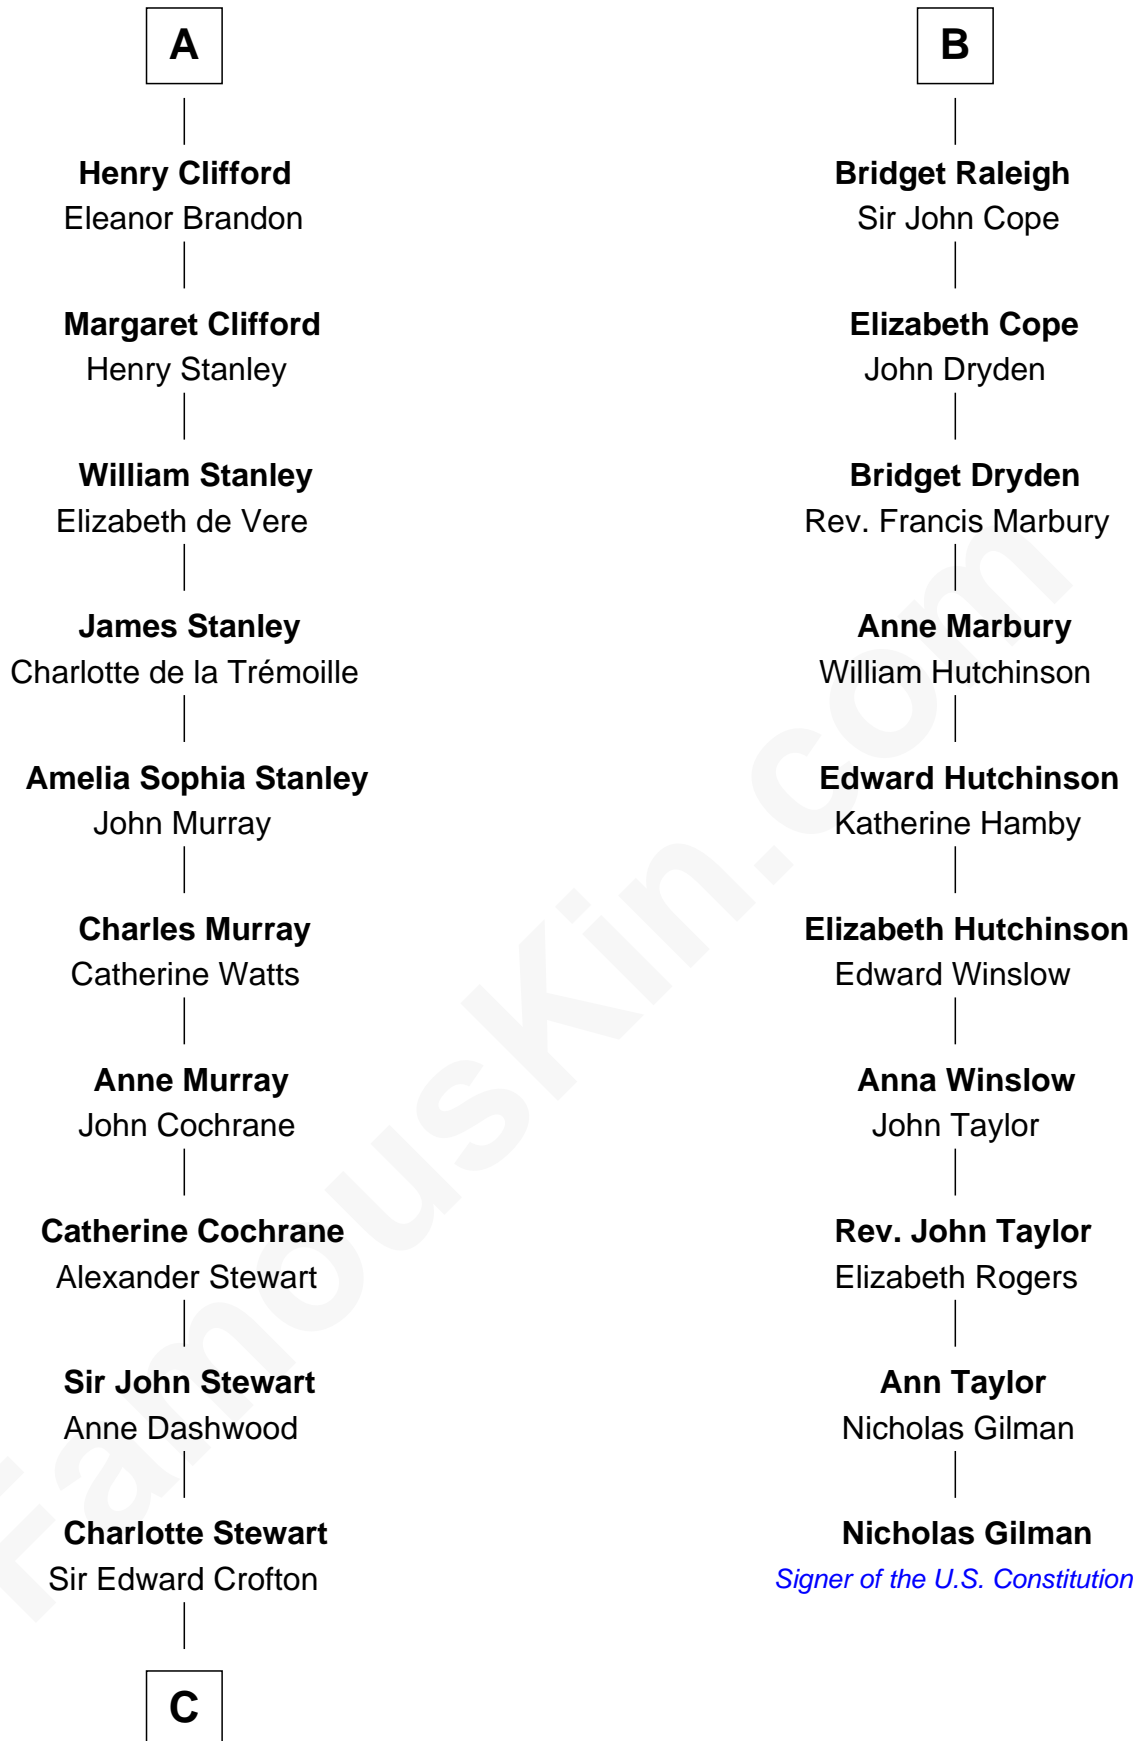

FamousKin.com Relationship Chart of

Guy Ritchie

British Filmmaker

16th cousin 5 times removed of

Nicholas Gilman

Signer of the U.S. Constitution

Hugh le Despencer

Eleanor de Clare

Eleanor Beaufort

Sir Robert Spencer

Catherine Spencer

Henry Algernon Percy

Margaret Percy

Henry Clifford

A

Sir Edward le Despencer

William Raleigh

Sir Edward Raleigh

Margaret Verney

Sir Edward Raleigh

Anne Chamberlayne

B

C

Frederica Crofton

Hubert McLaughlin

Vivian Guy Ouseley McLaughlin

Edith Jane Martineau

Doris Margareta McLaughlin

Stuart John Ritchie

John Vivian Ritchie

Amber Mary Parkinson

Guy Ritchie