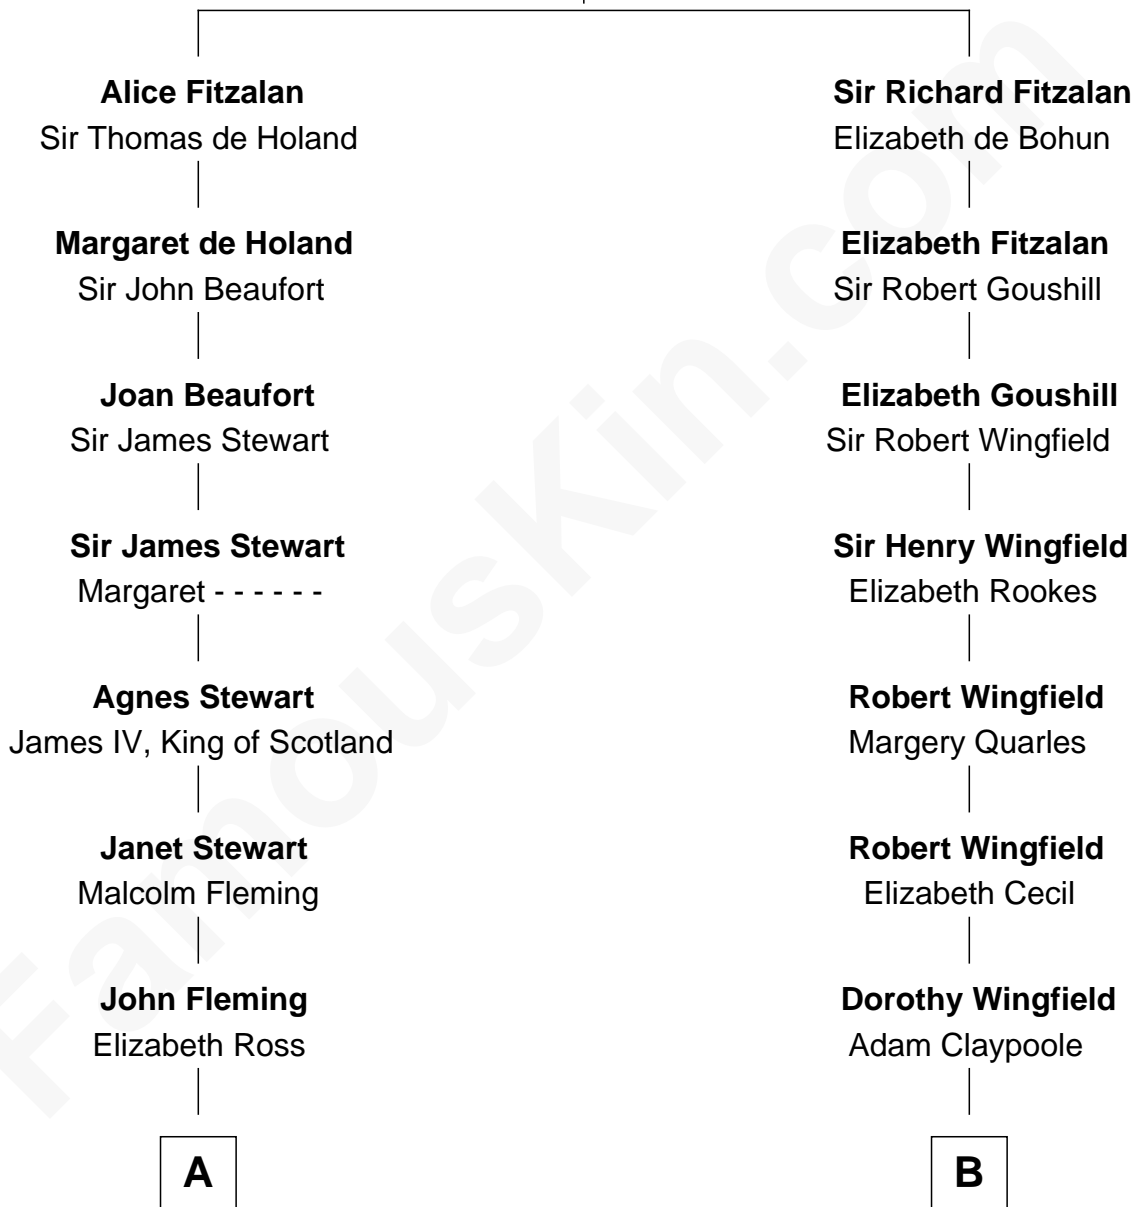

FamousKin.com Relationship Chart of

Guy Ritchie

British Filmmaker

18th cousin 1 time removed of

Valerie Bertinelli

Television Actress

Richard Fitzalan
Eleanor Plantagenet

FamousKin.com