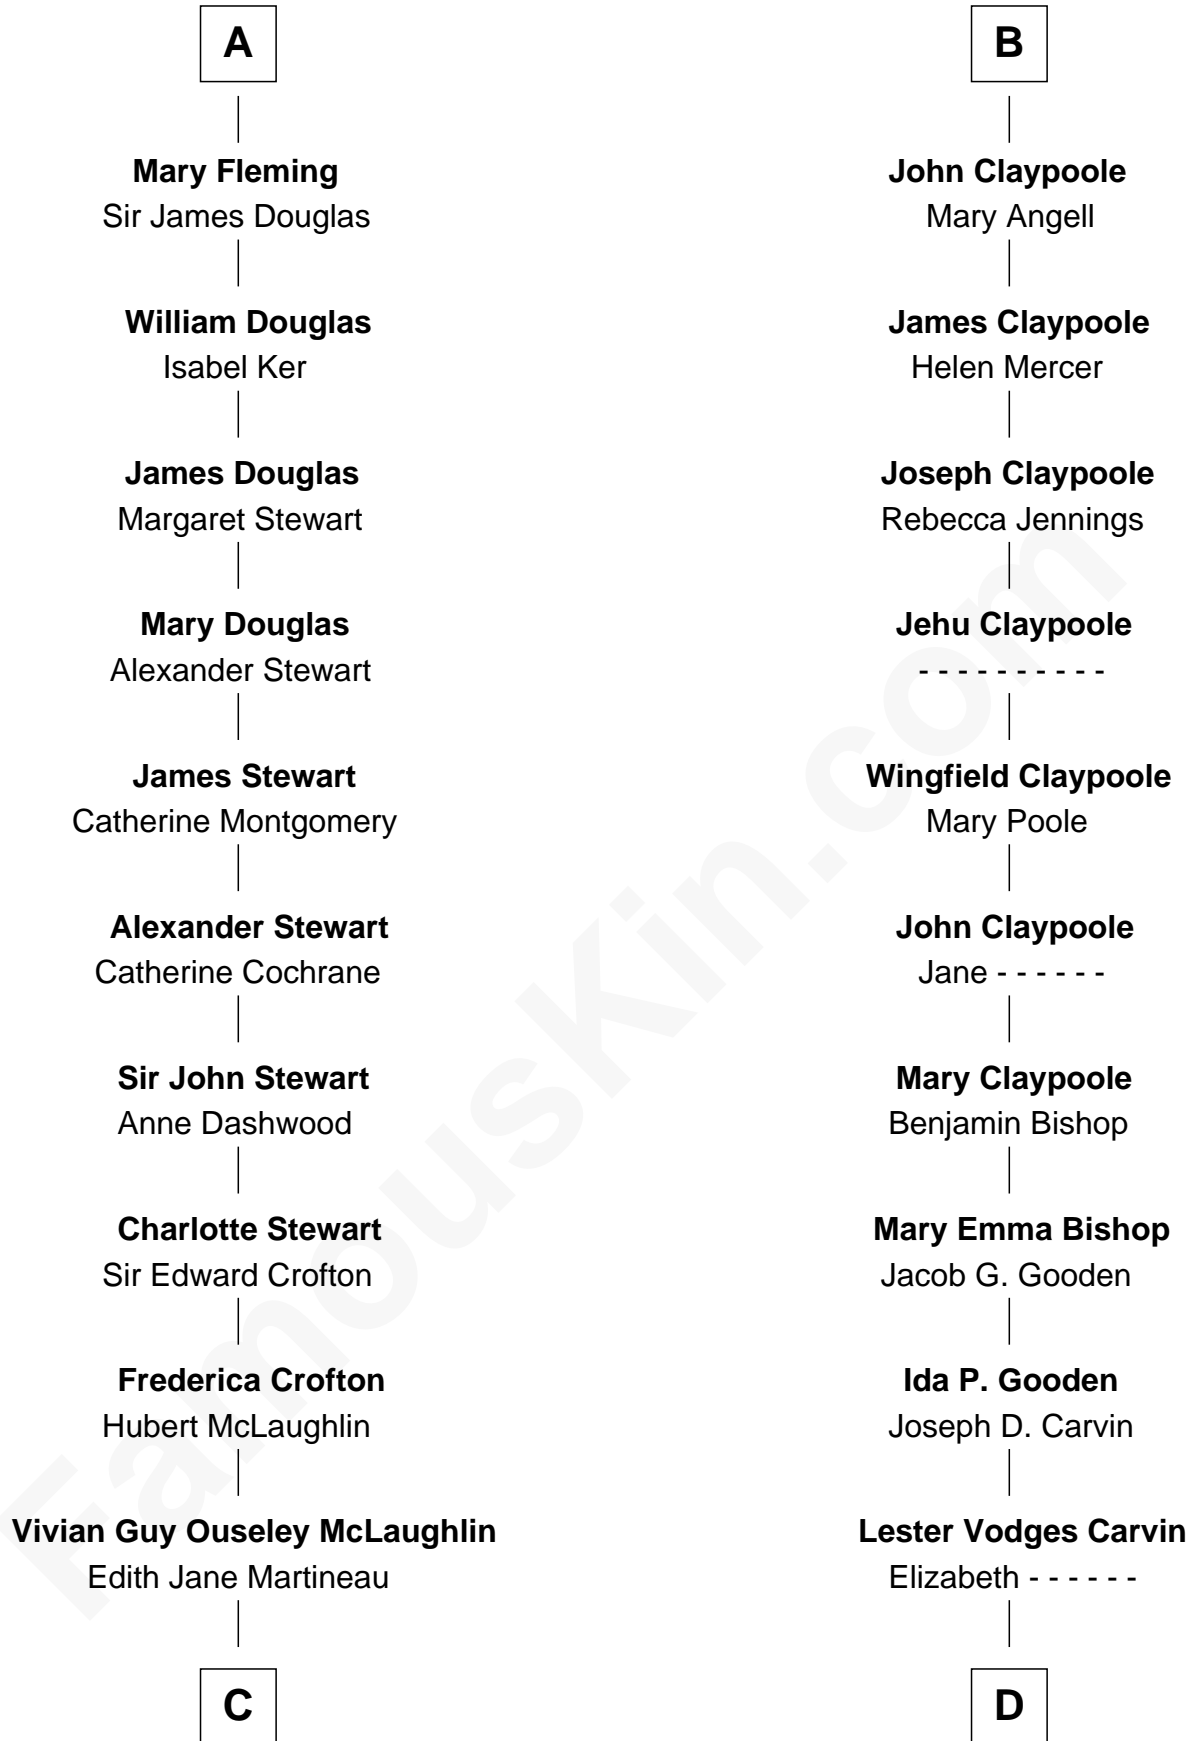

FamousKin.com Relationship Chart of

Guy Ritchie

British Filmmaker

18th cousin 1 time removed of

Valerie Bertinelli

Television Actress

Richard Fitzalan
Eleanor Plantagenet

FamousKin.com