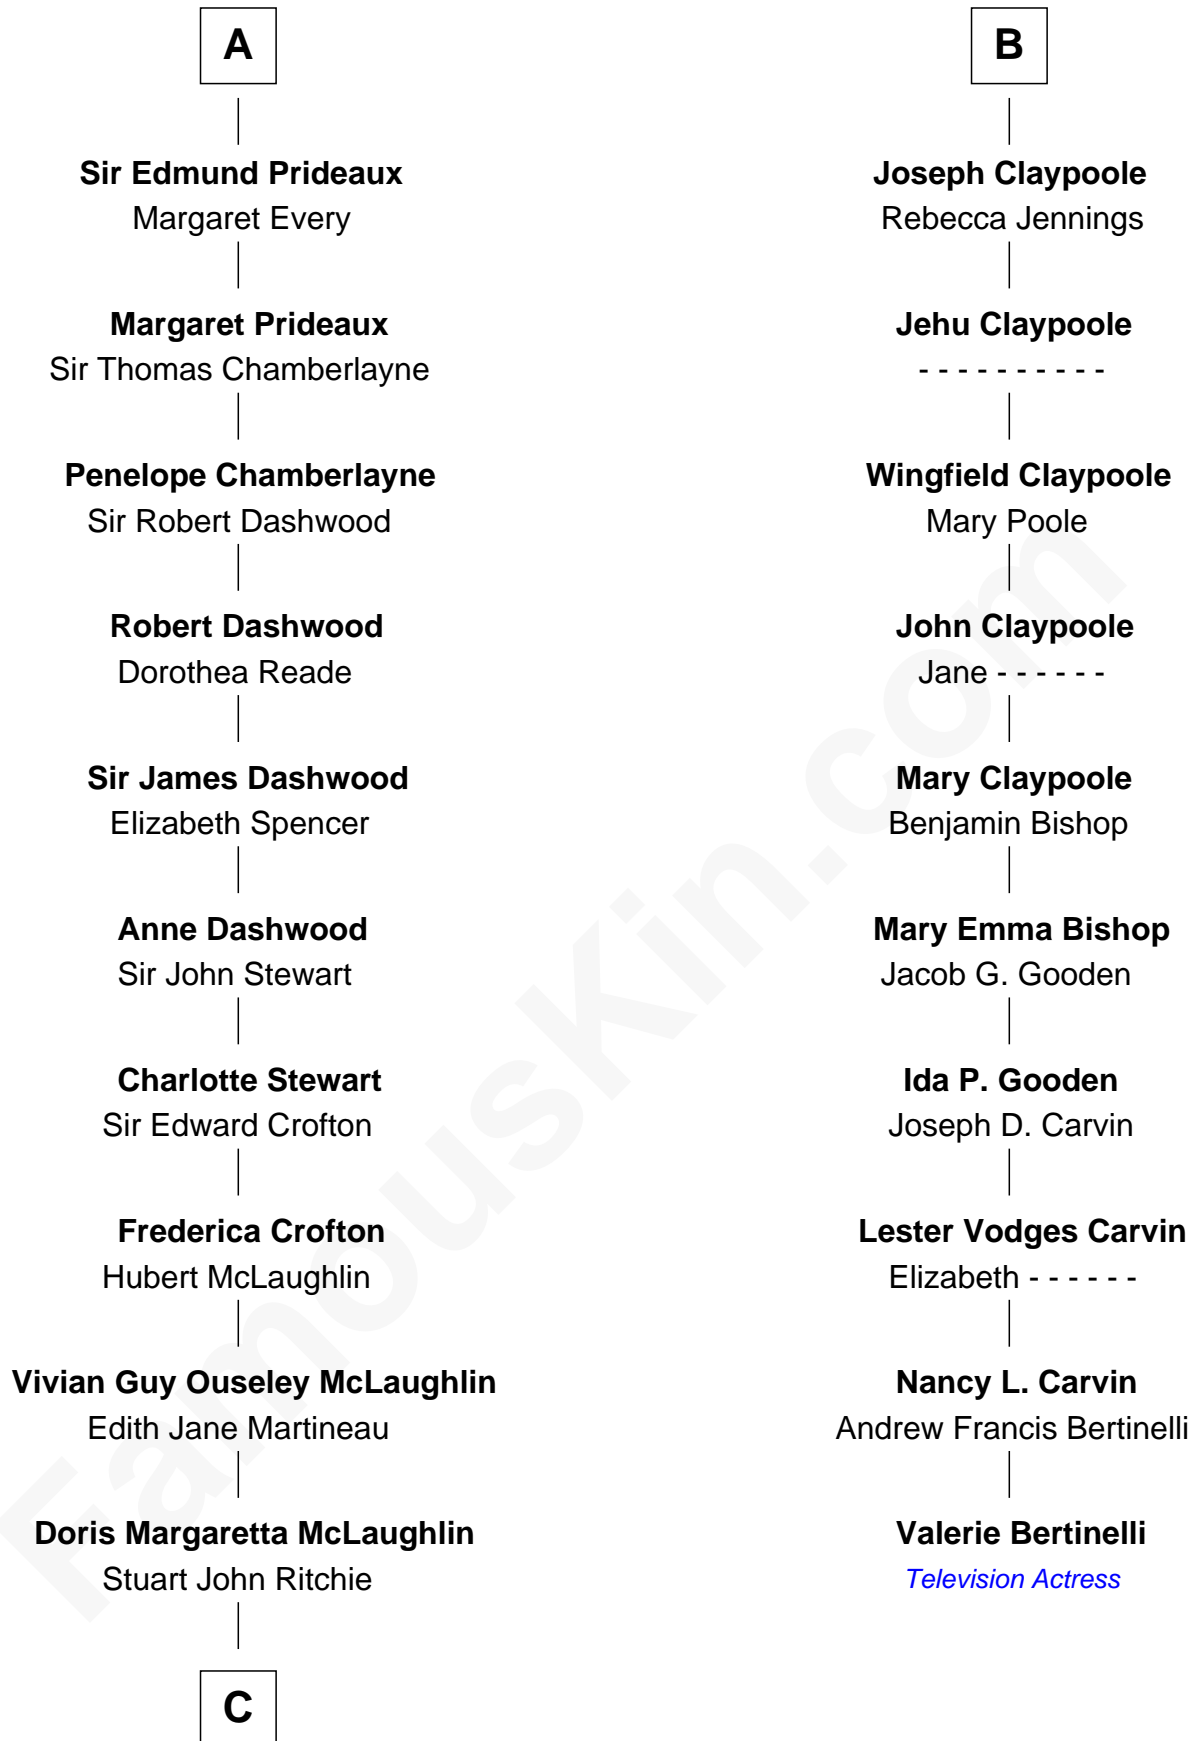

FamousKin.com Relationship Chart of

Guy Ritchie

British Filmmaker

16th cousin 2 times removed of

Valerie Bertinelli

Television Actress

Elizabeth Fitzalan

with husband
Sir Thomas Mowbray

with husband
Sir Robert Goushill

C

—
John Vivian Ritchie
Amber Mary Parkinson

—
Guy Ritchie
British Filmmaker

FamousKin.com