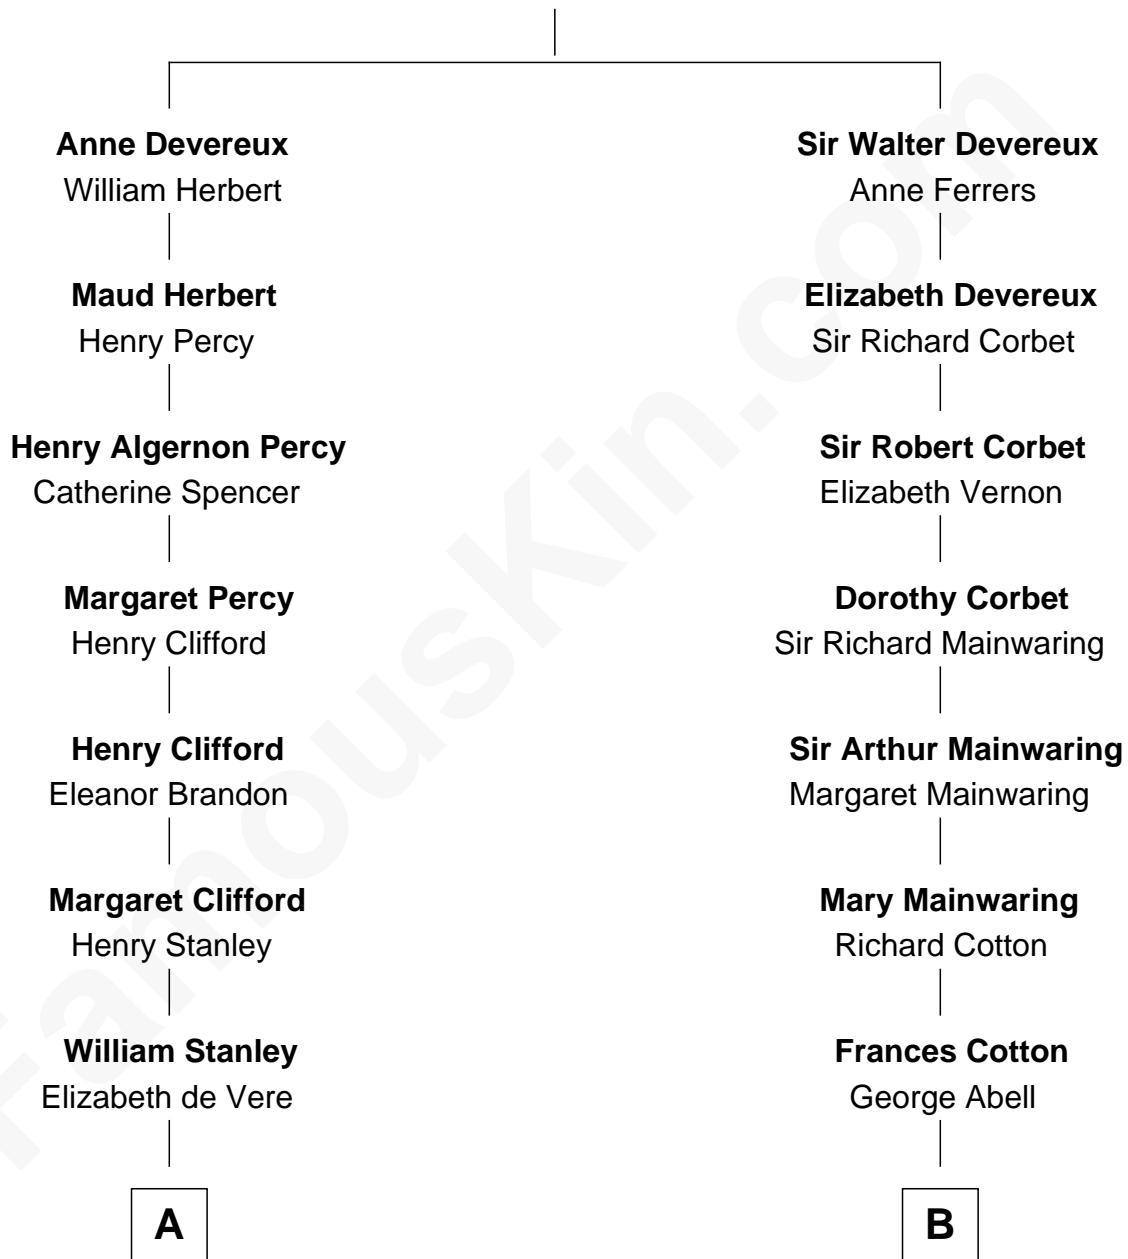

FamousKin.com Relationship Chart of

Guy Ritchie

British Filmmaker

18th cousin 1 time removed of

Richard Gere

Movie Actor

Sir Walter Devereux

Elizabeth Merbery

C

John Vivian Ritchie
Amber Mary Parkinson

Guy Ritchie
British Filmmaker

D

William Stanton Tiffany
Anna Rebecca Stevens

Doris Anna Tiffany
Homer George Gere

Richard Gere
Movie Actor

FamousKin.com