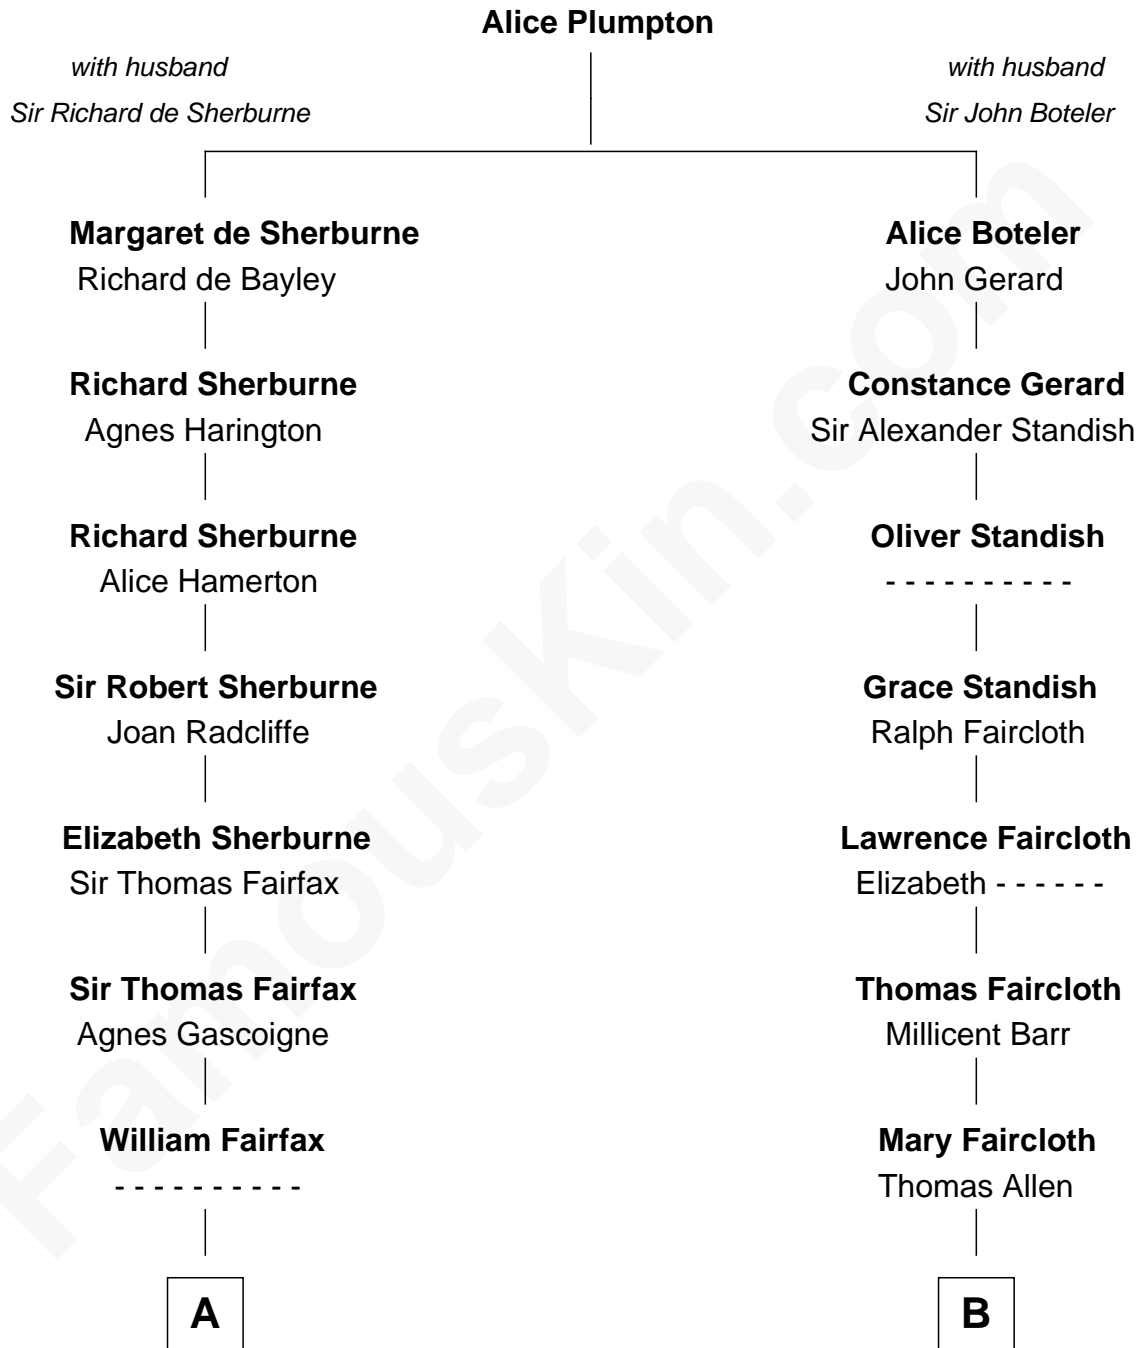

# FamousKin.com Relationship Chart of

**Guy Ritchie**  
*British Filmmaker*

19th cousin of

**Matt Damon**  
*Movie Actor*

FamousKin.com