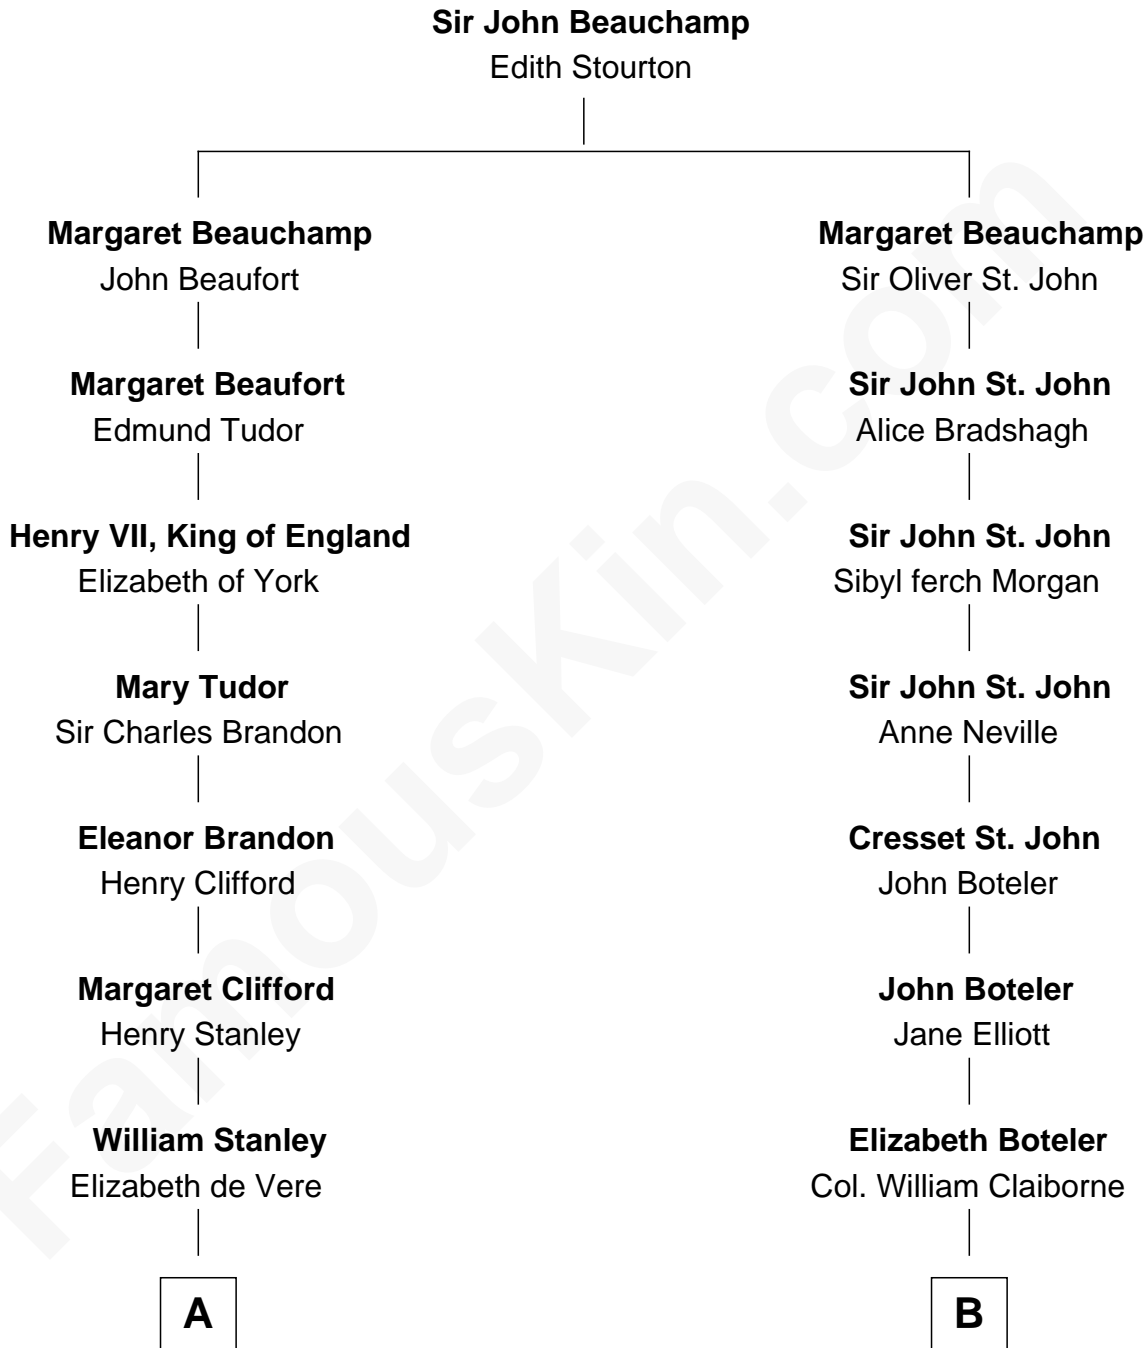

FamousKin.com Relationship Chart of

Guy Ritchie

British Filmmaker

15th cousin 3 times removed of

Liz Claiborne

Fashion Designer and Founder of Liz Claiborne Inc.

C

—
John Vivian Ritchie
Amber Mary Parkinson

—
Guy Ritchie
British Filmmaker

FamousKin.com