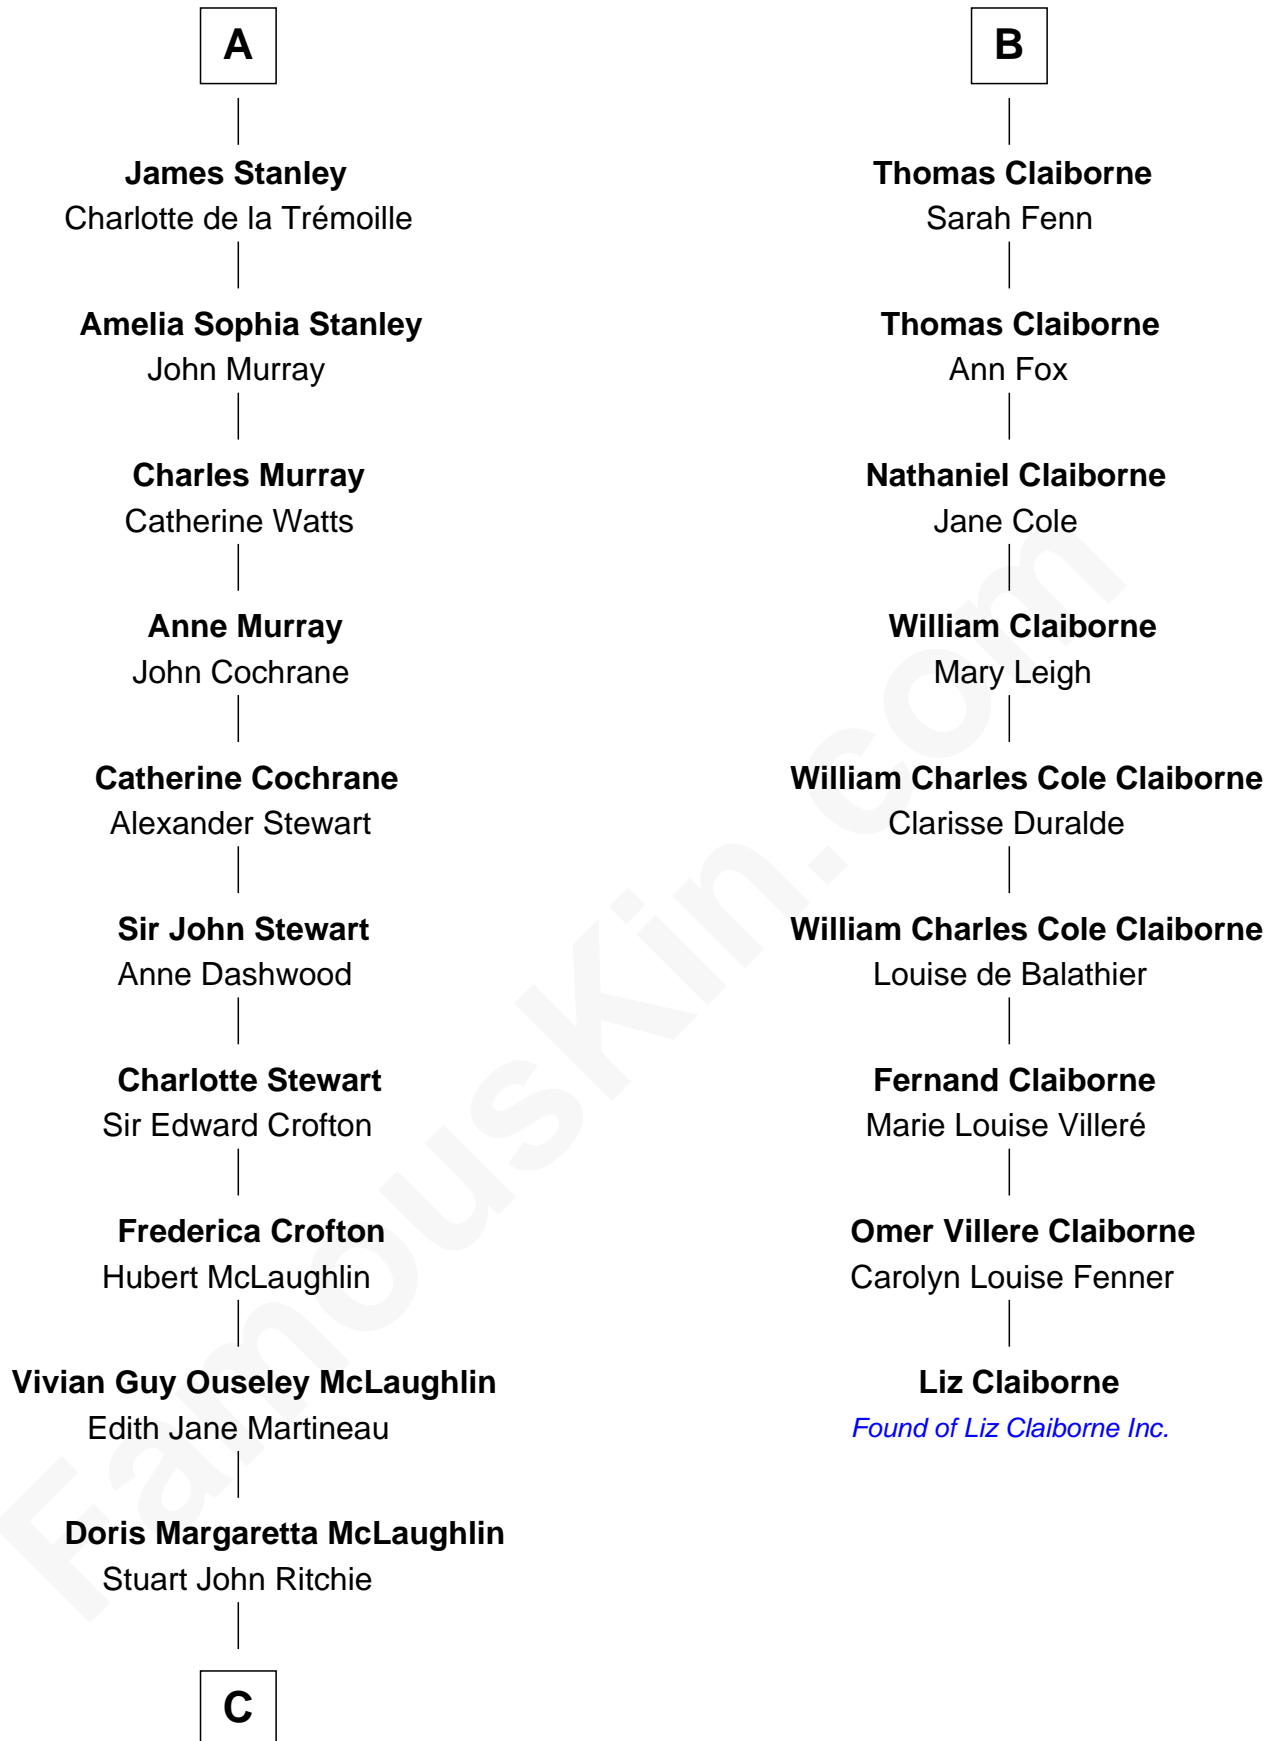

FamousKin.com Relationship Chart of

Guy Ritchie

British Filmmaker

15th cousin 3 times removed of

Liz Claiborne

Fashion Designer and Founder of Liz Claiborne Inc.

C

—
John Vivian Ritchie
Amber Mary Parkinson