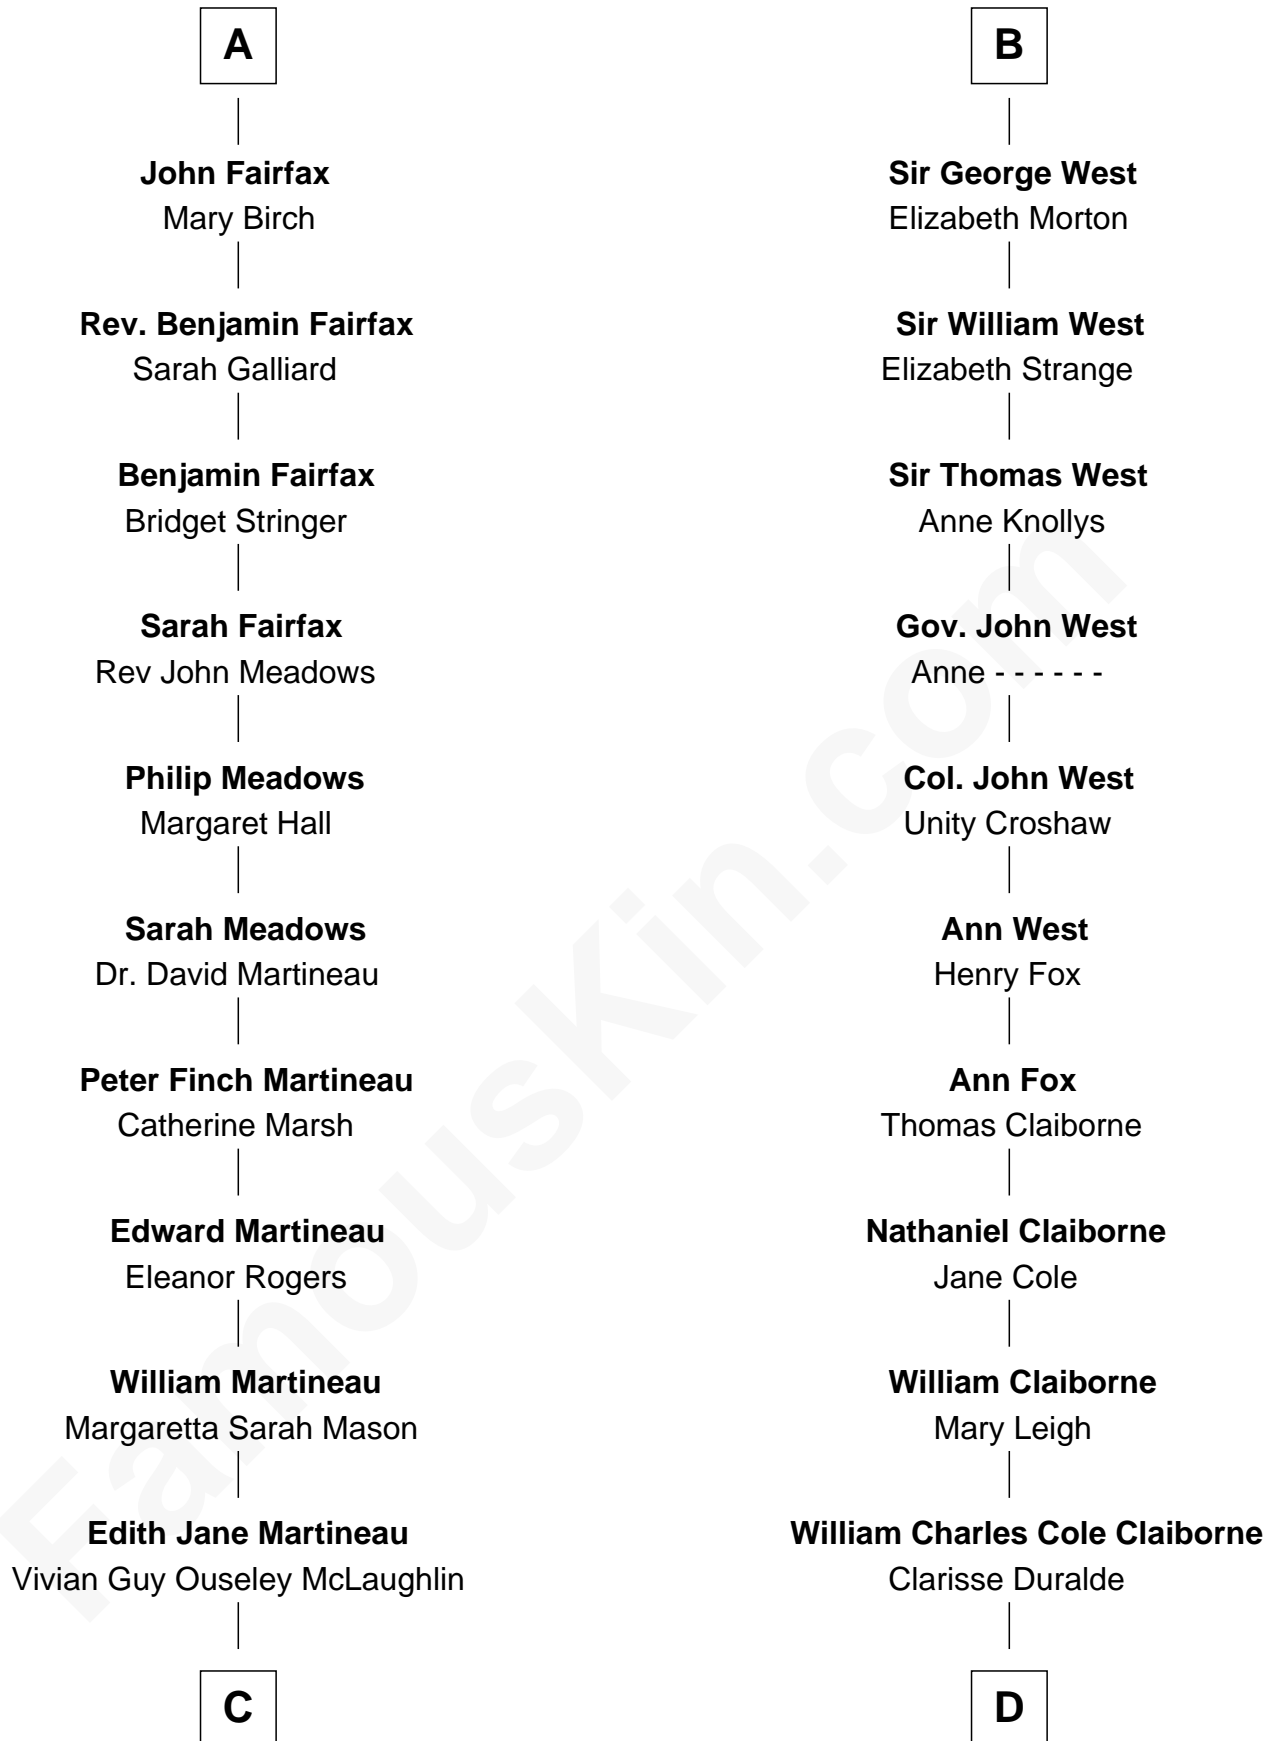

FamousKin.com Relationship Chart of

Guy Ritchie

British Filmmaker

19th cousin 1 time removed of

Liz Claiborne

Fashion Designer and Founder of Liz Claiborne Inc.

C

Doris Margareta McLaughlin

Stuart John Ritchie

John Vivian Ritchie

Amber Mary Parkinson

Guy Ritchie

British Filmmaker

D

William Charles Cole Claiborne

Louise de Balathier