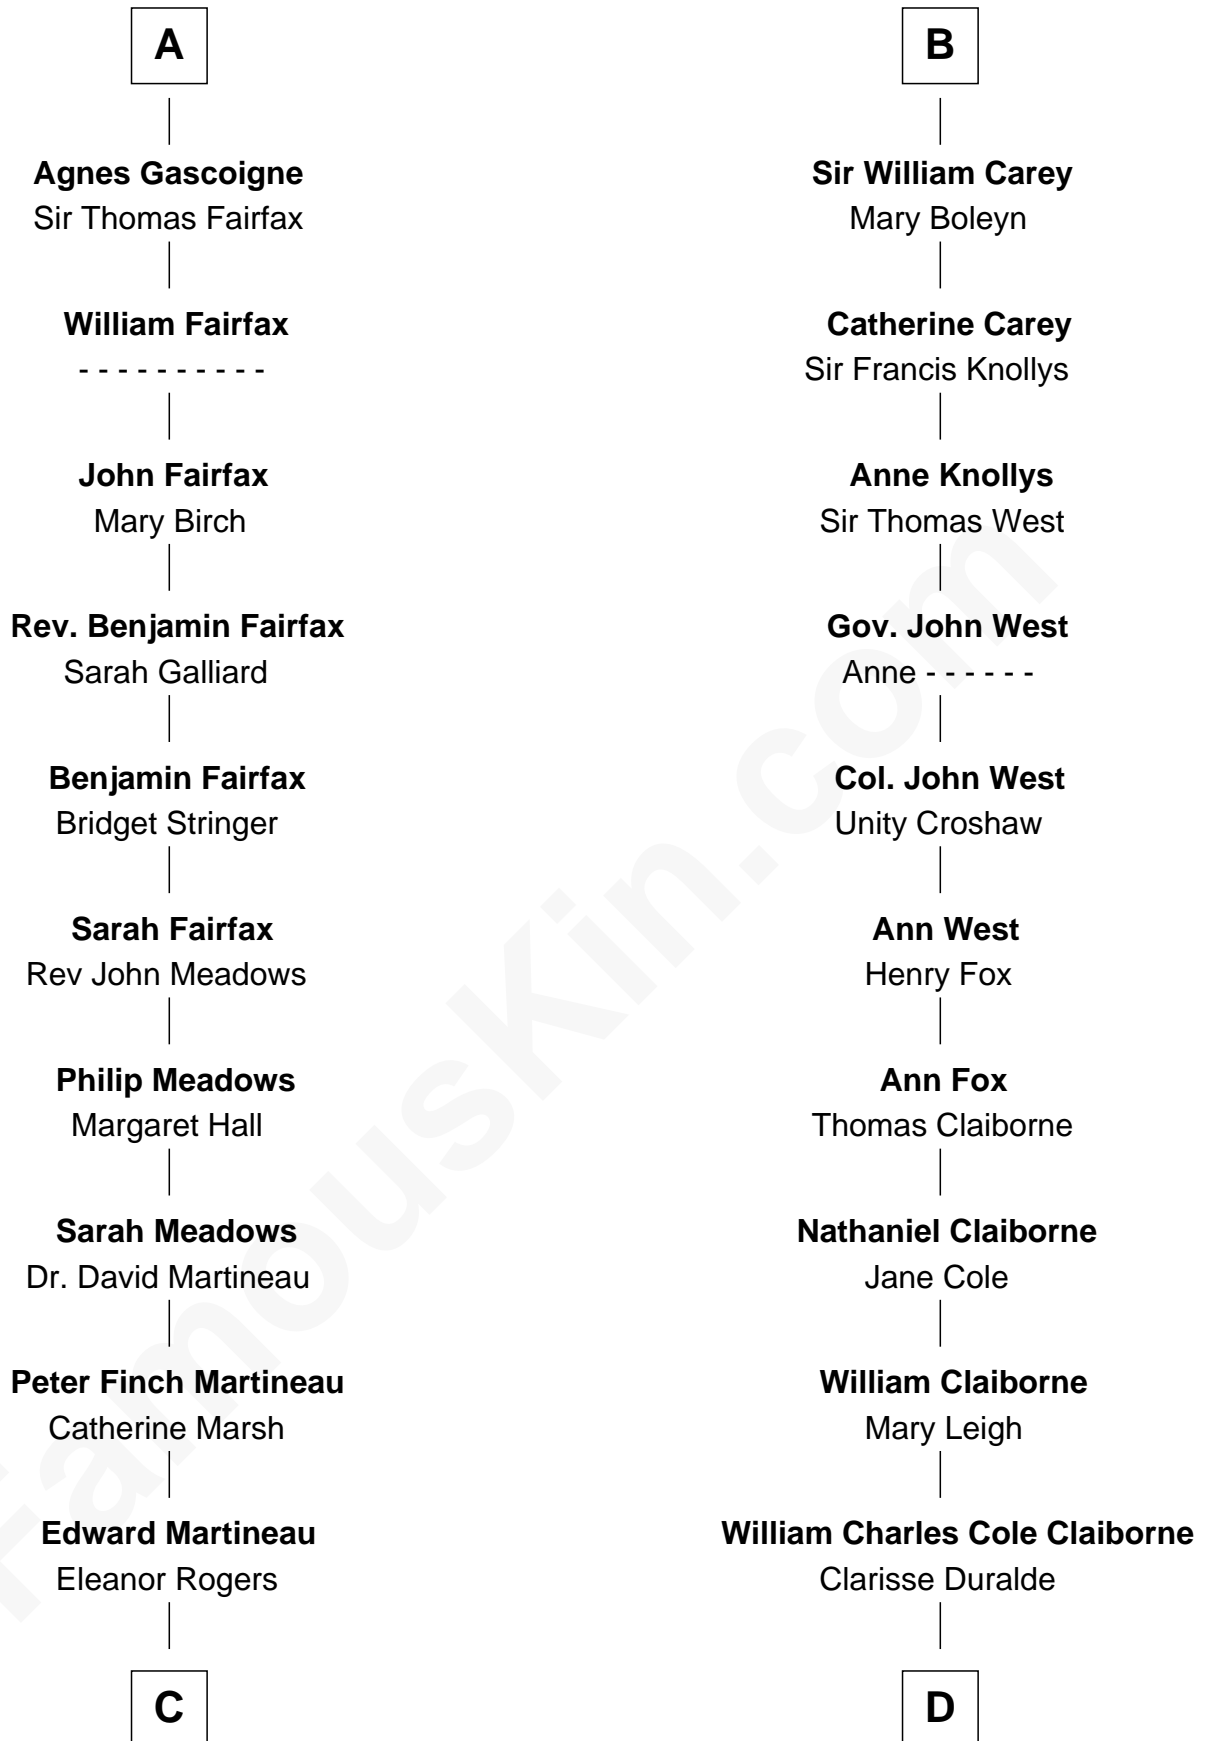

# FamousKin.com Relationship Chart of

**Guy Ritchie**

*British Filmmaker*

20th cousin 1 time removed of

**Liz Claiborne**

*Fashion Designer and Founder of Liz Claiborne Inc.*

**Roger de Mortimer**

Joan de Geneville

**Sir Edmund Mortimer**  
Elizabeth de Badlesmere

**Sir Roger de Mortimer**  
Philippa de Montagu

**Edmund Mortimer**  
Philippa Plantagenet

**Elizabeth Mortimer**  
Sir Henry Percy

**Sir Henry Percy**  
Eleanor Neville

**Sir Henry Percy**  
Eleanor Poynings

**Margaret Percy**  
Sir William Gascoigne

**A**

**Margaret de Mortimer**  
Thomas de Berkeley

**Maurice de Berkeley**  
Elizabeth le Despencer

**Thomas de Berkeley**  
Margaret de Lisle

**Elizabeth de Berkeley**  
Richard de Beauchamp

**Eleanor Beauchamp**  
Edmund Beaufort

**Eleanor Beaufort**  
Sir Robert Spencer

**Margaret Spencer**  
Sir Thomas Carey

**B**

**C**

**William Martineau**  
Margaretta Sarah Mason