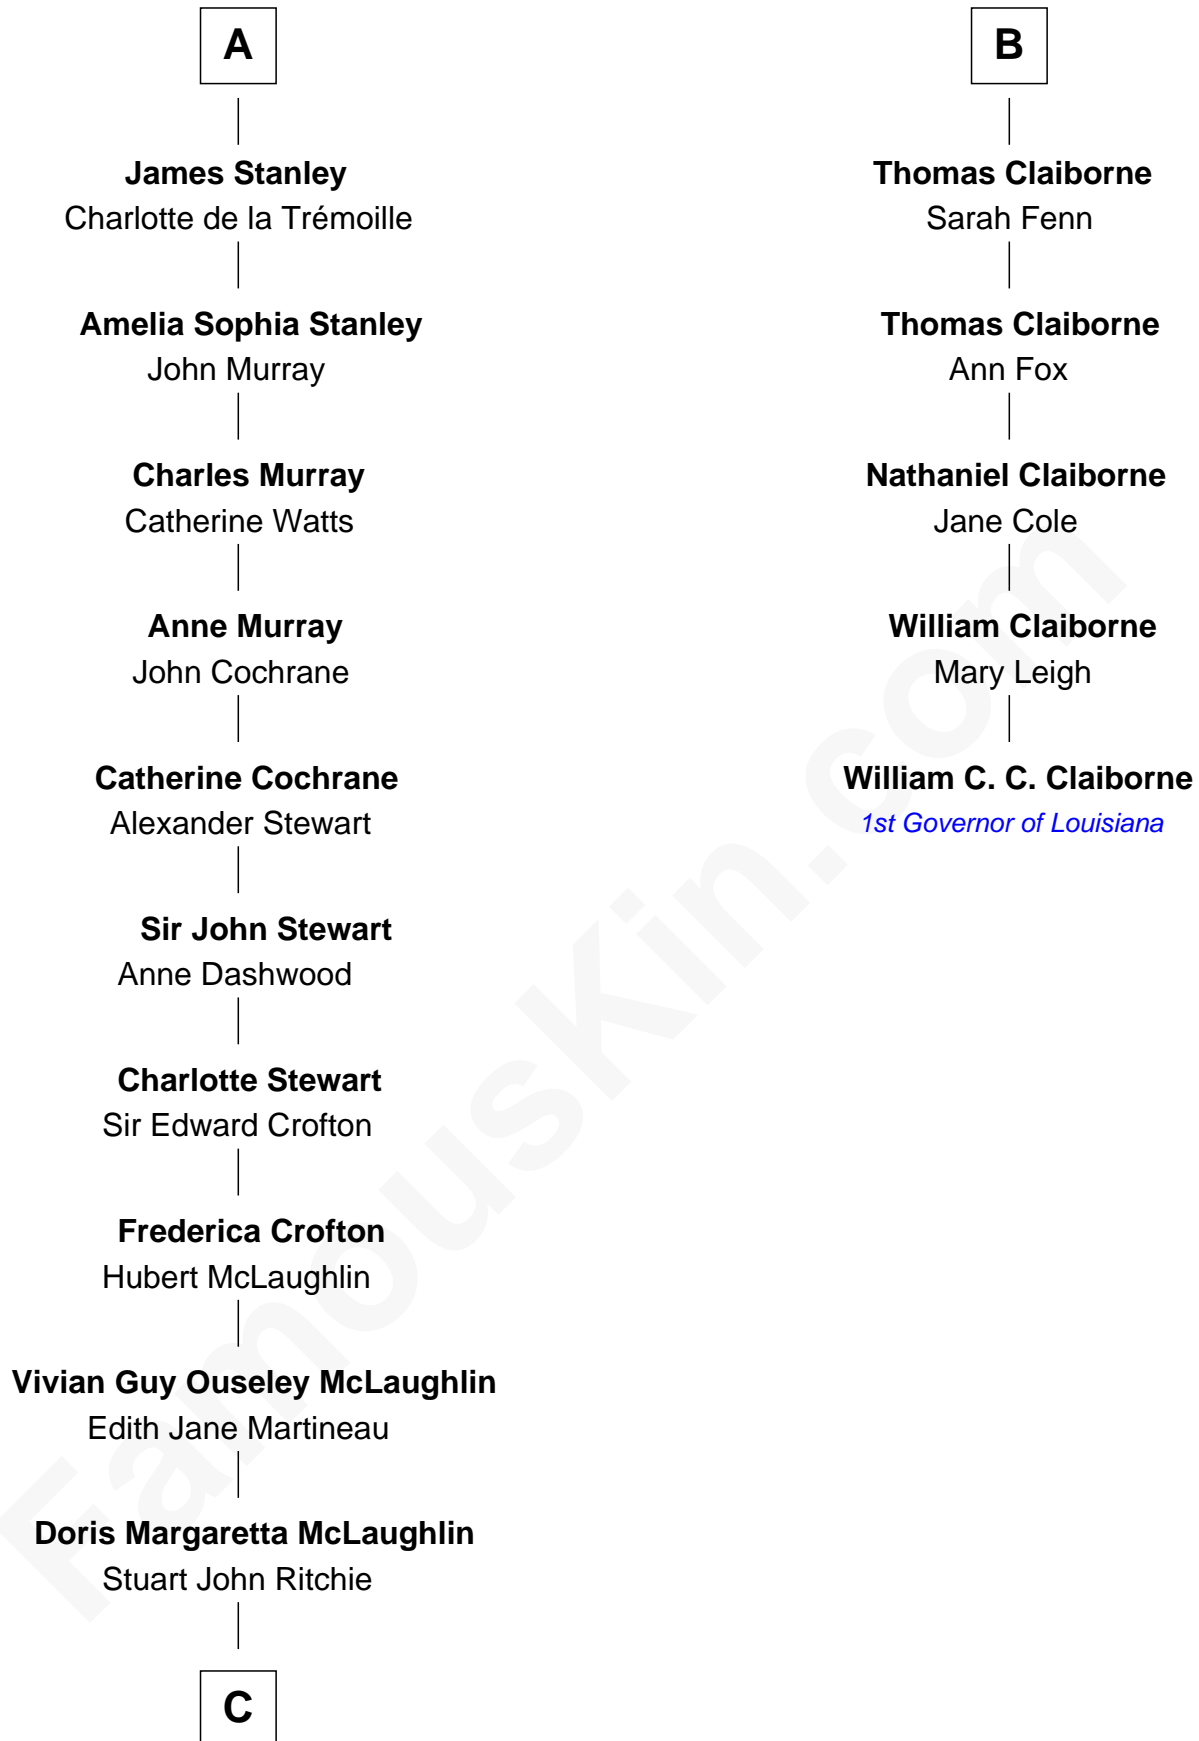

FamousKin.com Relationship Chart of

Guy Ritchie

British Filmmaker

11th cousin 7 times removed of

William C. C. Claiborne

1st Governor of Louisiana

Sir John Beauchamp

Edith Stourton

C

—
John Vivian Ritchie
Amber Mary Parkinson

—
Guy Ritchie
British Filmmaker

FamousKin.com