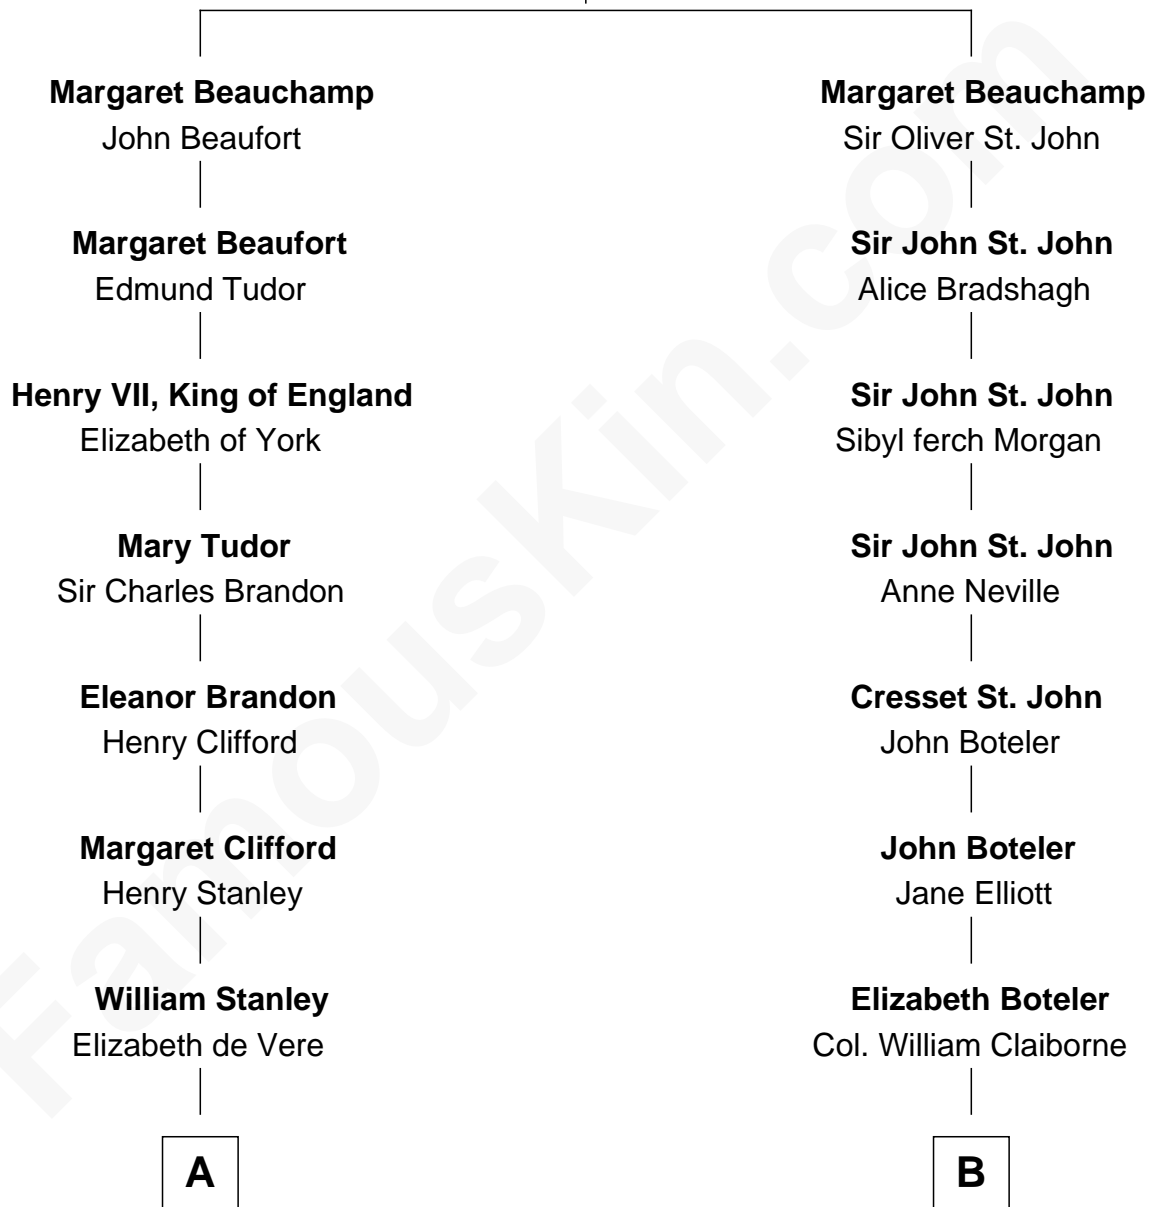

FamousKin.com Relationship Chart of

Guy Ritchie

British Filmmaker

11th cousin 7 times removed of

William C. C. Claiborne

1st Governor of Louisiana

Sir John Beauchamp

Edith Stourton

C

—
John Vivian Ritchie
Amber Mary Parkinson

—
Guy Ritchie
British Filmmaker

FamousKin.com