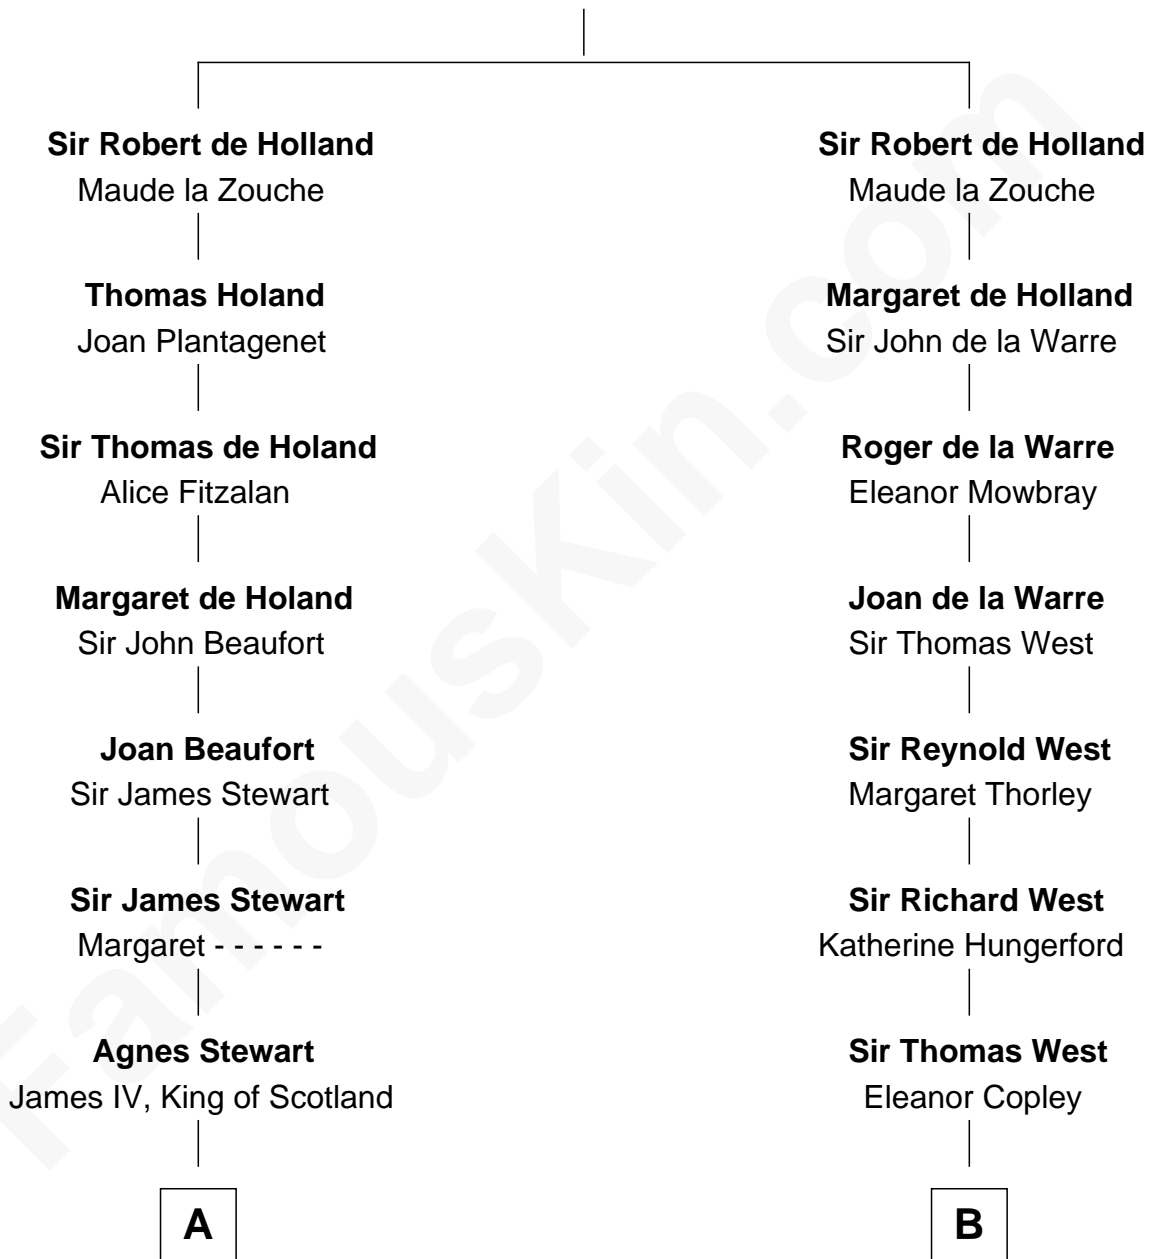

FamousKin.com Relationship Chart of

Guy Ritchie

British Filmmaker

16th cousin 5 times removed of

William C. C. Claiborne

1st Governor of Louisiana

Sir Robert de Holland

Elizabeth Samlesbury

C

Frederica Crofton

Hubert McLaughlin

Vivian Guy Ouseley McLaughlin

Edith Jane Martineau

Doris Margaretta McLaughlin

Stuart John Ritchie

John Vivian Ritchie

Amber Mary Parkinson

Guy Ritchie

British Filmmaker