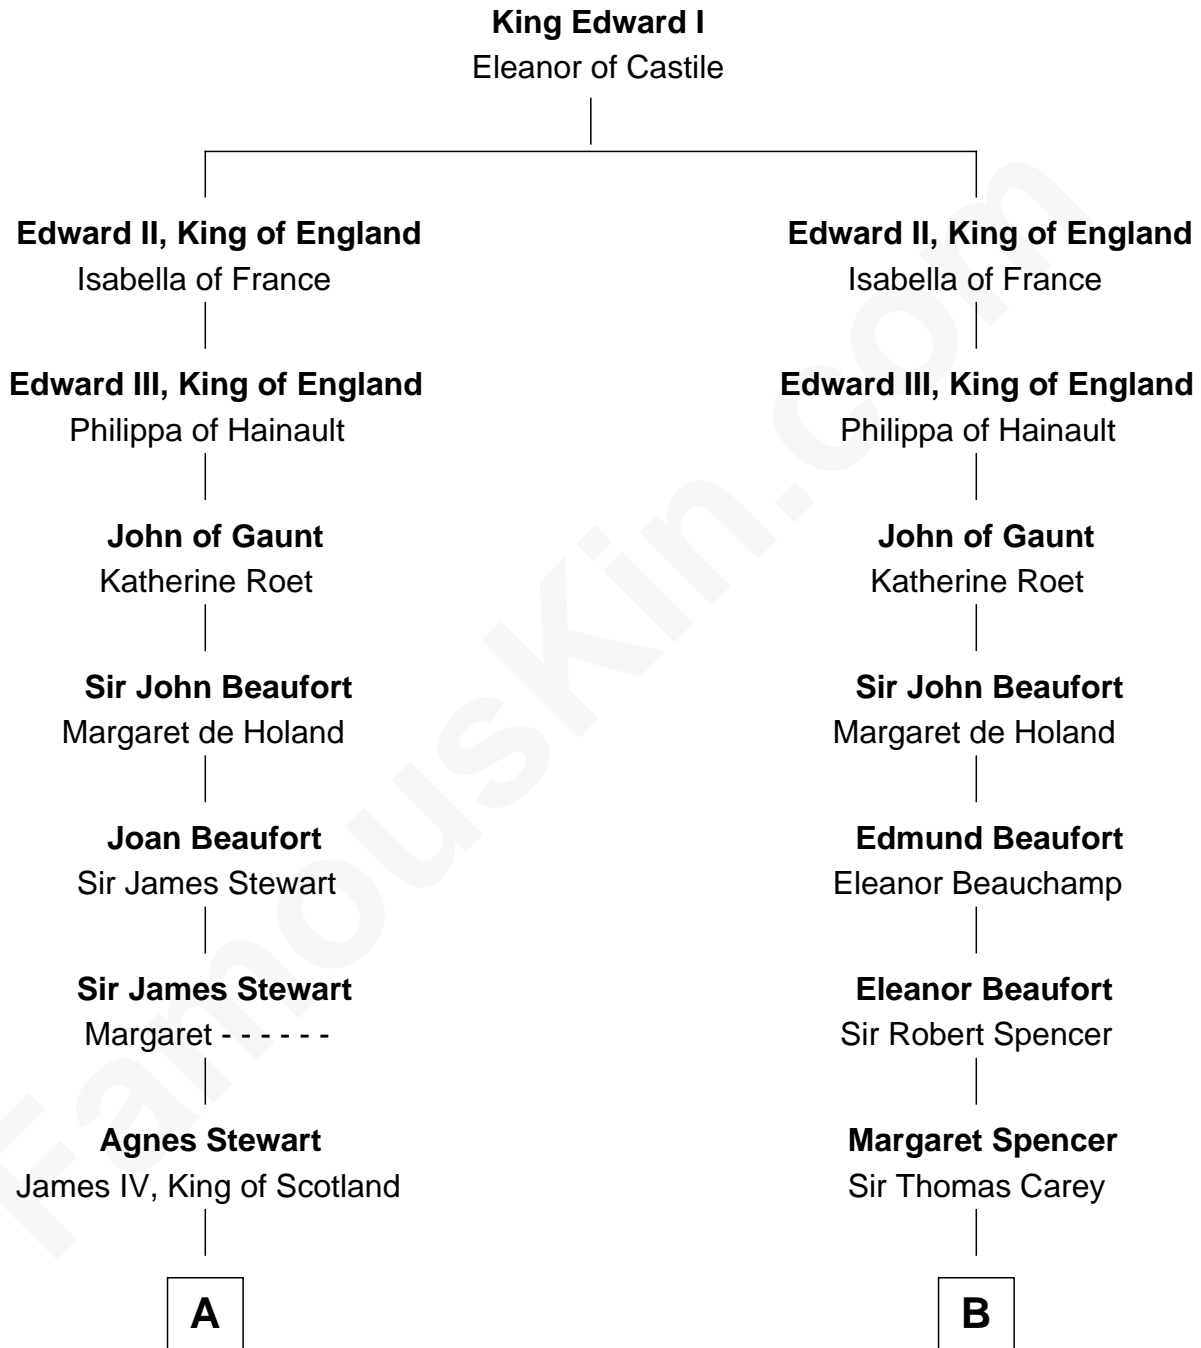

FamousKin.com Relationship Chart of

Guy Ritchie

British Filmmaker

16th cousin 5 times removed of

William C. C. Claiborne

1st Governor of Louisiana

C

Frederica Crofton