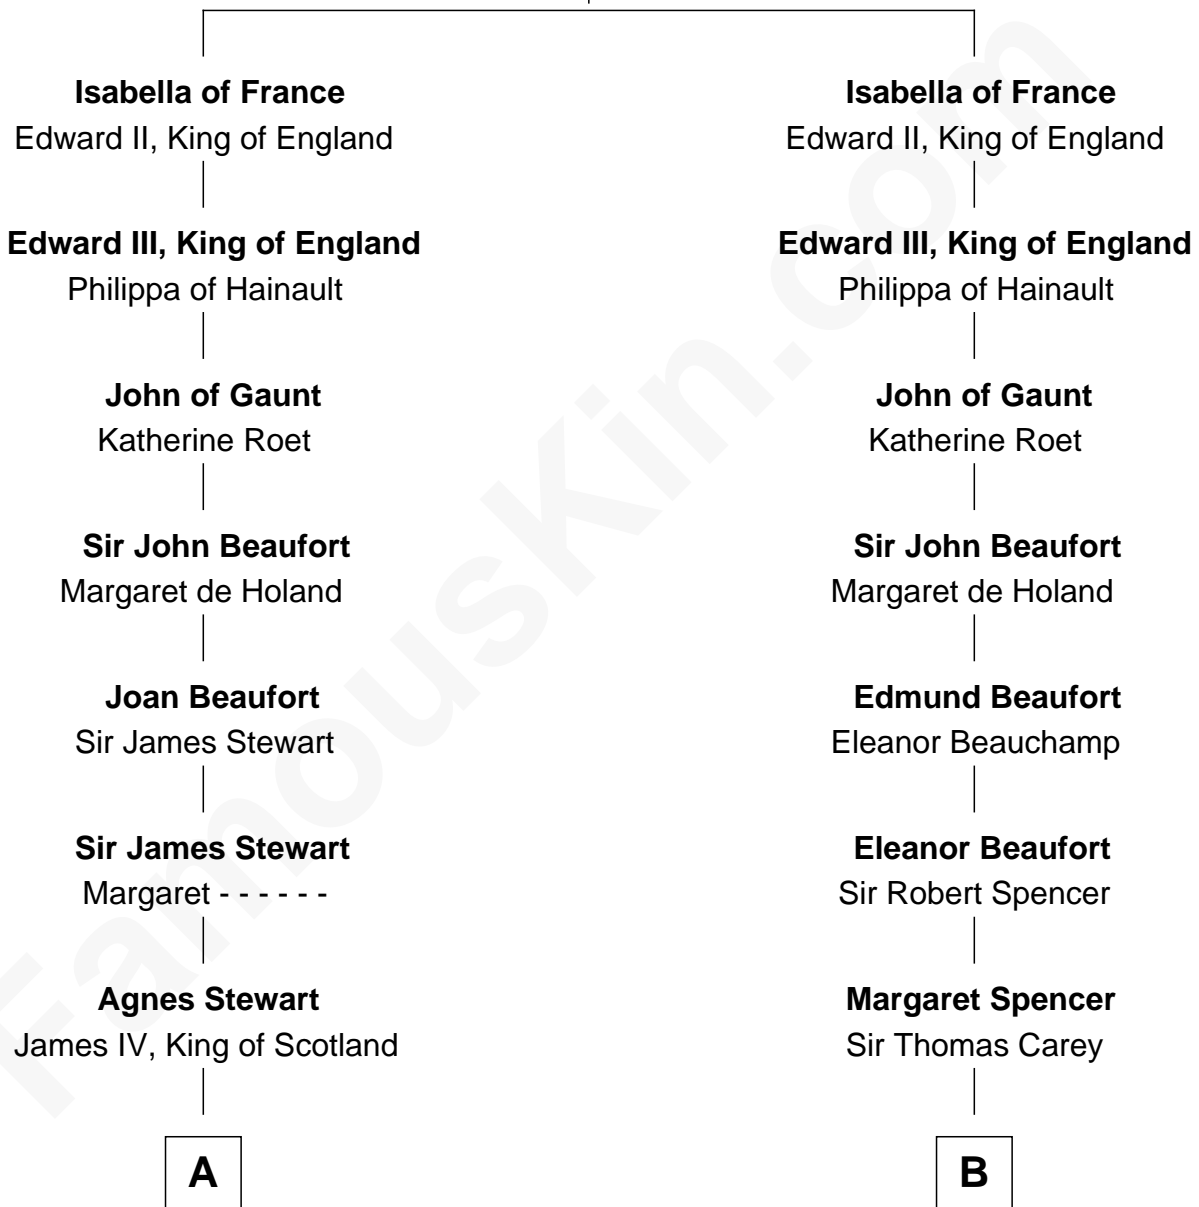

FamousKin.com Relationship Chart of

Guy Ritchie

British Filmmaker

16th cousin 5 times removed of

William C. C. Claiborne

1st Governor of Louisiana

King Philip IV of France

Joan of Navarre

Amber Mary Parkinson

Guy Ritchie

British Filmmaker