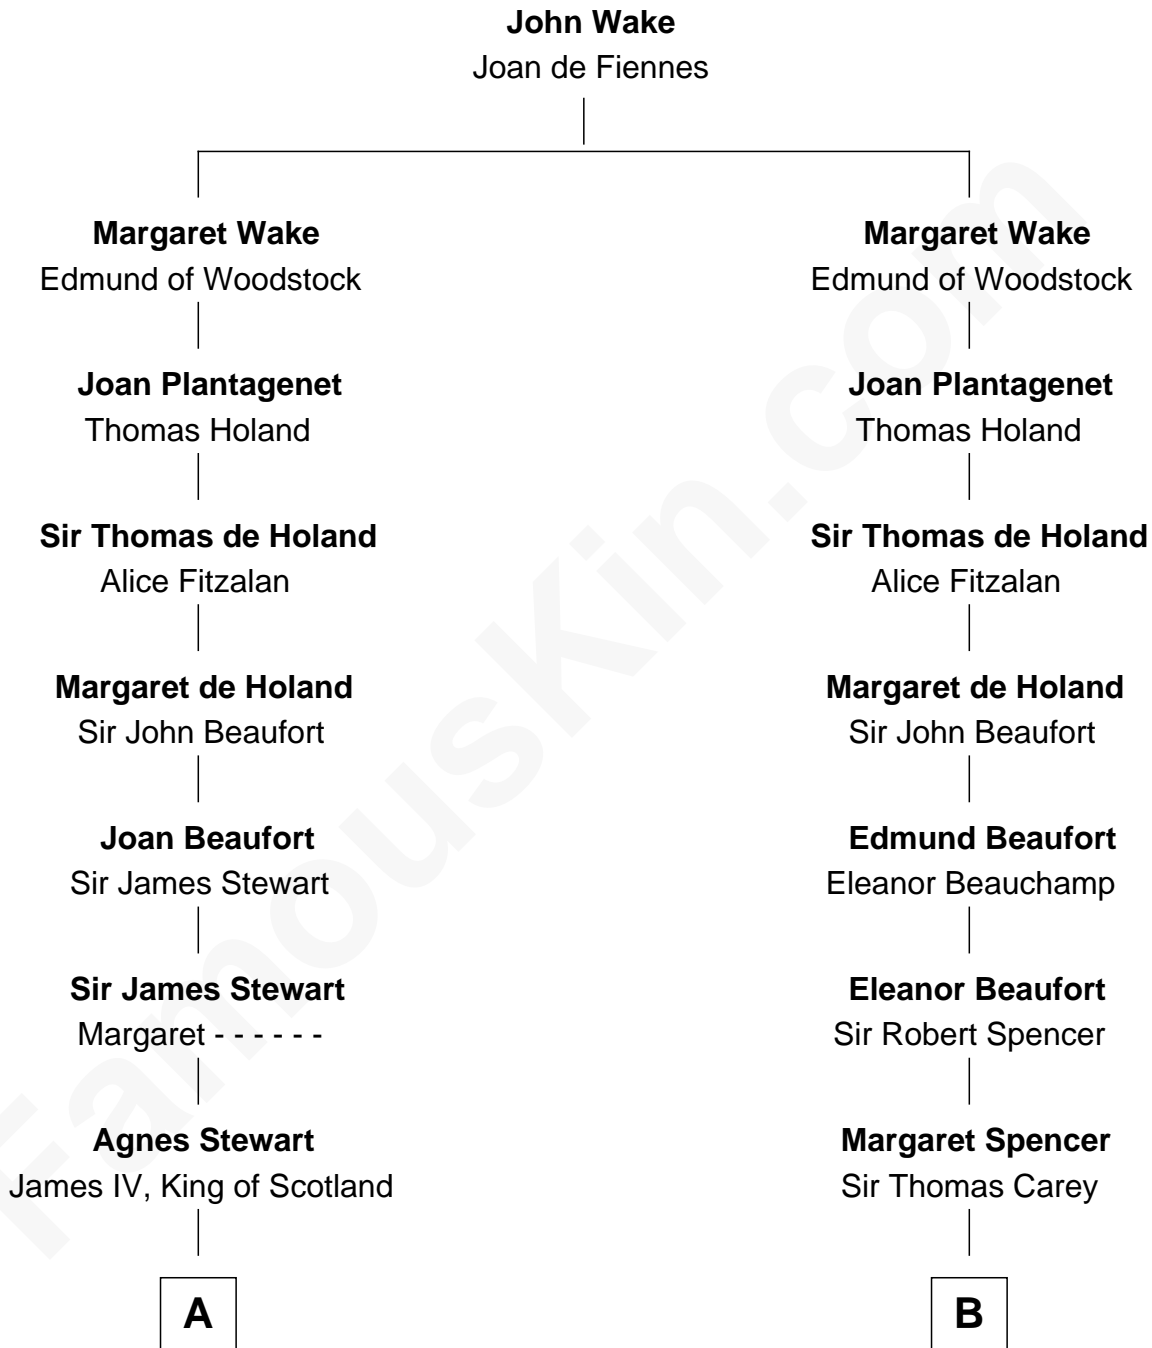

# FamousKin.com Relationship Chart of

**Guy Ritchie**

*British Filmmaker*

16th cousin 5 times removed of

**William C. C. Claiborne**

*1st Governor of Louisiana*

**C**

Frederica Crofton

Hubert McLaughlin

Vivian Guy Ouseley McLaughlin

Edith Jane Martineau

Doris Margaretta McLaughlin

Stuart John Ritchie

John Vivian Ritchie

Amber Mary Parkinson

**Guy Ritchie**

*British Filmmaker*