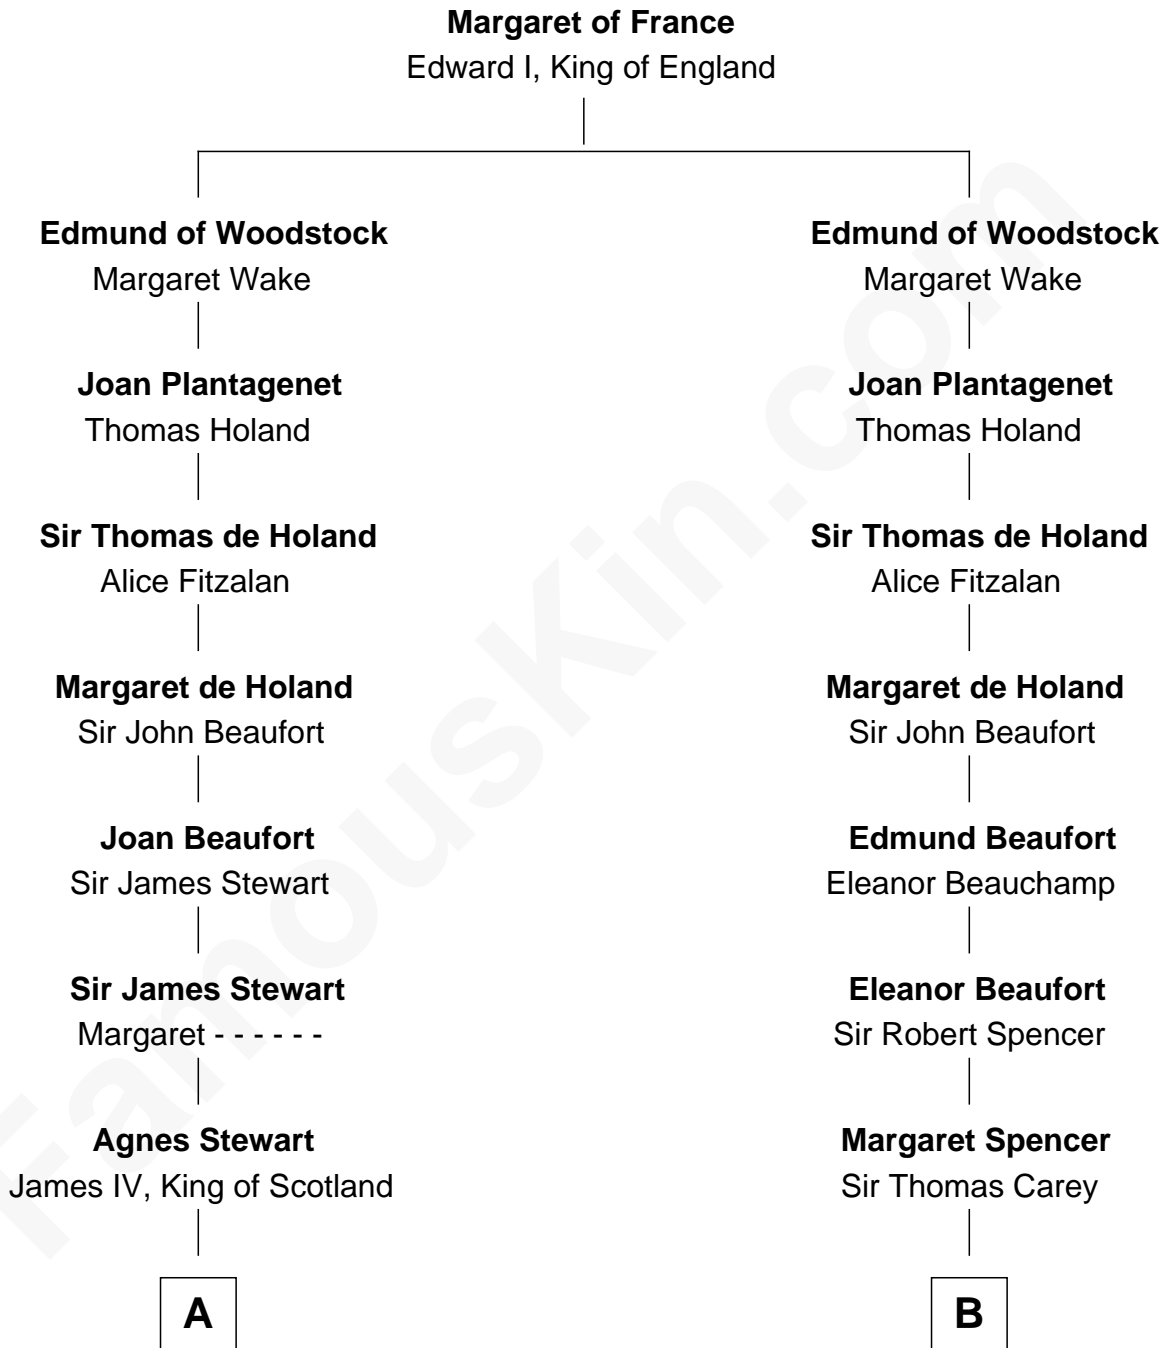

FamousKin.com Relationship Chart of

Guy Ritchie

British Filmmaker

16th cousin 5 times removed of

William C. C. Claiborne

1st Governor of Louisiana

C

Frederica Crofton

Hubert McLaughlin

Vivian Guy Ouseley McLaughlin

Edith Jane Martineau

Doris Margaretta McLaughlin

Stuart John Ritchie

John Vivian Ritchie

Amber Mary Parkinson

Guy Ritchie