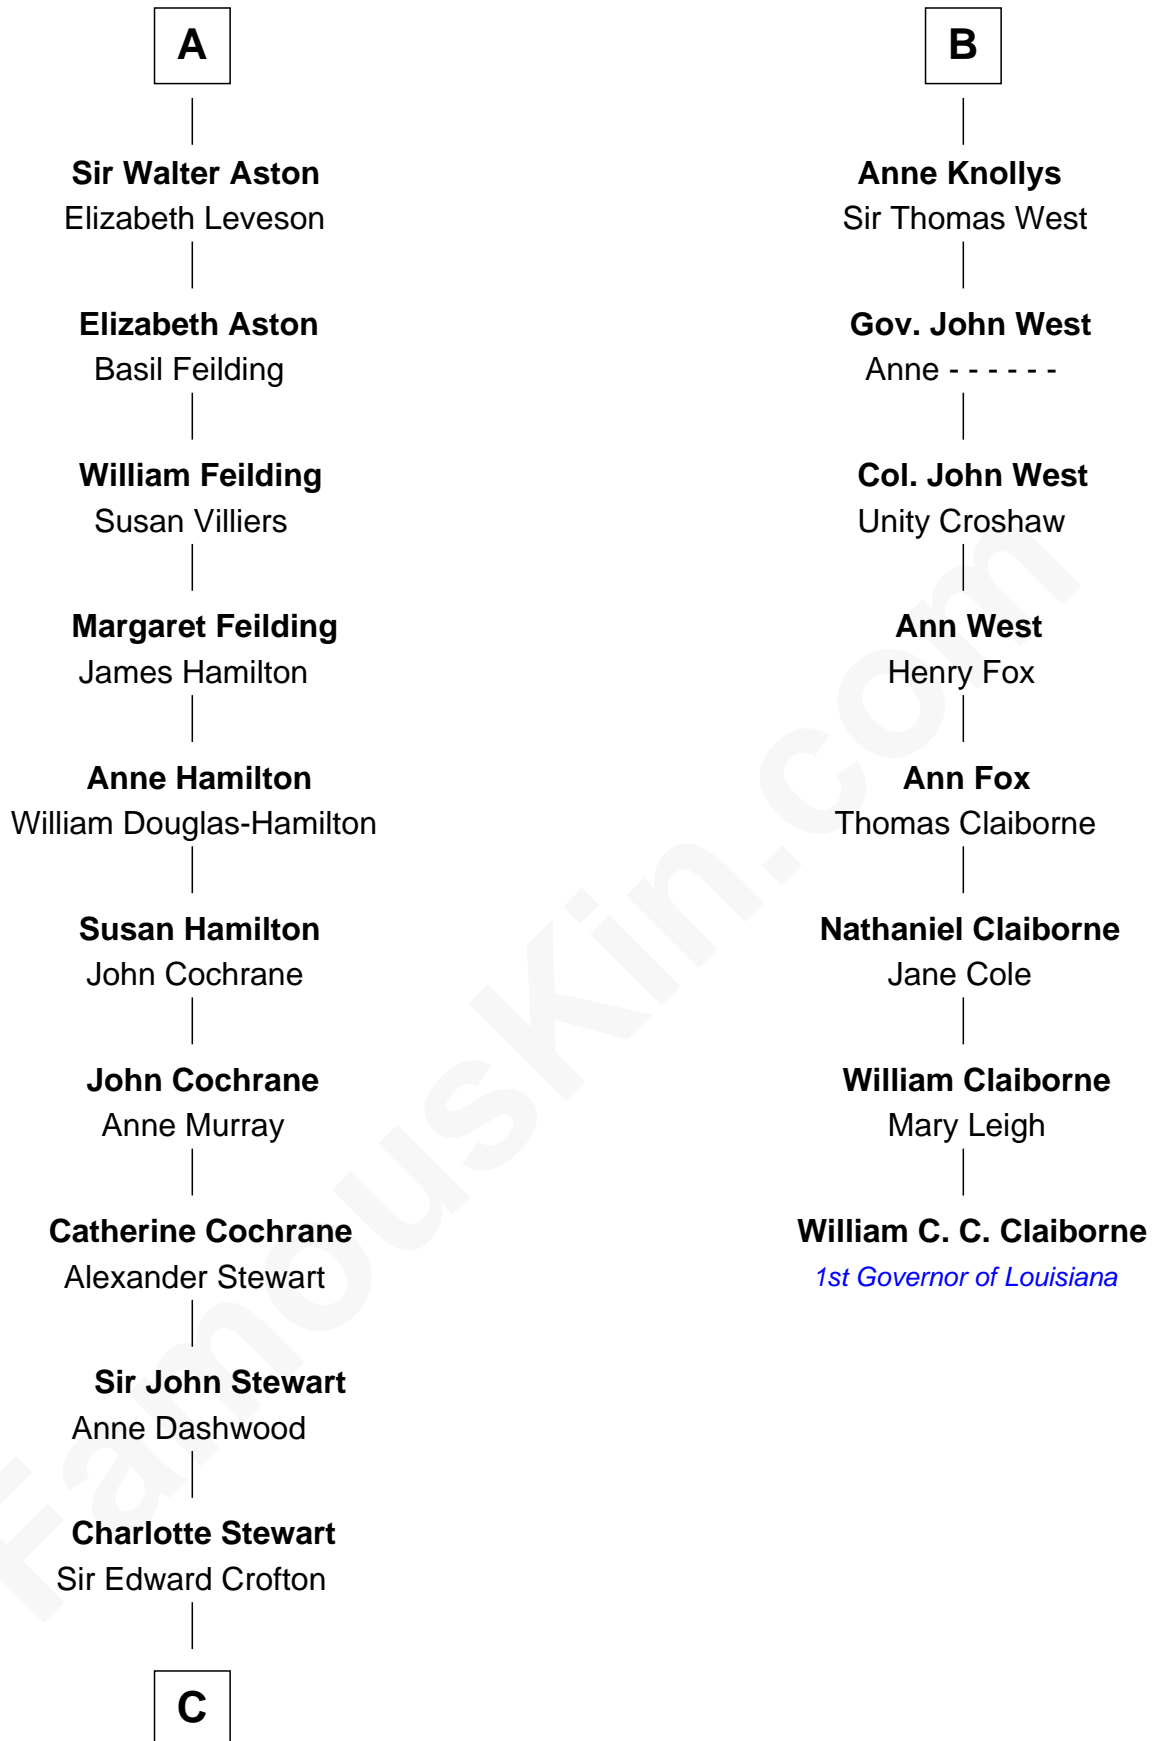

# FamousKin.com Relationship Chart of

**Guy Ritchie**

*British Filmmaker*

14th cousin 7 times removed of

**William C. C. Claiborne**

*1st Governor of Louisiana*

**John de Welles**

Maud de Roos

**Margery de Welles**

Stephen le Scrope

**Maude le Scrope**

Sir Baldwin Freville

**Joyce Freville**

Sir Roger Aston

**Sir Robert Aston**

Isabel Brereton

James Butler

**James Butler**

Joan Beauchamp

**Sir Thomas Butler**

Anne Hankeford

**Margaret Butler**

Sir William Boleyn

**Thomas Boleyn**

Elizabeth Howard

**Mary Boleyn**

Sir William Carey

**Catherine Carey**

Sir Francis Knollys

**B**

**C**

Frederica Crofton