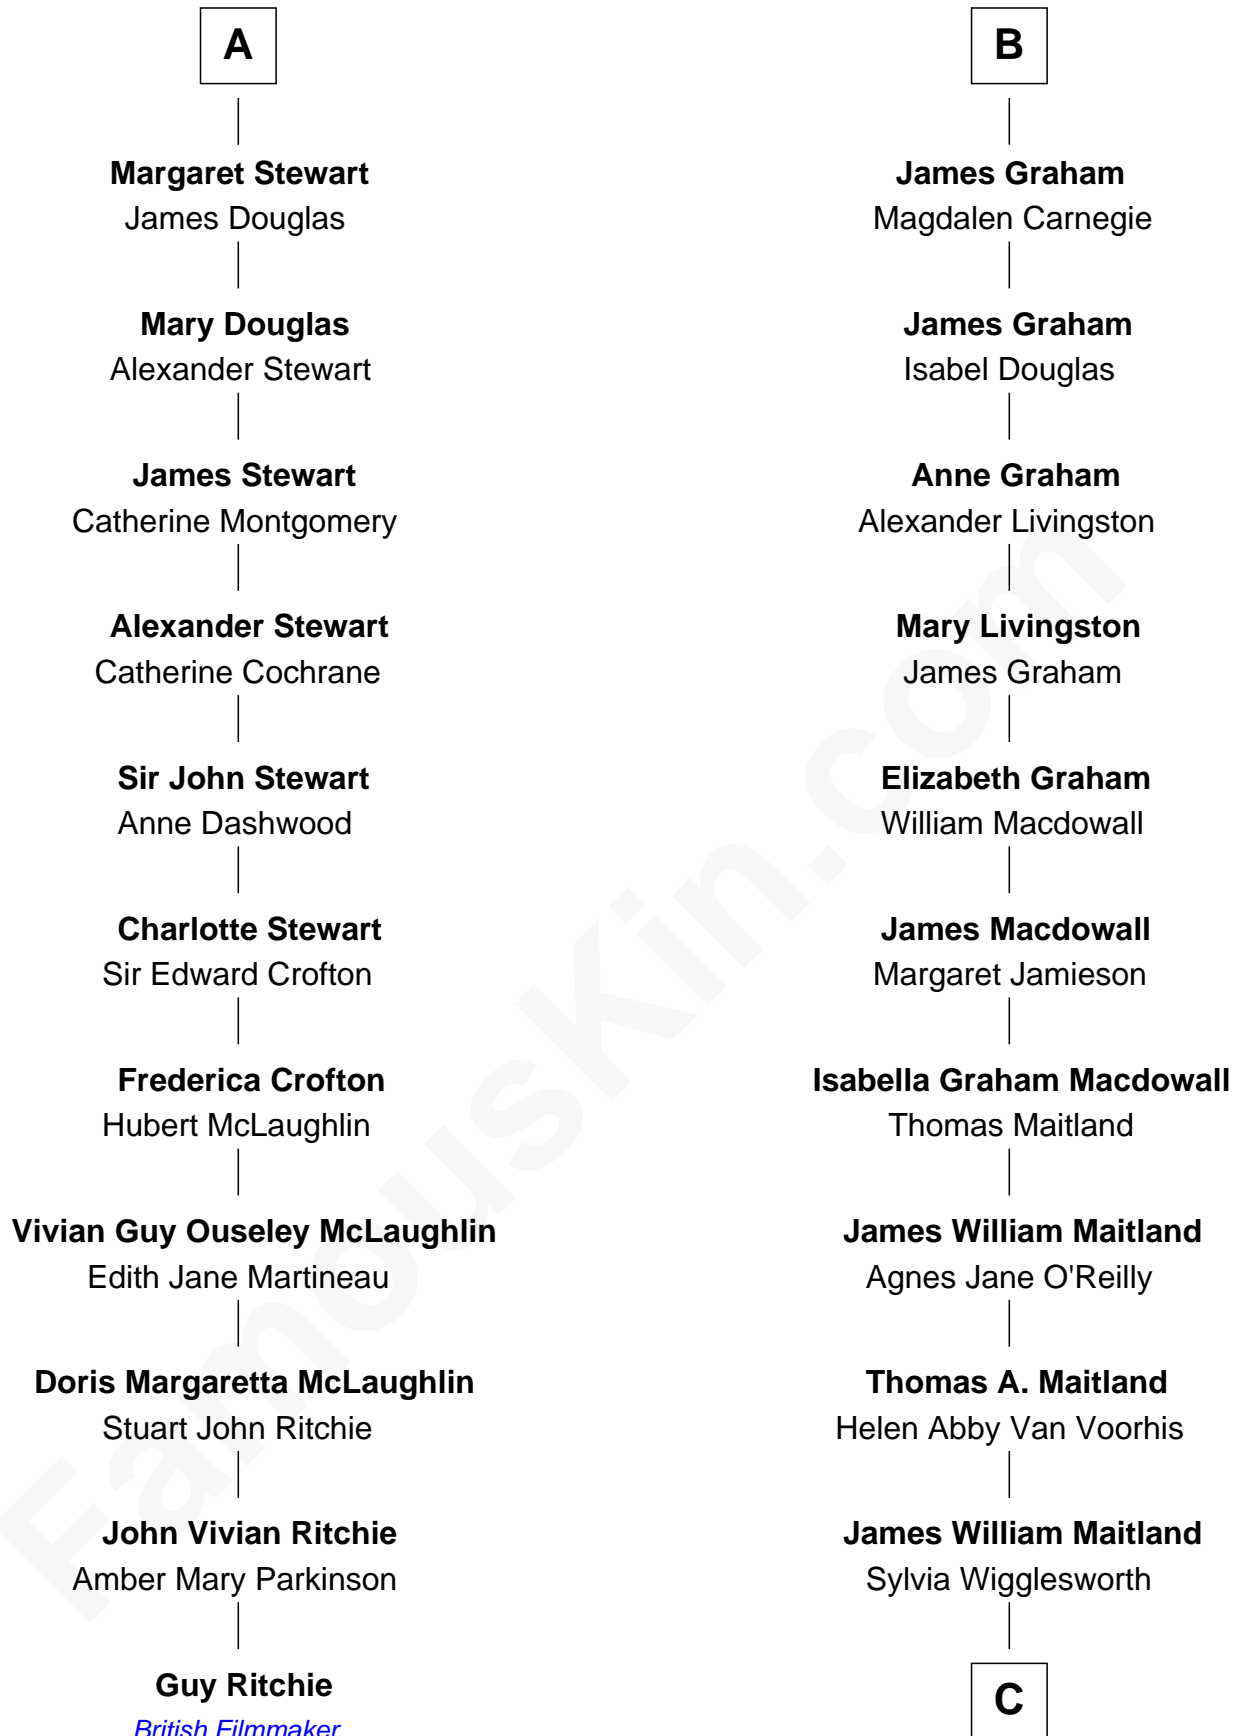

FamousKin.com Relationship Chart of

Guy Ritchie

British Filmmaker

17th cousin 1 time removed of

Howard Dean

79th Governor of Vermont

George Douglas

Mary Stewart

C

Andrea Belden Maitland

Howard Brush Dean

Howard Dean

79th Governor of Vermont

FamousKin.com