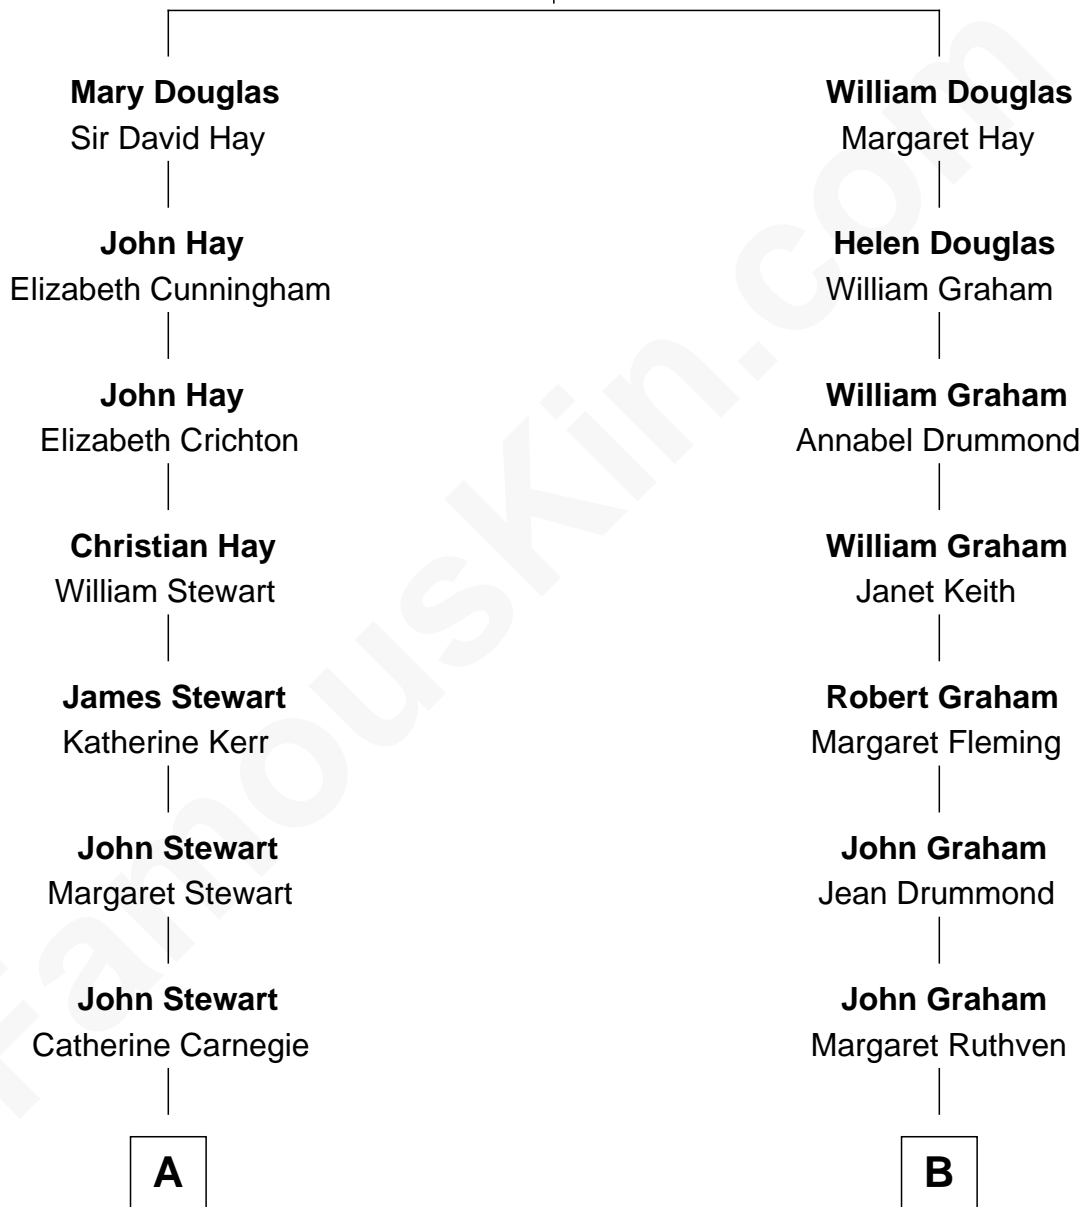

FamousKin.com Relationship Chart of

Guy Ritchie

British Filmmaker

17th cousin 1 time removed of

Howard Dean

79th Governor of Vermont

George Douglas

Mary Stewart

C

Andrea Belden Maitland

Howard Brush Dean

Howard Dean

79th Governor of Vermont

FamousKin.com