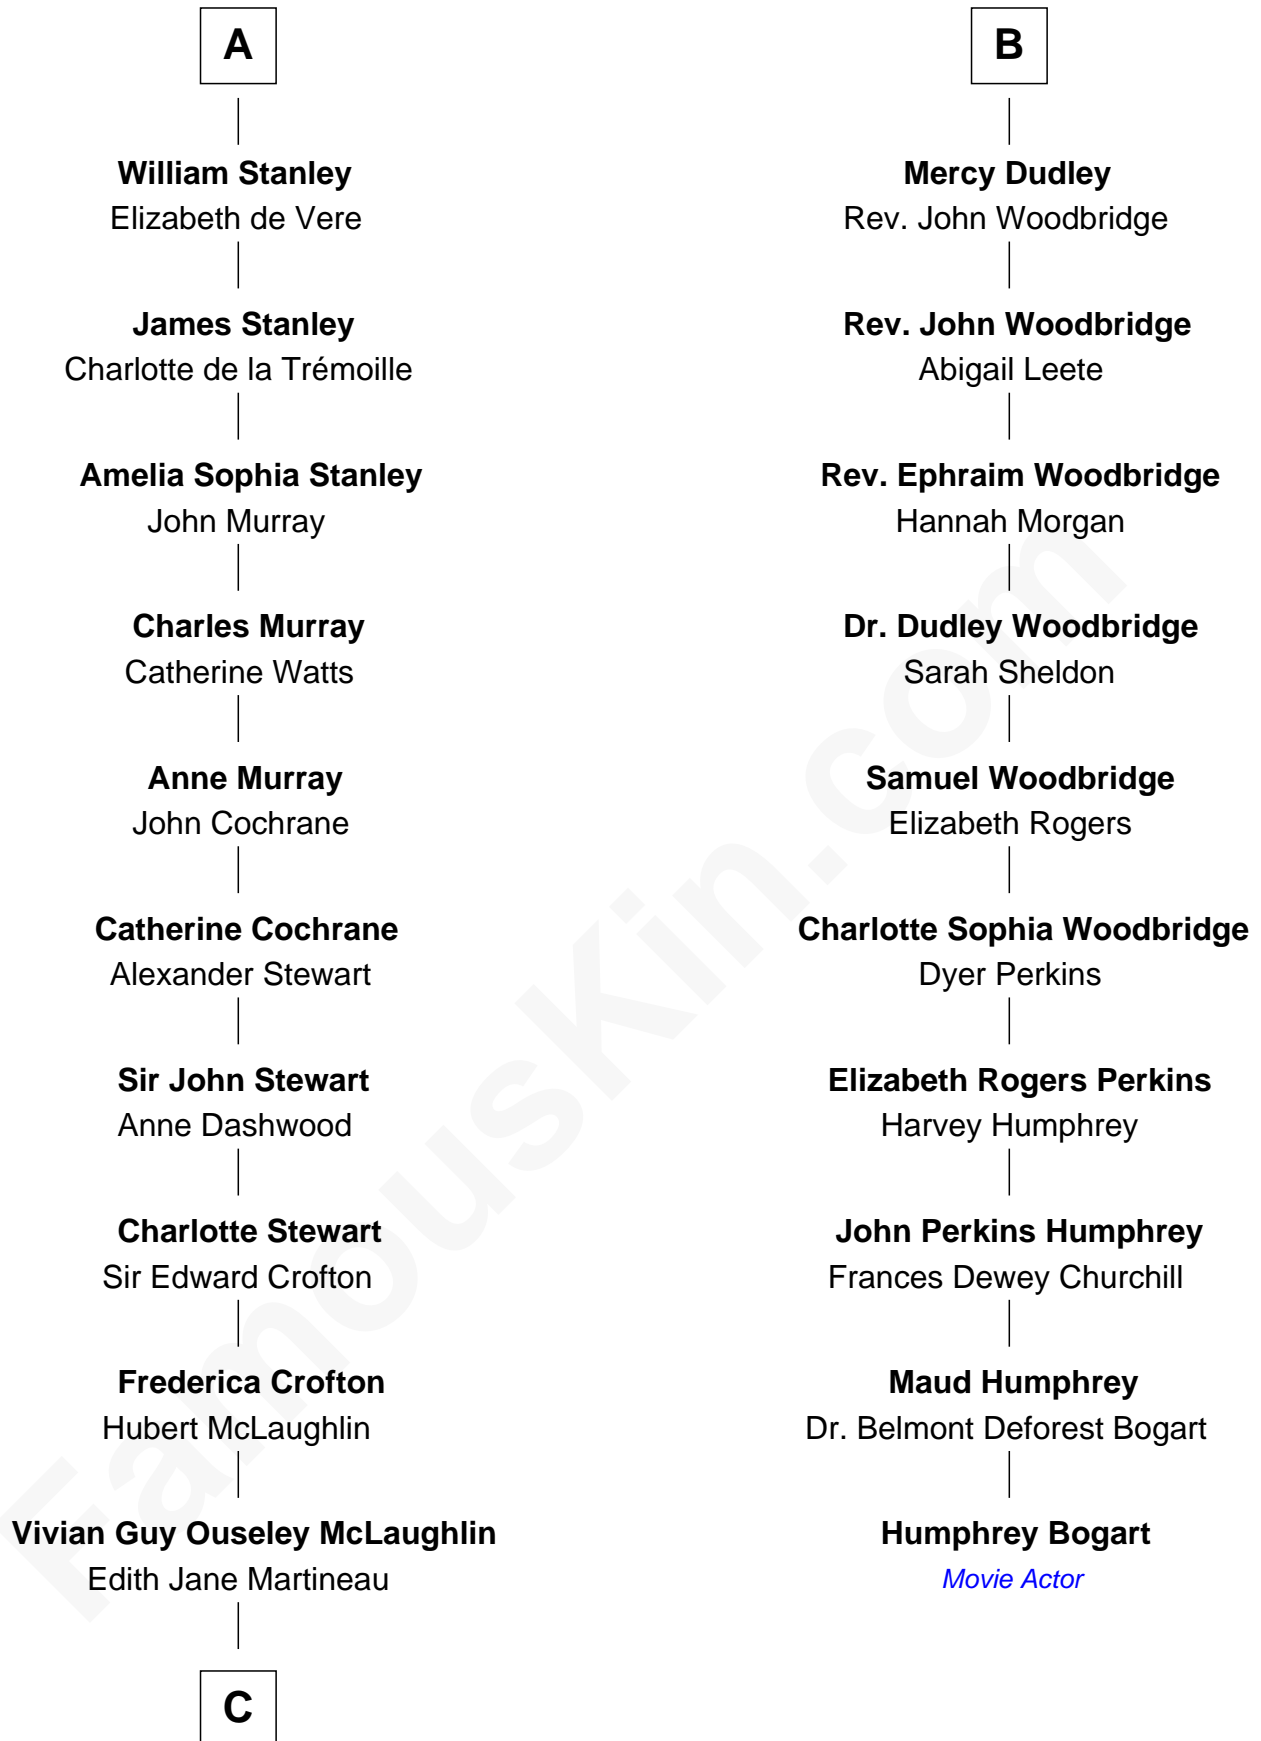

FamousKin.com Relationship Chart of

Guy Ritchie

British Filmmaker

16th cousin 3 times removed of

Humphrey Bogart

Movie Actor

C

—
Doris Margaretta McLaughlin

Stuart John Ritchie

—
John Vivian Ritchie

Amber Mary Parkinson

—
Guy Ritchie

British Filmmaker

FamousKin.com