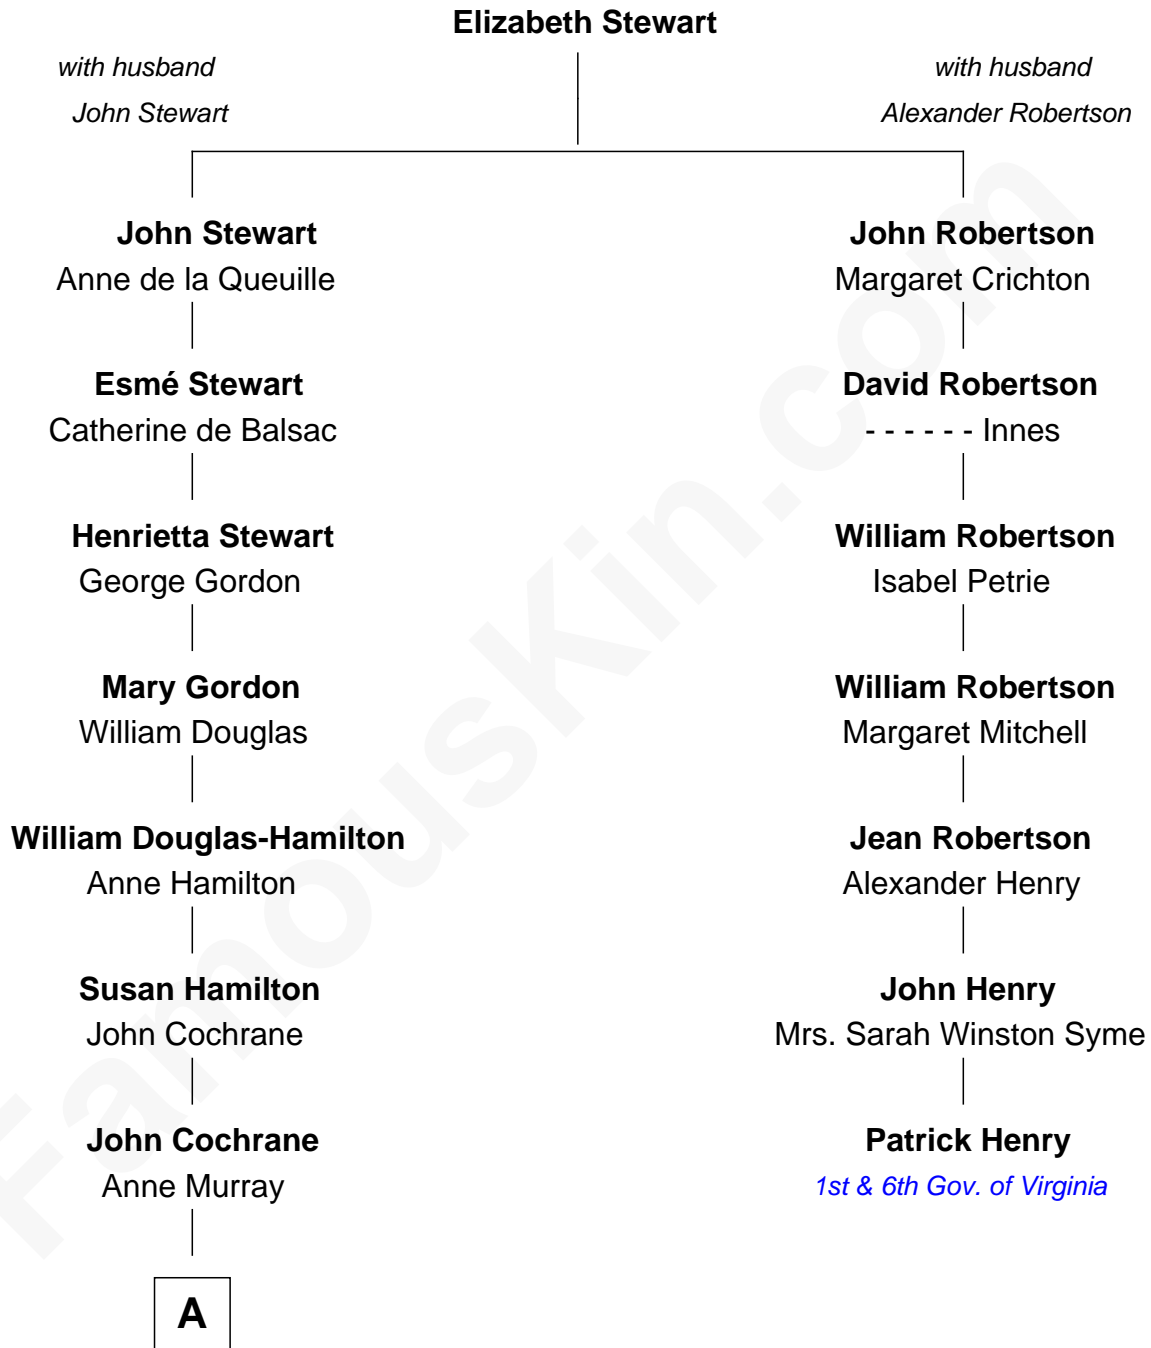

FamousKin.com Relationship Chart of

Guy Ritchie

British Filmmaker

6th cousin 8 times removed of

Patrick Henry

1st and 6th Governor of Virginia

A

—
Catherine Cochrane

Alexander Stewart

—
Sir John Stewart

Anne Dashwood

—
Charlotte Stewart

Sir Edward Crofton

—
Frederica Crofton

Hubert McLaughlin

—
Vivian Guy Ouseley McLaughlin