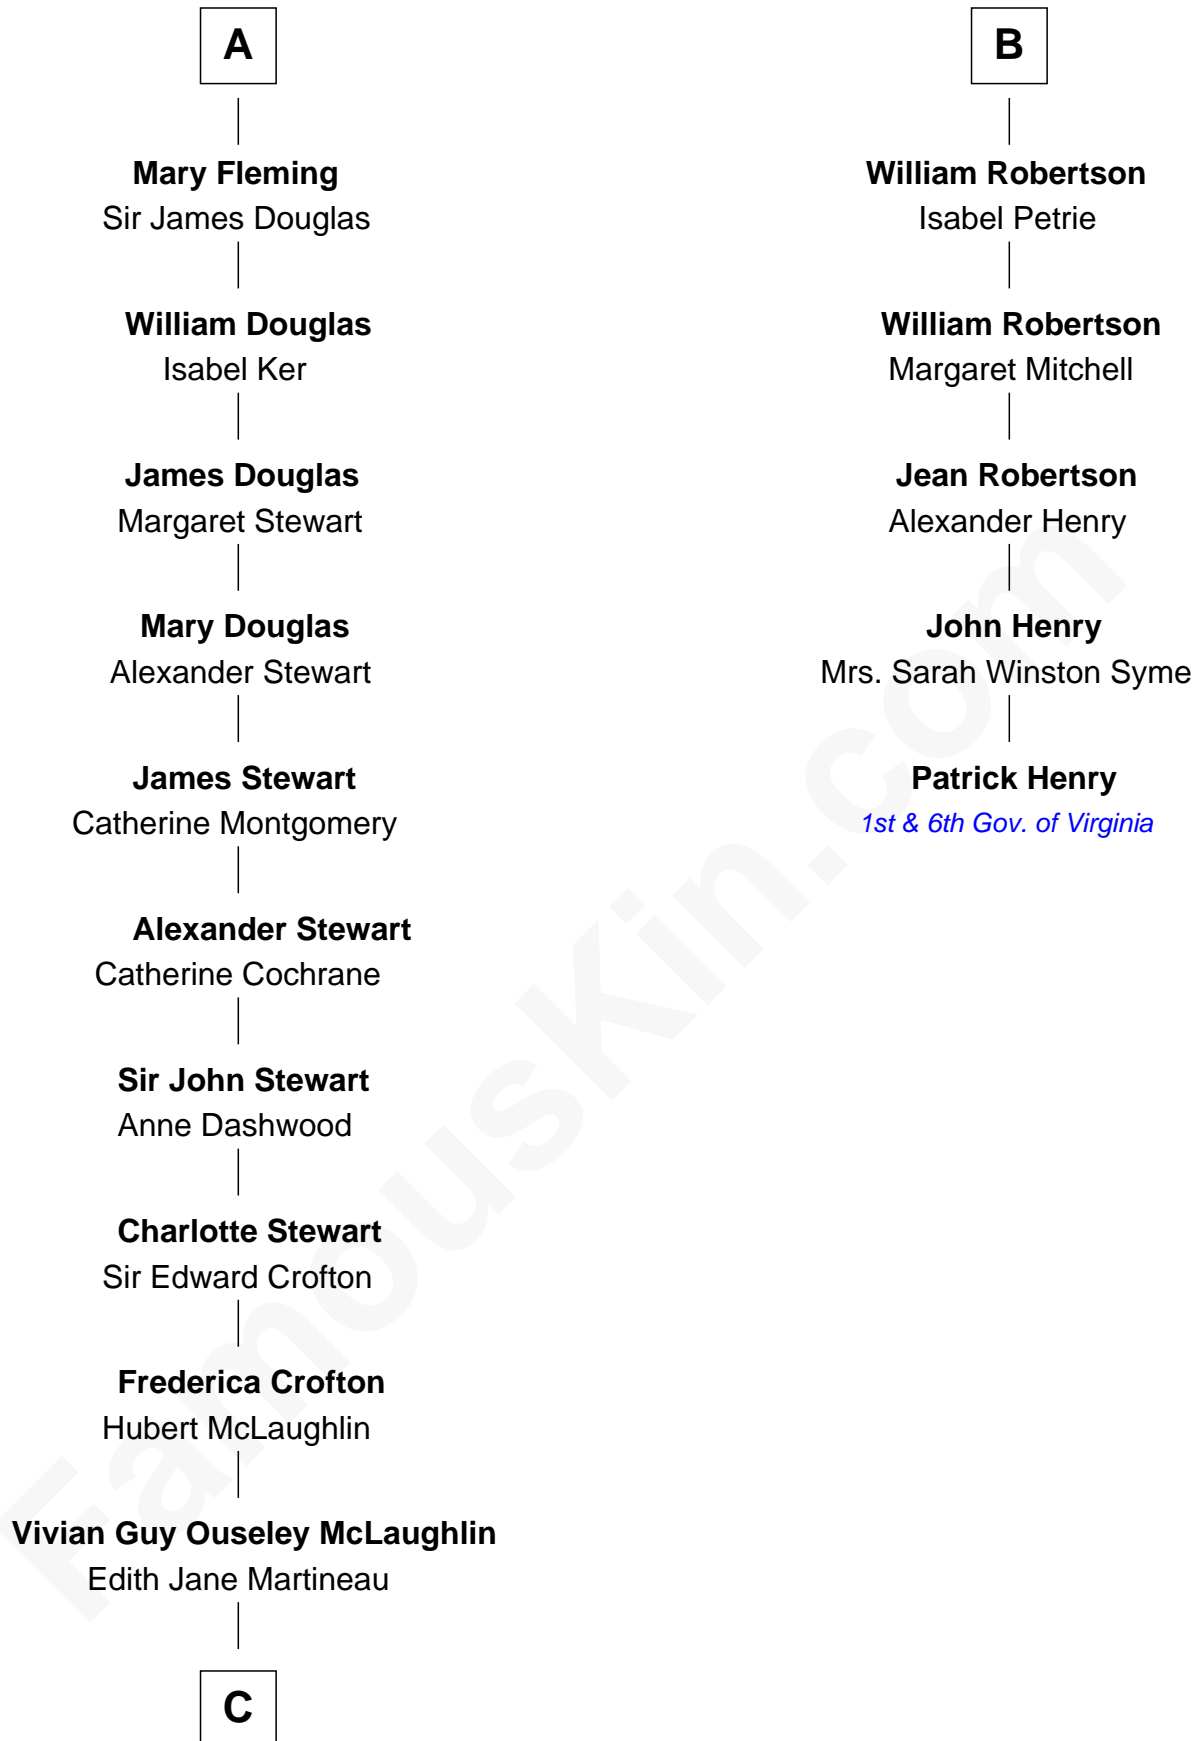

FamousKin.com Relationship Chart of

Guy Ritchie

British Filmmaker

11th cousin 8 times removed of

Patrick Henry

1st and 6th Governor of Virginia

C

—
Doris Margaretta McLaughlin

Stuart John Ritchie

—
John Vivian Ritchie

Amber Mary Parkinson

—
Guy Ritchie

British Filmmaker

FamousKin.com