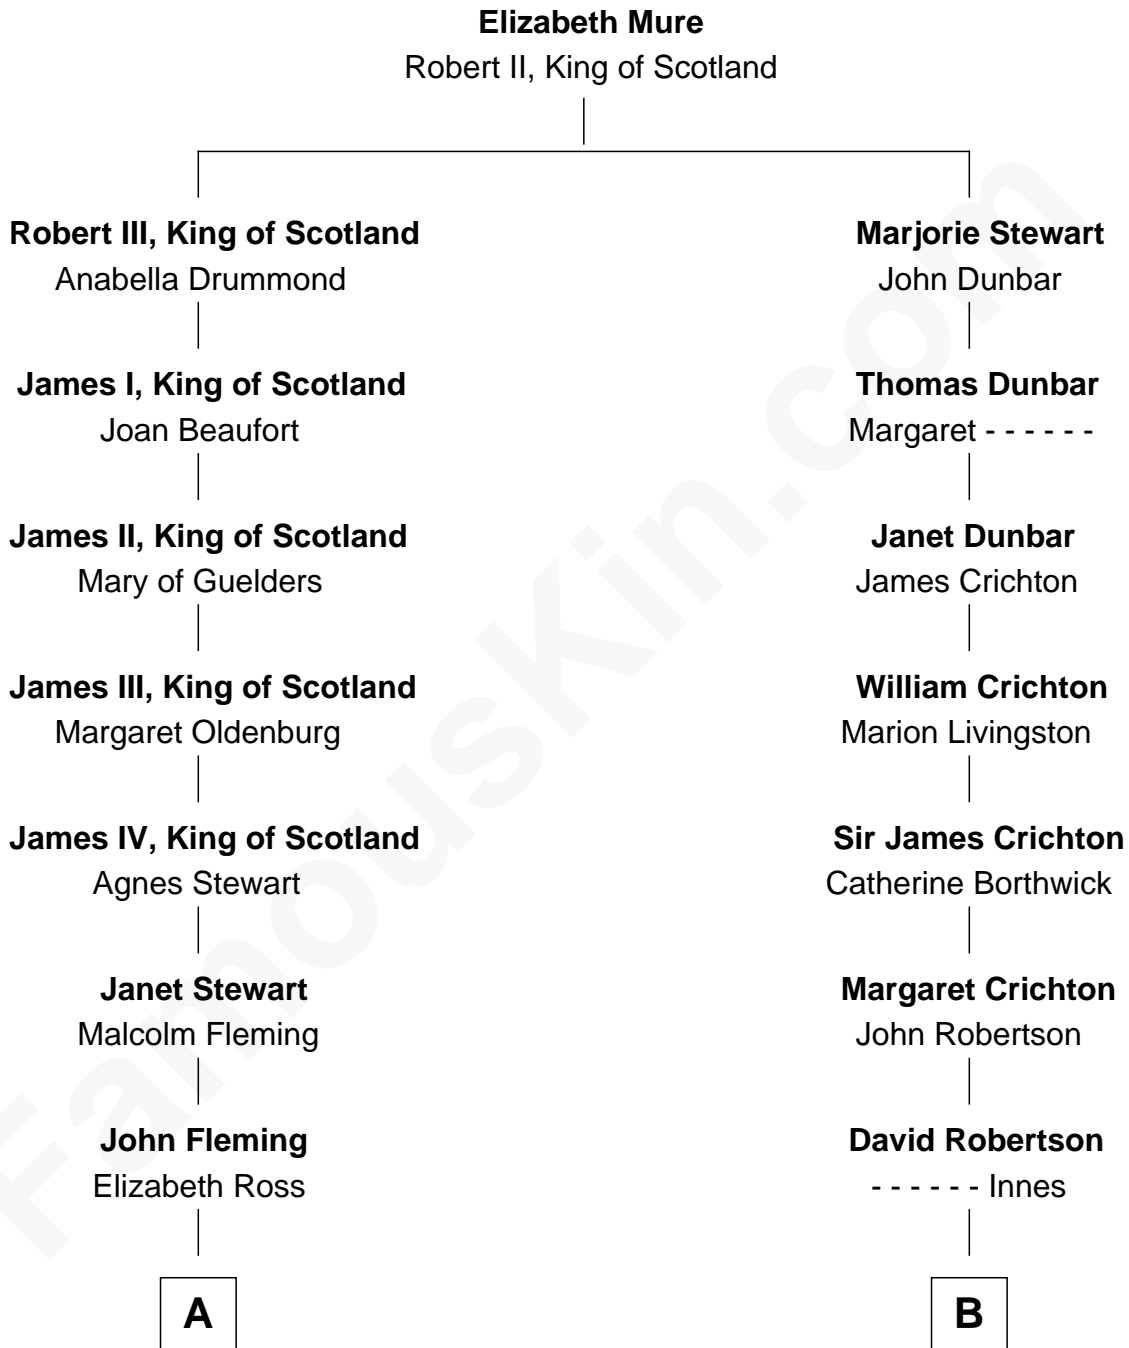

FamousKin.com Relationship Chart of

Guy Ritchie

British Filmmaker

11th cousin 8 times removed of

Patrick Henry

1st and 6th Governor of Virginia

C

—
Doris Margaretta McLaughlin

Stuart John Ritchie

—
John Vivian Ritchie

Amber Mary Parkinson

—
Guy Ritchie

British Filmmaker

FamousKin.com